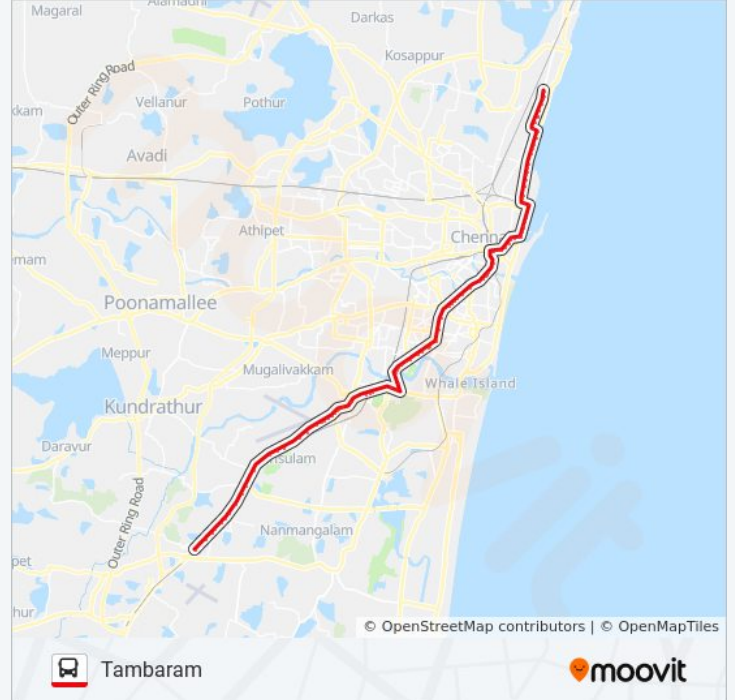

Royapuram

Royampuram Railway Station

Clive Battery

Collector Office

Chennai Beach

Kall Mandapam

Chennai Beach Station

Ranga Vilas

Parrys Corner

Parrys Corner

High Court

Parrys Corner

Broadway

High Court

Fort Station

Government Hospital

Nurses Quarters

Madras Medical College (Rajiv Gandhi General Hospital)

Central R.S. (M.G.R.Central)

Central Park Town

Pallavan Salai/Periyar Bridge

Simson Periyar Bridge

P.Or & Sons

New Secretariat

The Hindhu

Shanthi Theatre

Anna Salai

LIC Office

T.V.S

Anand Theatre

Greems Road

Church Park School