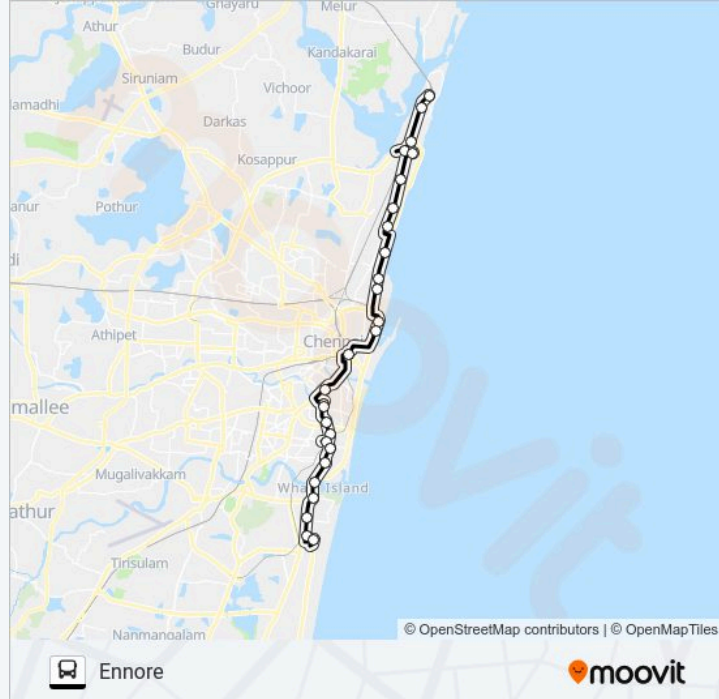

Direction: Ennore

Stops: 27

Trip Duration: 52 min

Line Summary:

Thiruvotriyur Metro Station

Lift Gate

Murgan Kovil

Ernavoor

Ashok Leyland

Ennore

Direction: Thiruvanmiyur

30 stops

[VIEW LINE SCHEDULE](#)

Ennore

Ashok Leyland

Ernavoor Busstand

Stops: 30

Trip Duration: 62 min

Line Summary:

L.I.C.Metro Station

Westly School

Hotel Ajantha

Thiruvalluvar Statue

LUZ Corner