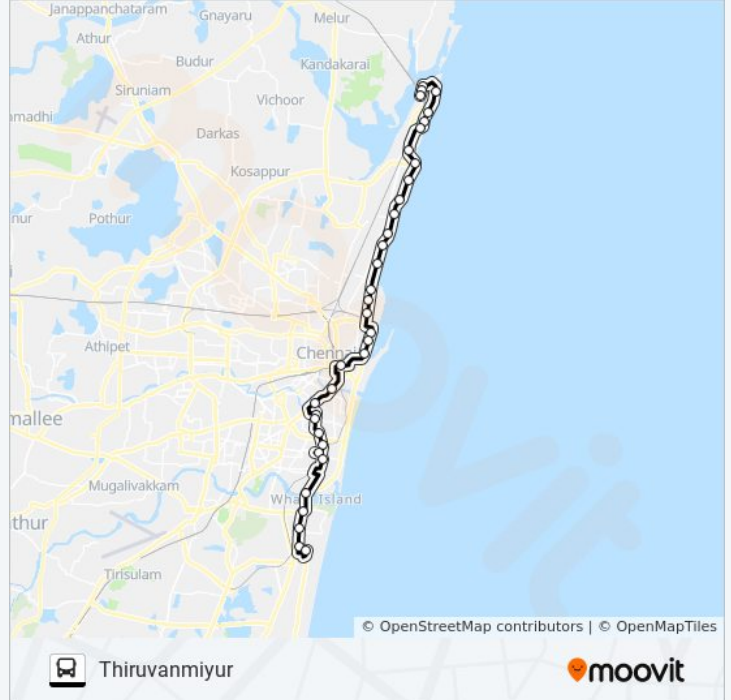

Ennore

[View In Website Mode](#)

The 1D bus line (Ennore) has 2 routes. For regular weekdays, their operation hours are:

(1) Ennore: 6:50 AM - 7:00 PM (2) Thiruvanmiyur: 5:10 AM - 4:55 PM

Use the Moovit App to find the closest 1D bus station near you and find out when is the next 1D bus arriving.

Direction: Ennore

33 stops

[VIEW LINE SCHEDULE](#)

Ennore
Kamrajnagar
Kathivakkam High Road
Kothari
Ashok Lyland Beach Road
Ici
Bharathiyar Nagar
Mrf
Masthan Koil
Theradi
Ellaiamman Koil Beach Road
Tollgate
Swallows
Kasimedu Police Station
Royapuram Market
Clive Battery
Chennai Beach
Parrys Corner
Central R.S. (M.G.R.Central)
Simson Periyar Bridge
Wellington Plaza
Express Avenue

1D bus Info

Direction: Ennore

Stops: 33

Trip Duration: 68 min

Line Summary:

Wesley Hs

Ajantha

Valluvar Silai

Ashok Leyland Beach Road

Periyakuppam

Kothari

Kathivakkam High Road

Kamrajnagar

Ennore

1D bus time schedules and route maps are available in an offline PDF at moovitapp.com. Use the [Moovit App](#) to see live bus times, train schedule or subway schedule, and step-by-step directions for all public transit in Chennai.