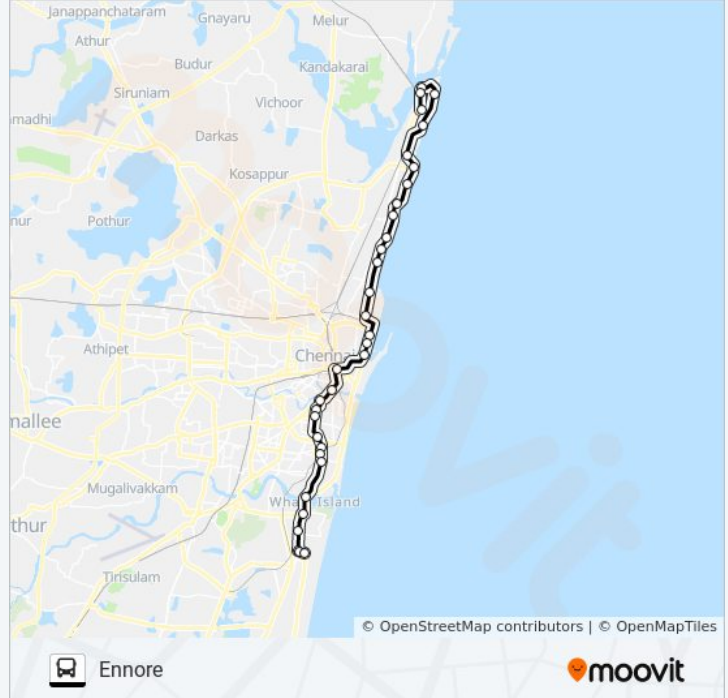

Direction: Ennore

33 stops

[VIEW LINE SCHEDULE](#)

Ennore
Kamrajnagar
Kathivakkam High Road
Kothari
Ashok Lyland Beach Road
Ici
Bharathiyar Nagar
Mrf
Masthan Koil
Theradi
Ellaiamman Koil Beach Road
Tollgate
Swallows
Kasimedu Police Station
Royapuram Market
Clive Battery
Chennai Beach
Parrys Corner
Central R.S. (M.G.R.Central)
Simson Periyar Bridge
Wellington Plaza
Express Avenue

Direction: Thiruvanmiyur

35 stops

[VIEW LINE SCHEDULE](#)

Thiruvanmiyur

Jayanthi Theatre

Adyar Depot

Adyar Signal

Andhra Mahila Sabha Hospital (Sathya Studio)