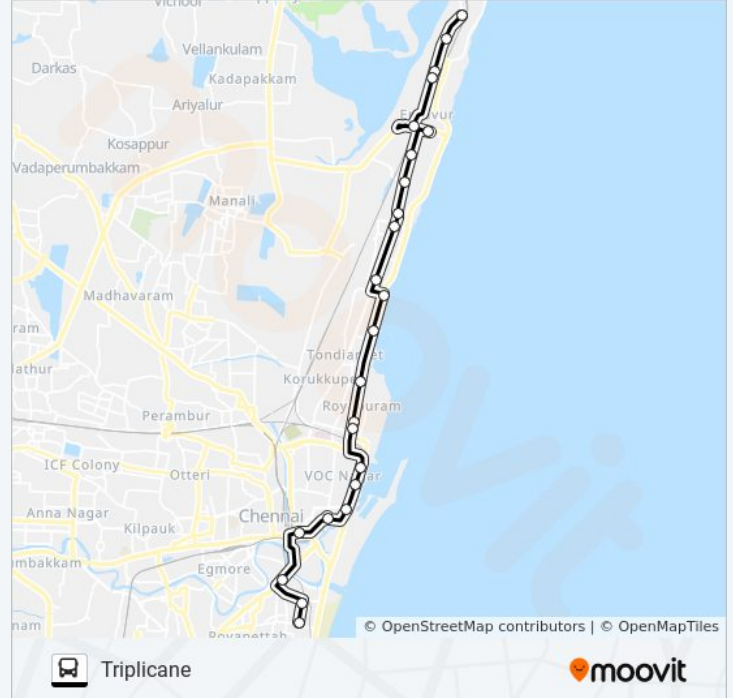

Lift Gate

Murugan Kovil

Post Office

Tdps

Ashok Leyland

Ennore

1J bus time schedules and route maps are available in an offline PDF at moovitapp.com. Use the [Moovit App](#) to see live bus times, train schedule or subway schedule, and step-by-step directions for all public transit in Chennai.

[About Moovit](#) • [MaaS Solutions](#) • [Supported Countries](#) • [Mooviter Community](#)

© 2023 Moovit - All Rights Reserved

Check Live Arrival Times