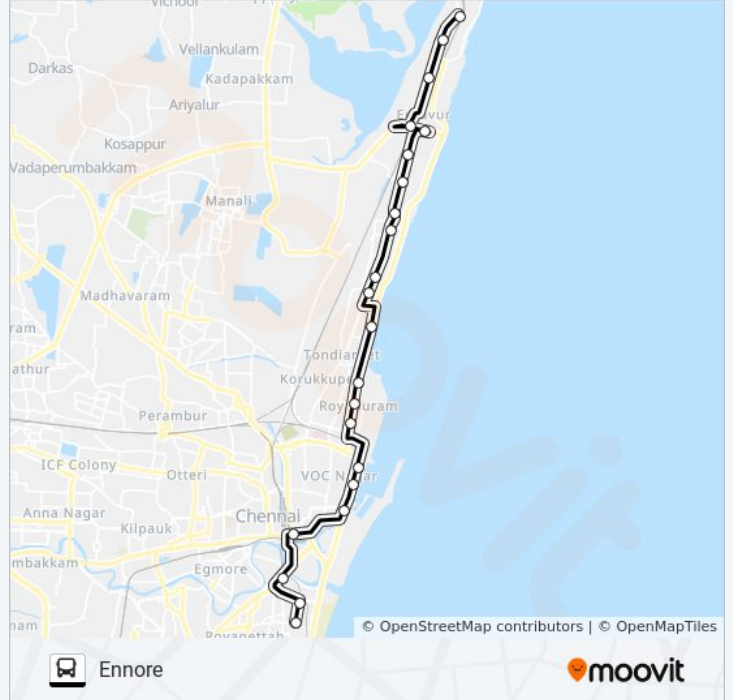

Direction: Ennore

22 stops

[VIEW LINE SCHEDULE](#)

- Ennore
- Ashok Leyland
- Post Office
- Murugan Kovil
- Lift Gate
- Wimco Nagar
- Thiruvortriyur Bus Station
- Thiruvottiyur Market
- Raja Kadai
- Thangal
- Tollgate
- N4 Police Station
- Kasimedu Police Station
- Kalmandapam
- Royapuram
- Clive Battery
- Chennai Beach
- High Court
- Central R.S. (M.G.R.Central)
- Simson Periyar Bridge
- Chepauk
- Triplicane

1J bus Info

Direction: Ennore

Stops: 22

Trip Duration: 41 min

Line Summary:

Direction: Triplicane

24 stops

[VIEW LINE SCHEDULE](#)