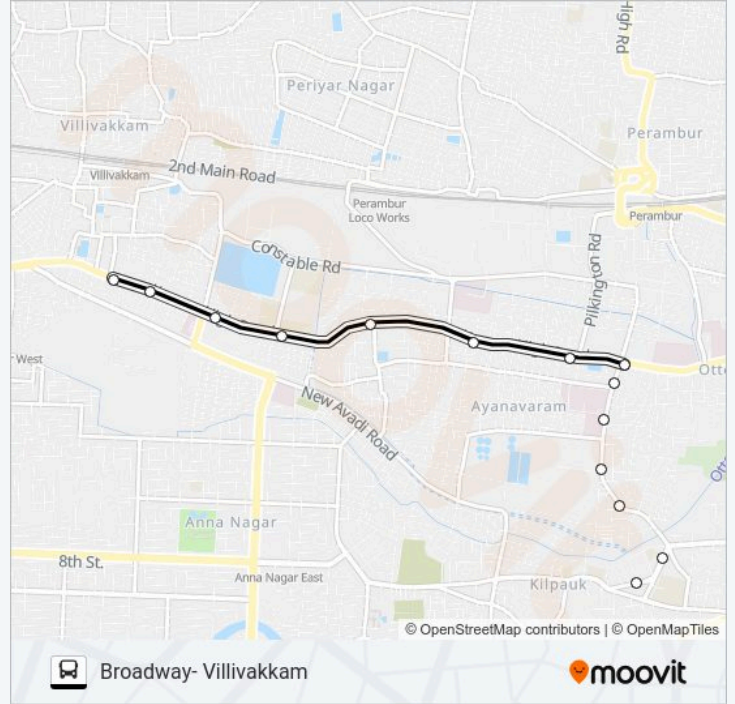

Kamabar Arangam

I.C.F.

Kallu Kadai

Kalpana Hotel

20 bus time schedules and route maps are available in an offline PDF at moovitapp.com. Use the Moovit App to see live bus times, train schedule or subway schedule, and step-by-step directions for all public transit in Chennai.

© 2024 Moovit - All Rights Reserved