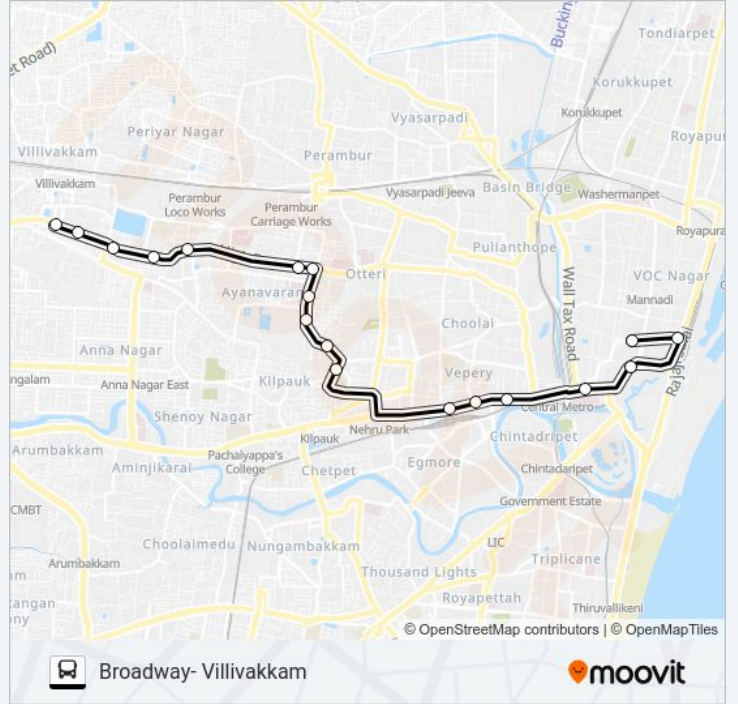

20 bus Info

Direction: Ayanavaram B.S..

Stops: 7

Trip Duration: 8 min

Line Summary:

Direction: Broadway

18 stops

[VIEW LINE SCHEDULE](#)

20 bus Time Schedule

Broadway Route Timetable:

Sunday	05:05 - 20:30
Monday	05:05 - 20:30
Tuesday	05:05 - 20:30
Wednesday	05:05 - 20:30
Thursday	05:05 - 20:30
Friday	05:05 - 20:30
Saturday	05:05 - 20:30

20 bus Info

Direction: Broadway

Stops: 18

Trip Duration: 27 min

Line Summary:

Direction: Villivakkam

22 stops

[VIEW LINE SCHEDULE](#)

- Broadway
- Parrys Corner
- Fort Station
- M.G.R.Central Station
- Everest
- Thinathanthi
- Ywca
- Dharmaprakash/Petrol Bunk
- Mctm School
- Balavinayagar Kovil
- Kelleys
- Medavakkam
- Mental Hospital
- Esi
- Ramalinga Puram
- Ayanavaram
- Sayani
- Railway Quarters