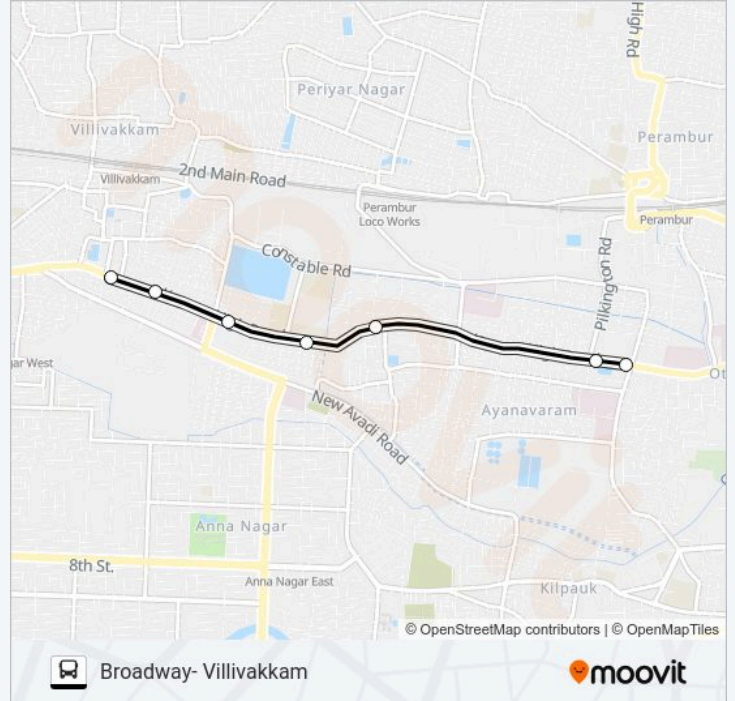

Broadway- Villivakkam

Get The App

The 20 bus line (Broadway- Villivakkam) has 3 routes. For regular weekdays, their operation hours are:
(1) Ayanavaram B.S.: 20:45 - 22:40(2) Broadway: 05:05 - 20:30(3) Villivakkam: 04:55 - 21:40
Use the Moovit App to find the closest 20 bus station near you and find out when is the next 20 bus arriving.

Sayani

Ayanavaram Depot

20 bus Time Schedule

Ayanavaram B.S.. Route Timetable:

Sunday	20:45 - 22:40
Monday	20:45 - 22:40
Tuesday	20:45 - 22:40
Wednesday	20:45 - 22:40
Thursday	20:45 - 22:40
Friday	20:45 - 22:40
Saturday	20:45 - 22:40

20 bus Info

Direction: Ayanavaram B.S..

Stops: 7

Trip Duration: 8 min

Line Summary:

Direction: Broadway

18 stops

[VIEW LINE SCHEDULE](#)

Direction: Broadway

Stops: 18

Trip Duration: 27 min

Line Summary:

Direction: Villivakkam

22 stops

[VIEW LINE SCHEDULE](#)

- Broadway
- Parrys Corner
- Fort Station
- M.G.R.Central Station
- Everest
- Thinathanthi
- Ywca
- Dharmaprakash/Petrol Bunk
- Mctm School
- Balavinayagar Kovil
- Kelleys
- Medavakkam
- Mental Hospital
- Esi
- Ramalinga Puram
- Ayanavaram
- Sayani
- Railway Quarters