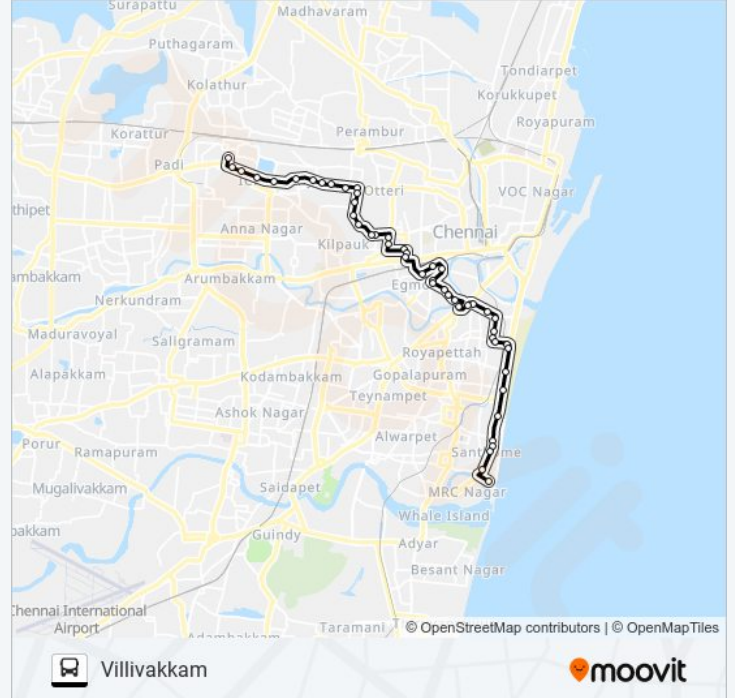

Triplicane

Kasthuribai Hospital

Chepauk

Kalaivanar Arangam

Bells Road

Shanthi Theatre

Mount Road, 826

Chitra Theatre Bus Stop

Pudupet Bus Stop

Pudupet Market Bus Stop

Egmore High Court

Commissioner Office

Albert Theatre

Egmore

Baby Hospital

Das Prakash Hotel

Dharmaprakash/Petrol Bunk

Mctm School

Motcham

Motcham

Abirami Mahal

Kelleys

Medavakkam

Mental Hospital

Esi

Ramalinga Puram

Ayanavaram Depot

Sayani

Noor Hotel

Ayanavaram

Joint Office

Railway Quarters

Kamabar Arangam