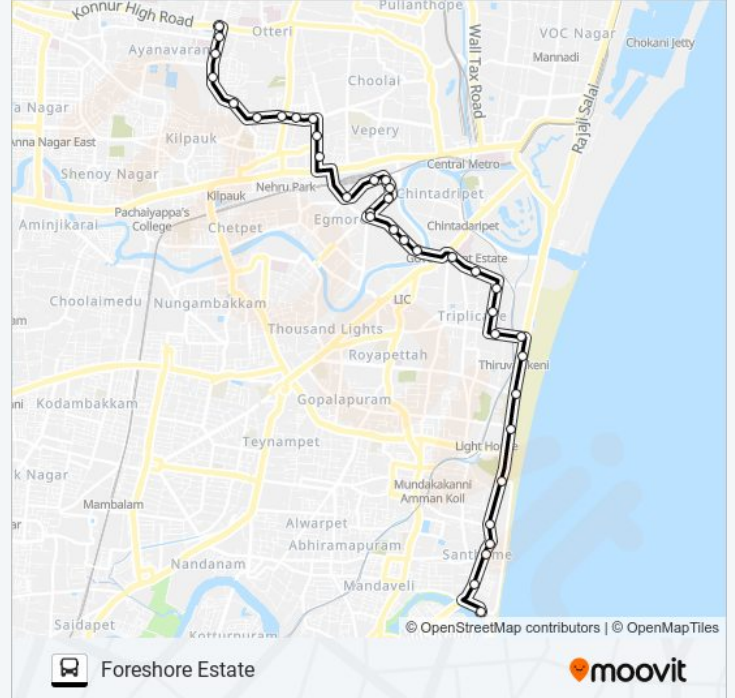

Queen Mary's College (Q.M.C.)

All India Radio (A.I.R)

Santhome Church

Santhome Employment Office

Santhome Post Office

Foreshore Estate

Foreshore Estate Bus Terminus

Direction: Villivakkam

48 stops

[VIEW LINE SCHEDULE](#)

Foreshore Estate Bus Terminus

Foreshore Estate

Santhome Post Office

Santhome Employment Office

Santhome Church

All India Radio (A.I.R)