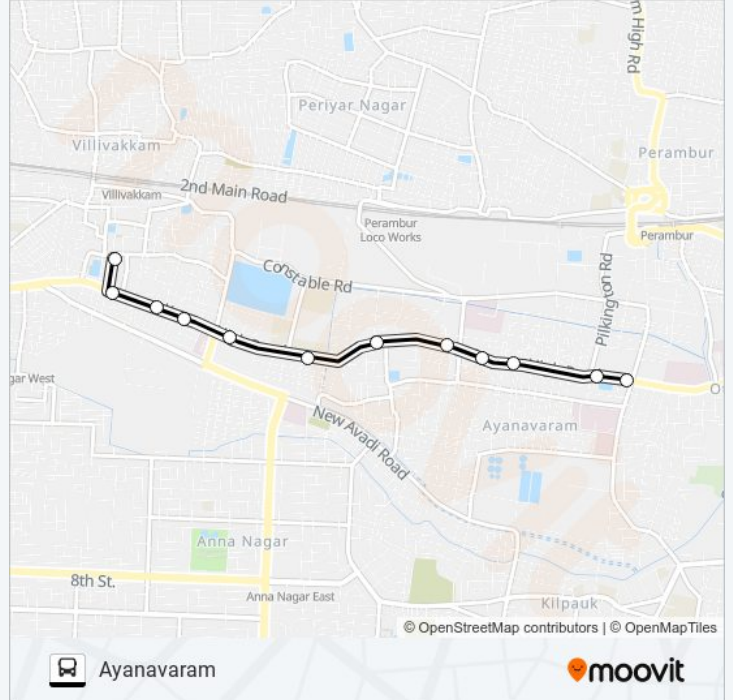

22 bus Time Schedule

Ayanavaram Route Timetable:

Sunday	12:45 - 22:15
Monday	12:45 - 22:15
Tuesday	12:45 - 22:15
Wednesday	12:45 - 22:15
Thursday	12:45 - 22:15
Friday	12:45 - 22:15
Saturday	12:45 - 22:15

22 bus Info

Direction: Ayanavaram

Stops: 12

Trip Duration: 10 min

Line Summary:

Direction: Foreshore Estate

36 stops

[VIEW LINE SCHEDULE](#)