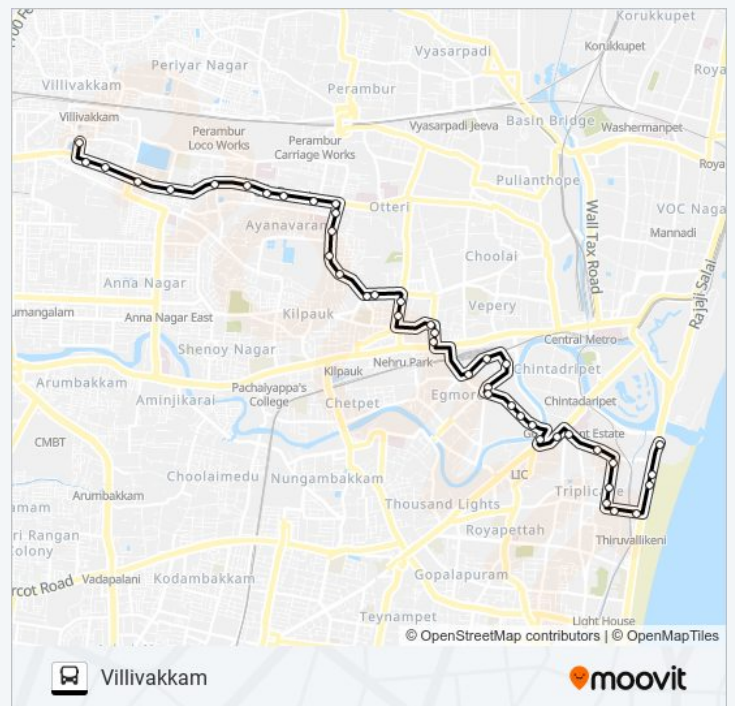

22 bus Info

Direction: Villivakkam

Stops: 48

Trip Duration: 47 min

Line Summary:

Triplicane

Kasthuribai Hospital

Chepauk

Sunday	05:00 - 14:30
Monday	05:00 - 14:30
Tuesday	05:00 - 14:30
Wednesday	05:00 - 14:30
Thursday	05:00 - 14:30
Friday	05:00 - 14:30
Saturday	05:00 - 14:30

22 bus Info

Direction: Villivakkam

Stops: 42

Trip Duration: 10 min

Line Summary:

Abirami Mahal

Kelleys

Medavakkam

Mental Hospital

Esi

Ramalinga Puram

Ayanavaram Depot