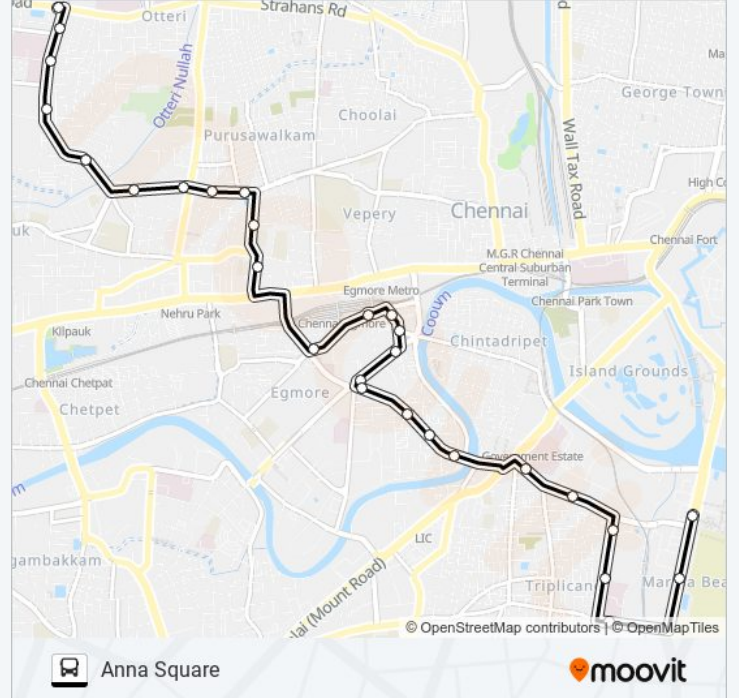

22 bus Time Schedule

Anna Square Route Timetable:

Sunday	09:00
Monday	09:00
Tuesday	09:00
Wednesday	09:00
Thursday	09:00
Friday	09:00
Saturday	09:00

22 bus Info

Direction: Anna Square

Stops: 29

Trip Duration: 29 min

Line Summary:

Triplicane Police Station

Kalaivanar Arangam

Chepauk

Kosha Hospital

Triplicane

Presidency College

Marina Beach

Anna Square

Direction: Ayanavaram

12 stops

[VIEW LINE SCHEDULE](#)

Villivakkam

Kalpana Hotel

Kallukadai

I.C.F. Annexe

22 bus Info

Direction: Ayanavaram

Stops: 12

Trip Duration: 10 min

Line Summary:

Direction: Foreshore Estate

36 stops

[VIEW LINE SCHEDULE](#)