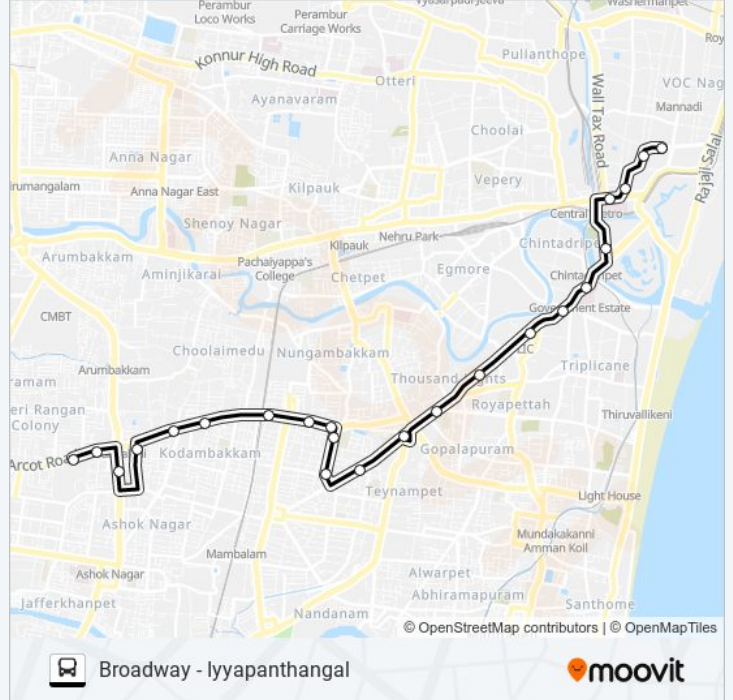

Power House

Ram Thearte

Vadapalani

Kamala Theatre

Vadapalani Bus Station

26 bus time schedules and route maps are available in an offline PDF at moovitapp.com. Use the Moovit App to see live bus times, train schedule or subway schedule, and step-by-step directions for all public transit in Chennai.

© 2024 Moovit - All Rights Reserved