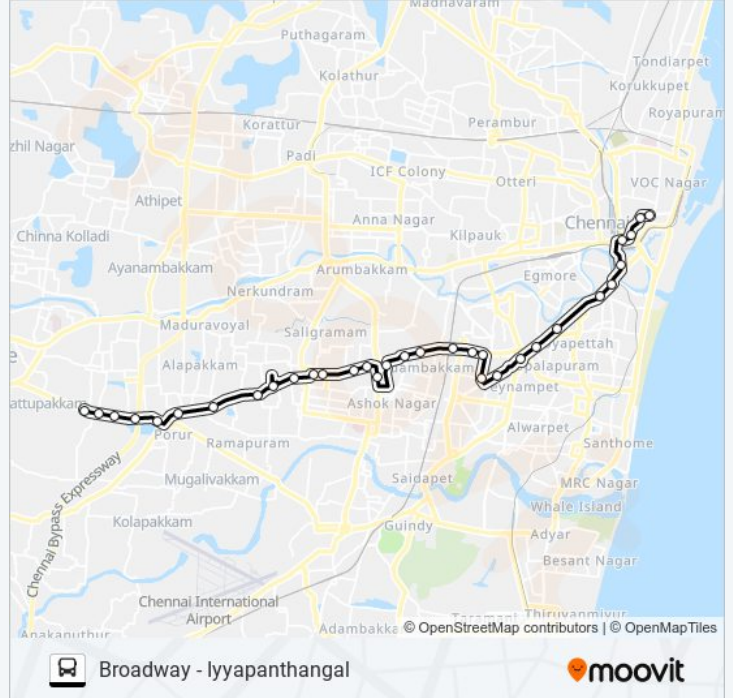

Vadapalani

Kamala Theatre

Vadapalani Bus Station

Avichi School

Karaiyanchavadi

Virugambakkam

Alwar Thirunagar

Kesavardhini

Jai Garden

Karambakkam

Porur

Retteri

Ramachandra Medical College

Iyyappanthangal

Iyyappanthangal Depot

Direction: Iyyappanthangal

24 stops

[VIEW LINE SCHEDULE](#)

Gemini Teynampet

Vani Mahal (Giri Road)

Kamarajar House Bus Stop

Veterinary Hospital

Periyar Road

Mahalingapuram

Trustpuram

Power House

Ram Thearte

Vadapalani

Kamala Theatre

Vadapalani Bus Station

Avichi School

Karaiyanchavadi

26 bus Time Schedule

Iyyappanthangal Route Timetable:

Sunday	08:34 - 15:34
Monday	08:34 - 15:34
Tuesday	08:34 - 15:34
Wednesday	08:34 - 15:34
Thursday	08:34 - 15:34
Friday	08:34 - 15:34
Saturday	08:34 - 15:34

26 bus Info

Direction: Iyyappanthangal

Stops: 24

Trip Duration: 41 min

Line Summary: