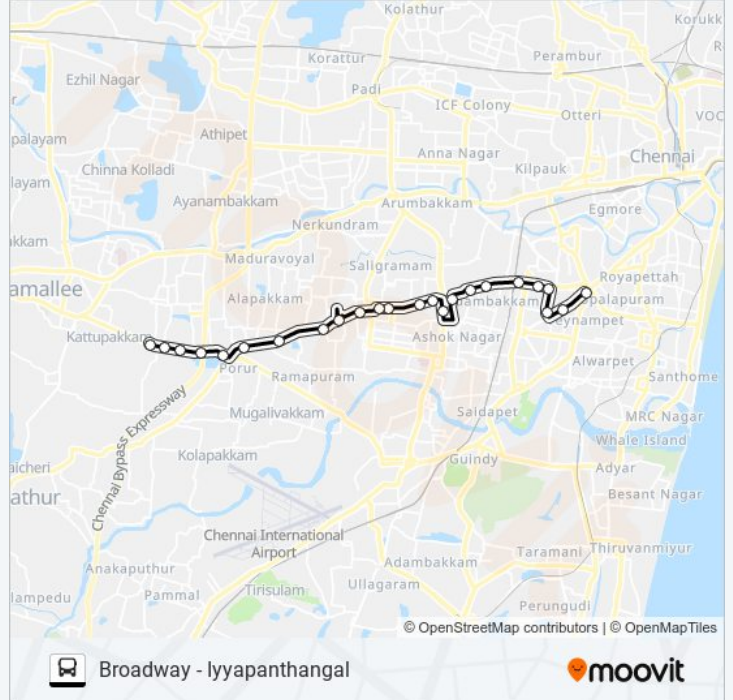

Virugambakkam

Alwar Thirunagar

Kesavardhini

Jai Garden

Karambakkam

Porur

Retteri

Ramachandra Medical College

Iyyapanthangal

Iyyappanthangal Depot

Direction: Vadapalani

21 stops

[VIEW LINE SCHEDULE](#)

Broadway

Ratan Bazar

Park Town

M.G.R. Central Station

Pallavan Salai/Periyar Bridge

Simson

Shanthi Theatre

L.I.C. Metro Station

T.V.S

Church Park School

Gemini Teynampet

Vani Mahal (Giri Road)

Kamarajar House Bus Stop

Vidyodaya

Veterinary Hospital

Periyar Road

Mahalingapuram

Trustpuram

26 bus Time Schedule

Vadapalani Route Timetable:

Sunday	05:30 - 21:28
Monday	05:30 - 21:28
Tuesday	05:30 - 21:28
Wednesday	05:30 - 21:28
Thursday	05:30 - 21:28
Friday	05:30 - 21:28
Saturday	05:30 - 21:28

26 bus Info

Direction: Vadapalani

Stops: 21

Trip Duration: 34 min

Line Summary: