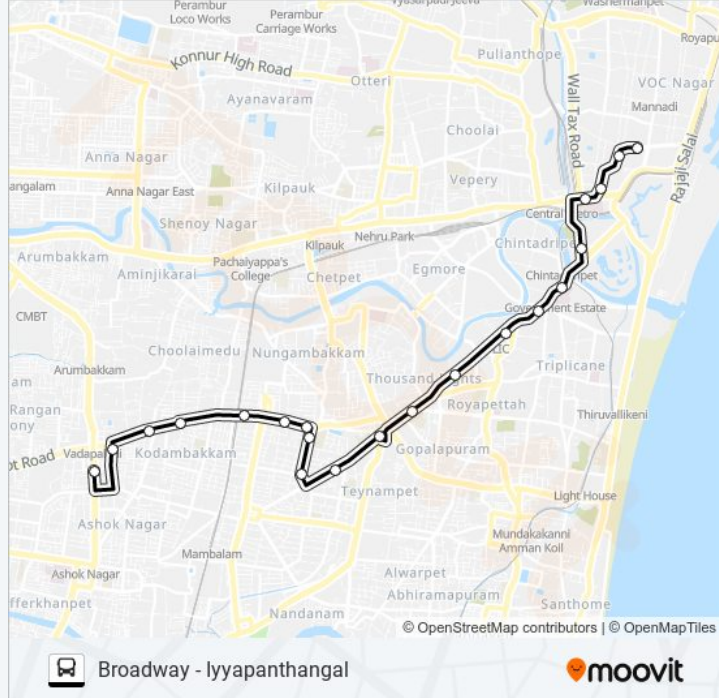

**26 bus Info**

**Direction:** Vadapalani

**Stops:** 21

**Trip Duration:** 34 min

**Line Summary:**

Power House

Ram Thearte

Vadapalani

### Direction: Vadapalani B.S.

23 stops

[VIEW LINE SCHEDULE](#)

Broadway

Ratan Bazar

Park Town

M.G.R.Central Station

Pallavan Salai/Periyar Bridge