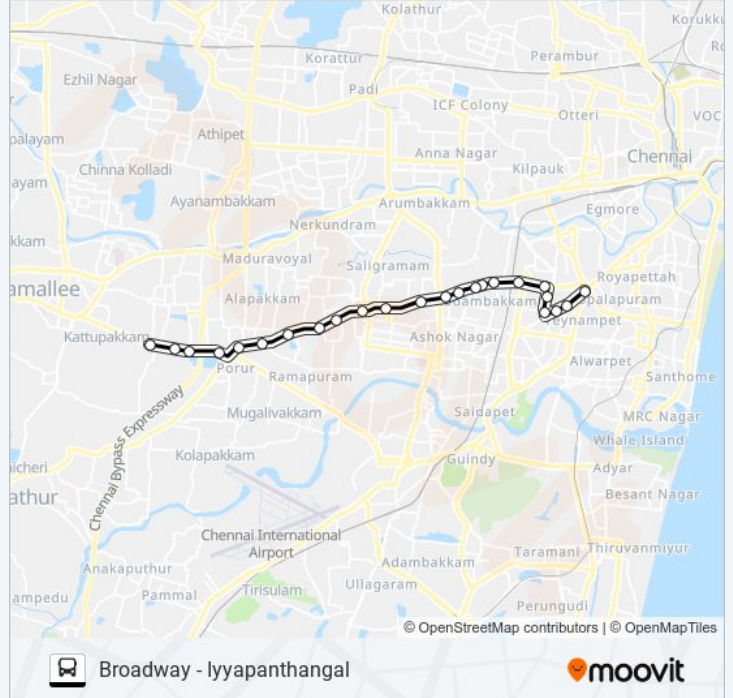

### 26 bus Info

**Direction:** Gemini

**Stops:** 24

**Trip Duration:** 34 min

**Line Summary:**

Mahalingapuram  
 Veterinary Hospital  
 Vidyodaya  
 Kamarajar House Bus Stop  
 Giri Road (Vani Mahal)  
 Sun Theater  
 Gemini Teynampet

**Direction: Iyyapanthangal**

33 stops

[VIEW LINE SCHEDULE](#)

Broadway  
 Ratan Bazar  
 Park Town  
 M.G.R.Central Station  
 Pallavan Salai/Periyar Bridge  
 Simson  
 Shanthi Theatre  
 T.V.S  
 Church Park School  
 Gemini Teynampet  
 Vani Mahal (Giri Road)  
 Kamarajar House Bus Stop  
 Veterinary Hospital  
 Periyar Road  
 Mahalingapuram  
 Trustpuram  
 Power House  
 Ram Thearte