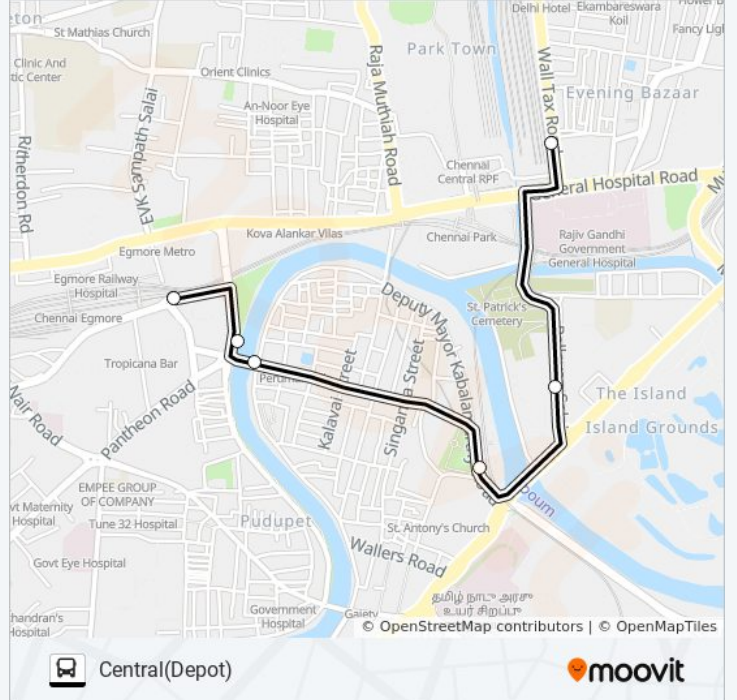

### Direction: Central(Depot)

6 stops

[VIEW LINE SCHEDULE](#)

Egmore North R.S

Albert Theatre

Chindadripet Podikkadai

Simpsons / Periyar Bridge

Pallavan Salai/Periyar Bridge

### 28 bus Time Schedule

Central(Depot) Route Timetable:

Sunday	9:50 PM
Monday	9:50 PM
Tuesday	9:50 PM
Wednesday	9:50 PM
Thursday	9:50 PM
Friday	9:50 PM
Saturday	9:50 PM

### 28 bus Info

**Direction:** Central(Depot)

**Stops:** 6

**Trip Duration:** 6 min

**Line Summary:**

### 28 bus Info

**Direction:** Tvt Depot

**Stops:** 9

**Trip Duration:** 8 min

**Line Summary:**

28 bus time schedules and route maps are available in an offline PDF at [moovitapp.com](https://moovitapp.com). Use the [Moovit App](#) to see live bus times, train schedule or subway schedule, and step-by-step directions for all public transit in Chennai.