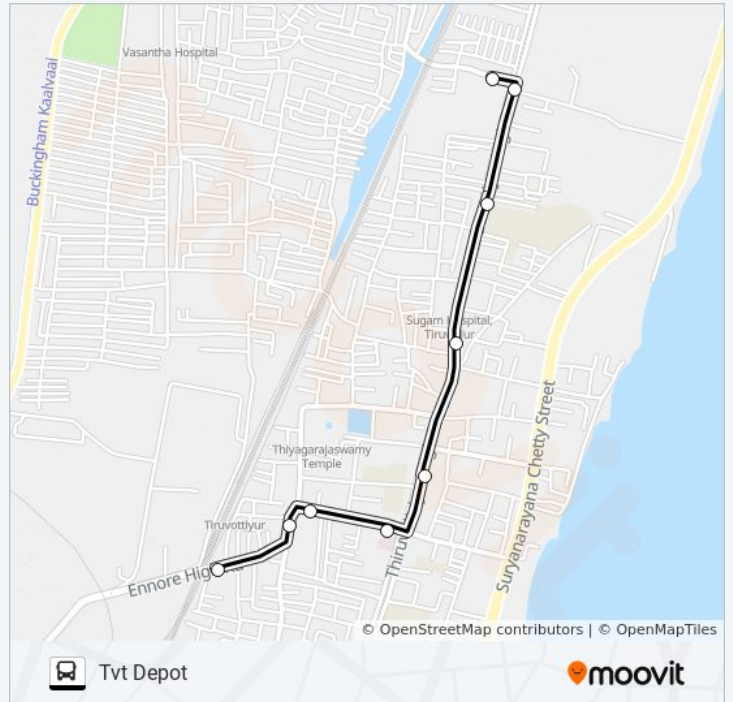

### 28 bus Info

**Direction:** Tvt Depot

**Stops:** 9

**Trip Duration:** 8 min

**Line Summary:**

28 bus time schedules and route maps are available in an offline PDF at [moovitapp.com](https://moovitapp.com). Use the [Moovit App](#) to see live bus times, train schedule or subway schedule, and step-by-step directions for all public transit in Chennai.