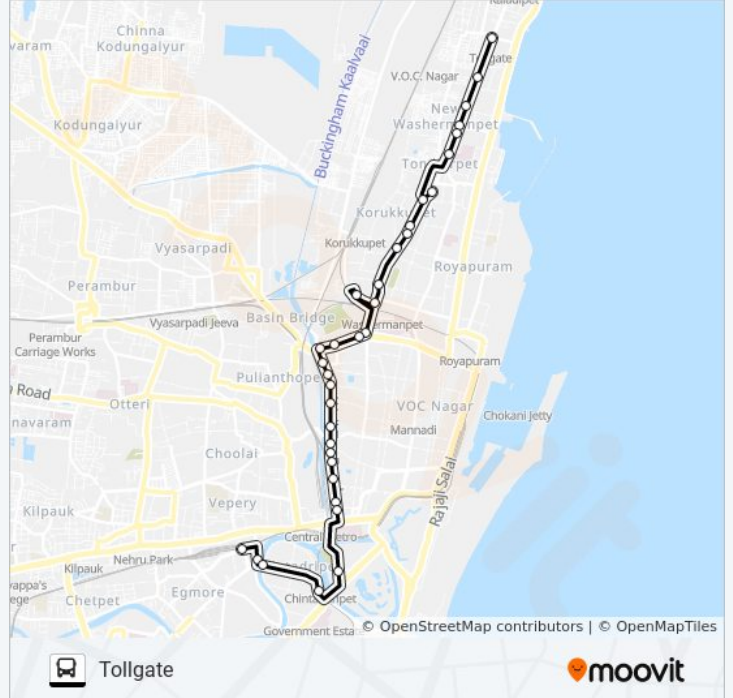

Lakshmi Kovil

Cross Road

Tollgate

**Direction: Tvt Depot**

9 stops

[VIEW LINE SCHEDULE](#)

Thiruvotiyur Mtc Bus Depot

Thiruvortriyur Bus Station