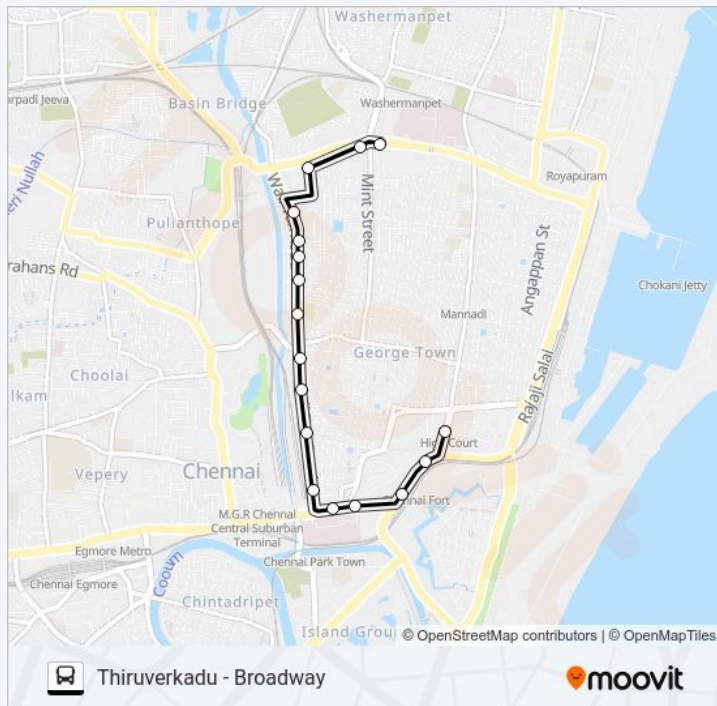

Fort Station

High Court

Broadway

### 50 bus Info

**Direction:** Broadway

**Stops:** 17

**Trip Duration:** 10 min

**Line Summary:**