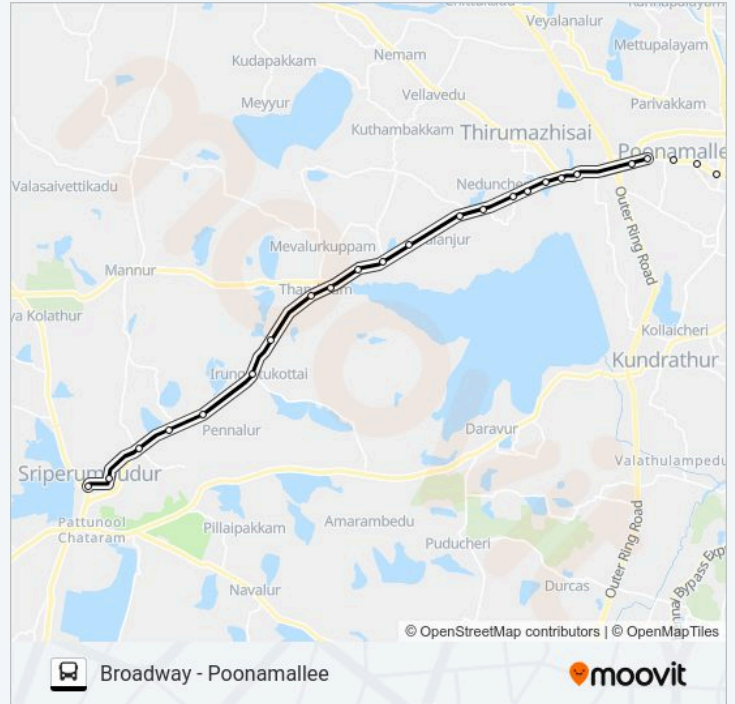

Thursday

07:00 - 17:30

Friday

07:00 - 17:30

Saturday

07:00 - 17:30

53 bus Info

Direction: Sriperumbudur

Stops: 52

Trip Duration: 47 min

Line Summary:

Thirumazhisai Koot Road

Pillayar Kovil

Chembarambakkam (Main Road)

L&T

Irulapalayam Road Junction