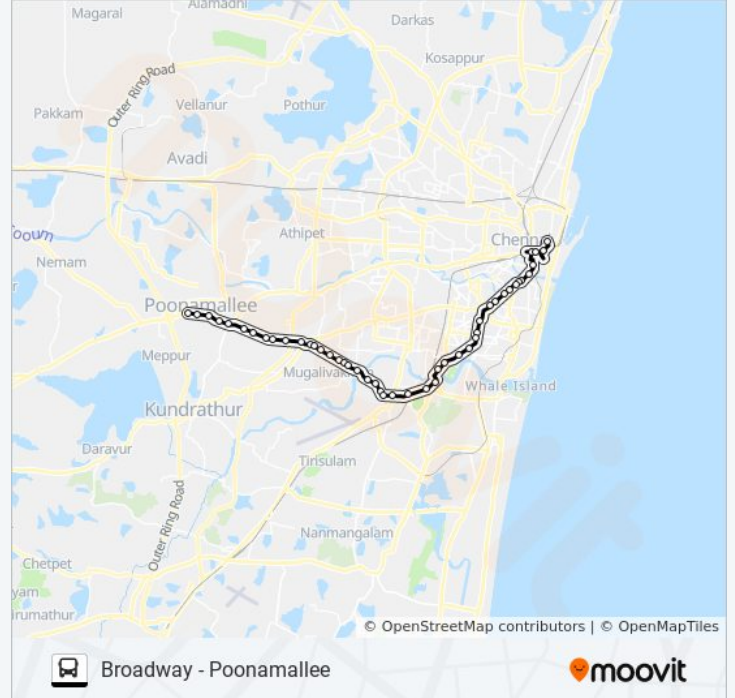

**Direction: Iyyappanthangal**

8 stops

[VIEW LINE SCHEDULE](#)

Poonamallee

Poonamallee Government Hospital

**54 bus Time Schedule**

Iyyappanthangal Route Timetable:

Sunday	9:20 PM - 10:30 PM
Monday	9:20 PM - 10:30 PM
Tuesday	9:20 PM - 10:30 PM