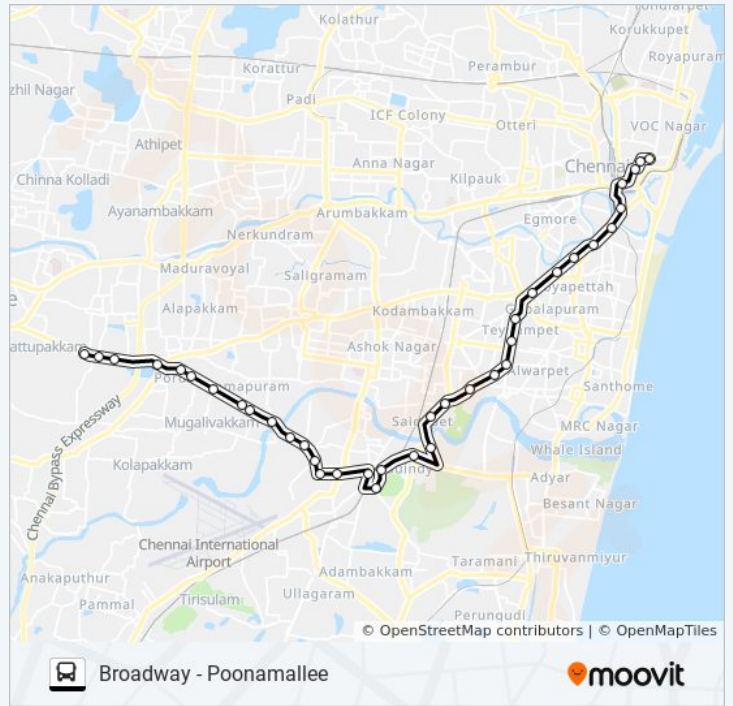

### 54 bus Info

**Direction:** Iyappanthangal

**Stops:** 37

**Trip Duration: 52 min**  
**Line Summary:**

U.S. Embassy

D.M.S.Metro Station

Vaanavil

Siet