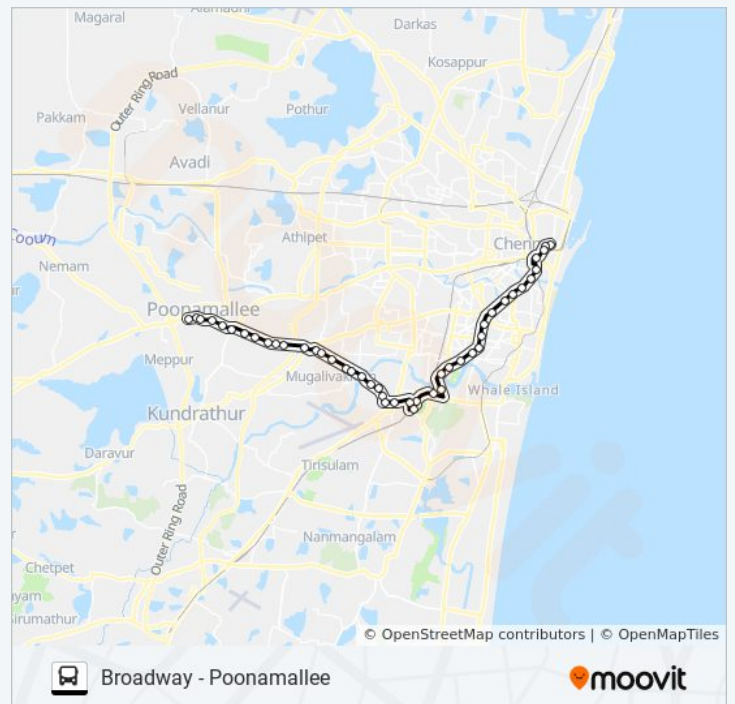

### 54 bus Info

**Direction:** Poonamallee

**Stops:** 45

**Trip Duration:** 75 min

**Line Summary:**

Ramachandra Medical College

Iyyapanthangal

Iyyapanthangal Depot