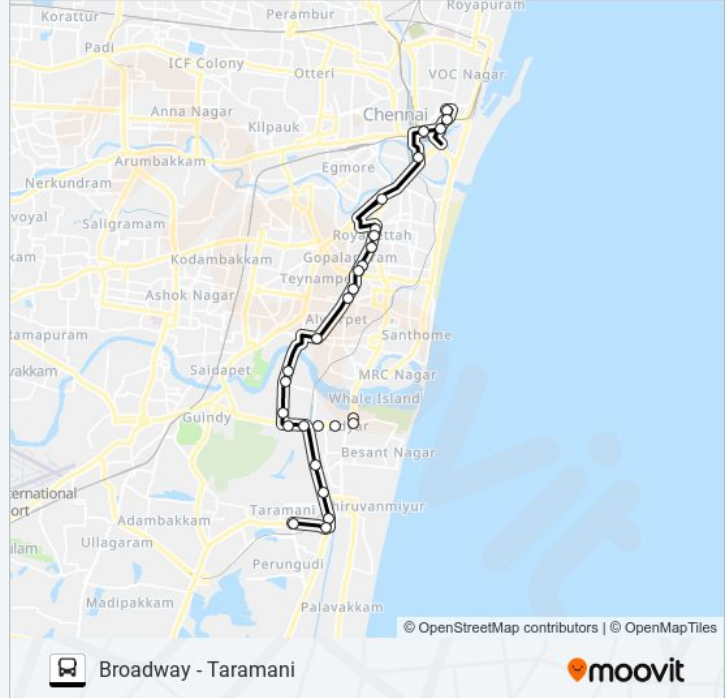

L.I.C.Metro Station

Pallavan Salai/Periyar Bridge

Government General Hospital

Fort Station

High Court

Broadway

Direction: Taramani

21 stops

[VIEW LINE SCHEDULE](#)

Broadway

M.G.R.Central Station

Pallavan Salai/Periyar Bridge

Express Avenue

Express Avenue

Westly School

Royapettah Govt. Hospital

Royapettah

Music Academy (T.T.K. Road)

Cit Colony

Park Sheraton

Kotturpuram

Kottur Nsk Statue

Gandhi Mandapam

C.L.R.I.

Madhyakailash

Women's Polytechnic

Thiruvanmiyur Railway Station

5C bus Time Schedule

Taramani Route Timetable:

Sunday	05:00 - 20:35
Monday	05:00 - 20:35
Tuesday	05:00 - 20:35
Wednesday	05:00 - 20:35
Thursday	05:00 - 20:35
Friday	05:00 - 20:35
Saturday	05:00 - 20:35

5C bus Info

Direction: Taramani

Stops: 21

Trip Duration: 31 min

Line Summary: