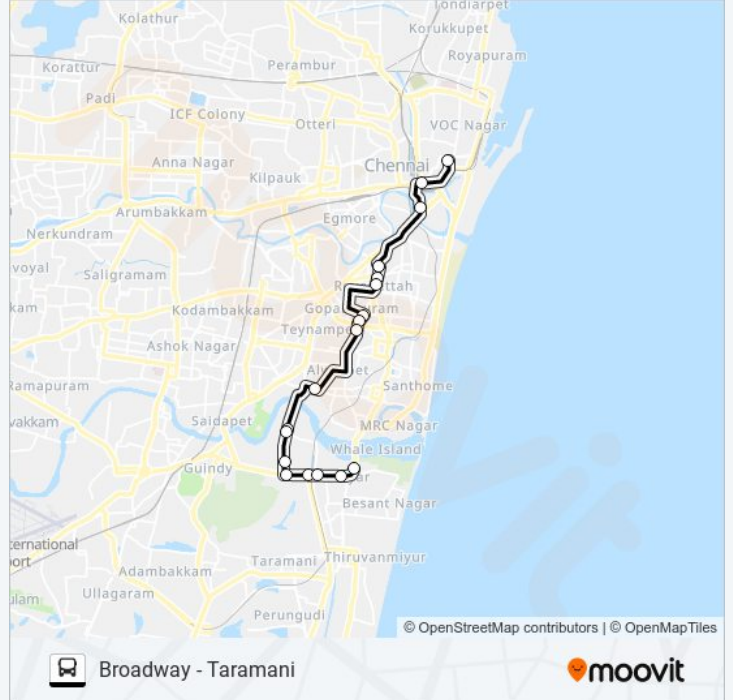

### 5C bus Info

**Direction:** Adyar B.S.

**Stops:** 8

**Trip Duration:** 10 min

**Line Summary:**

**Direction: Adyar B.S.**

19 stops

[VIEW LINE SCHEDULE](#)

**5C bus Info**

**Direction:** Adyar B.S.

**Stops:** 19

**Trip Duration:** 22 min

**Line Summary:**

**Direction: Broadway**

24 stops

[VIEW LINE SCHEDULE](#)

**5C bus Info**

**Direction:** Broadway

**Stops:** 24

**Trip Duration:** 35 min

**Line Summary:**

L.I.C.Metro Station

Pallavan Salai/Periyar Bridge

Government General Hospital

### 5C bus Info

**Direction:** Taramani

**Stops:** 21

**Trip Duration:** 31 min

**Line Summary:**

National Institute Of Fashion Technology (N.I.F.T.)

S.R.P.Tools Junction

Taramani