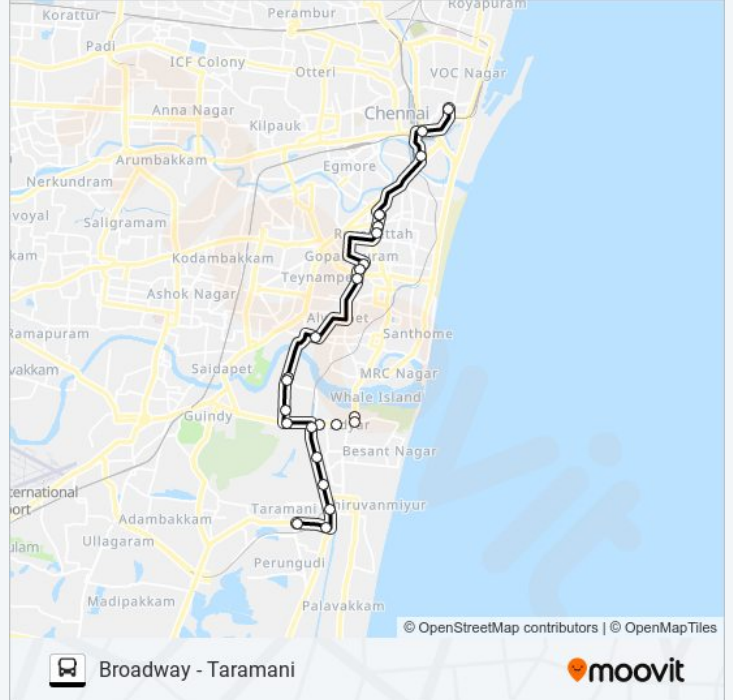

**5C bus Info**

**Direction:** Broadway

**Stops:** 24

**Trip Duration:** 35 min

**Line Summary:**

L.I.C.Metro Station

Pallavan Salai/Periyar Bridge

Government General Hospital

### 5C bus Time Schedule

Taramani Route Timetable:

Sunday	05:00 - 20:35
Monday	05:00 - 20:35
Tuesday	05:00 - 20:35
Wednesday	05:00 - 20:35
Thursday	05:00 - 20:35
Friday	05:00 - 20:35
Saturday	05:00 - 20:35

### 5C bus Info

**Direction:** Taramani

**Stops:** 21

**Trip Duration:** 31 min

**Line Summary:**

National Institute Of Fashion Technology (N.I.F.T.)

S.R.P.Tools Junction

Taramani