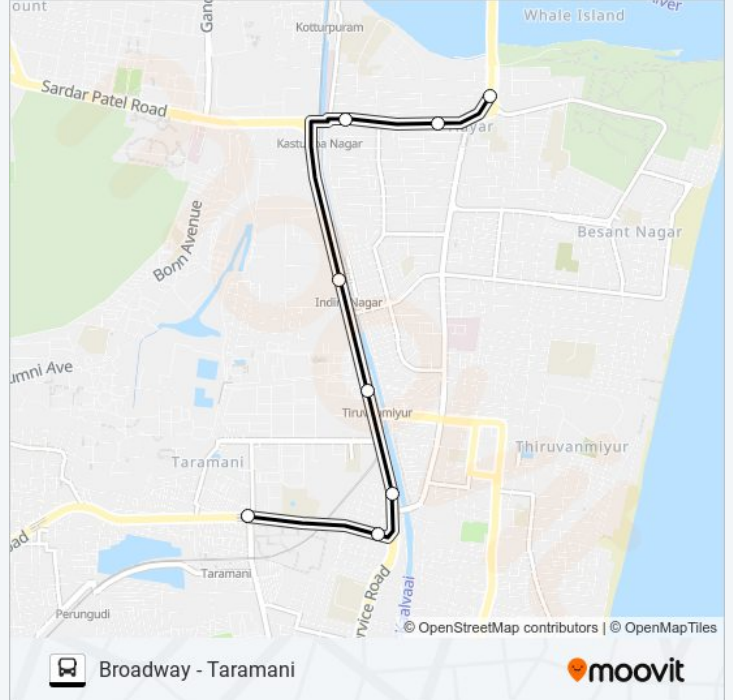

### 5C bus Info

**Direction:** Adyar B.S.

**Stops:** 8

**Trip Duration:** 10 min

**Line Summary:**

**Direction: Adyar B.S.**

19 stops

[VIEW LINE SCHEDULE](#)

- Broadway
- M.G.R. Central Station
- Pallavan Salai/Periyar Bridge
- Express Avenue
- Express Avenue
- Westly School
- Royapettah Govt. Hospital
- Royapettah
- Music Academy (T.T.K. Road)
- Cit Colony
- Park Sheraton
- Kotturpuram
- Kottur Nsk Statue
- Gandhi Mandapam
- C.L.R.I.
- Madhyakailash
- Gandhi Nagar
- Adyar Old Depot

**5C bus Info**

**Direction:** Adyar B.S.

**Stops:** 19

**Trip Duration:** 22 min

**Line Summary:**

**Direction: Broadway**

24 stops

[VIEW LINE SCHEDULE](#)

### 5C bus Info

**Direction:** Taramani

**Stops:** 21

**Trip Duration:** 31 min

**Line Summary:**

National Institute Of Fashion Technology (N.I.F.T.)

S.R.P.Tools Junction

Taramani