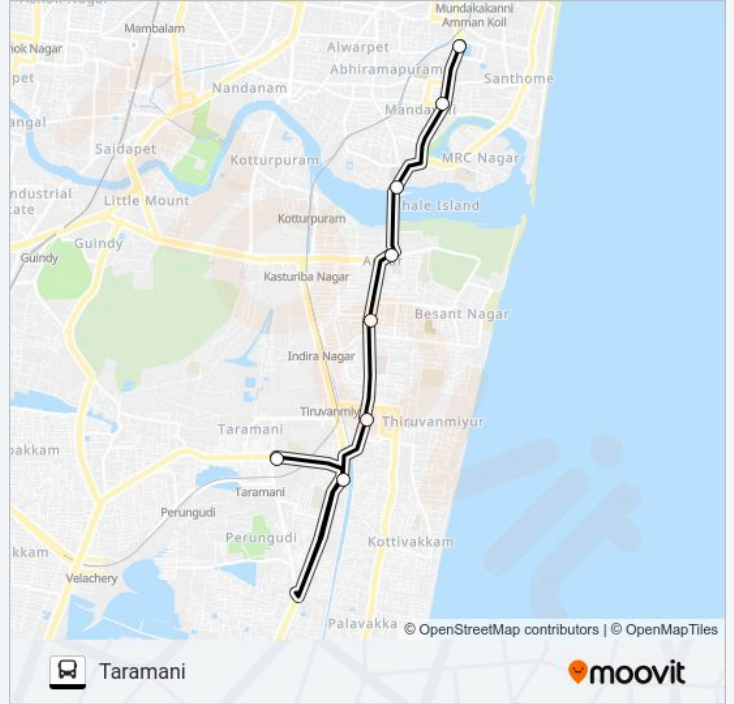

Direction: Mylapore

8 stops

[VIEW LINE SCHEDULE](#)

- Taramani Bus Stop
- S.R.P.Tools Junction
- L.B. Road
- Adyar Depot
- Adyar Malar Hospital
- Sathya Studios
- St. Marys Road
- Mylapore Tank

5K bus Time Schedule

Stops: 8

Trip Duration: 15 min

Line Summary:

Direction: Taramani

8 stops

[VIEW LINE SCHEDULE](#)

- Mylapore Tank
- Mandaveli
- Sathya Studios
- Adayar O.T.
- Adyar Depot
- L.B. Road
- S.R.P.Tools
- Taramani

5K bus Time Schedule

Taramani Route Timetable:

Sunday	08:20 - 22:20
Monday	08:20 - 22:20
Tuesday	08:20 - 22:20
Wednesday	08:20 - 22:20
Thursday	08:20 - 22:20
Friday	08:20 - 22:20
Saturday	08:20 - 22:20

5K bus Info

Direction: Taramani

Stops: 8

Trip Duration: 16 min

Line Summary:

5K bus time schedules and route maps are available in an offline PDF at moovitapp.com. Use the Moovit App to see live bus times, train schedule or subway schedule, and step-by-step directions for all public transit in Chennai.