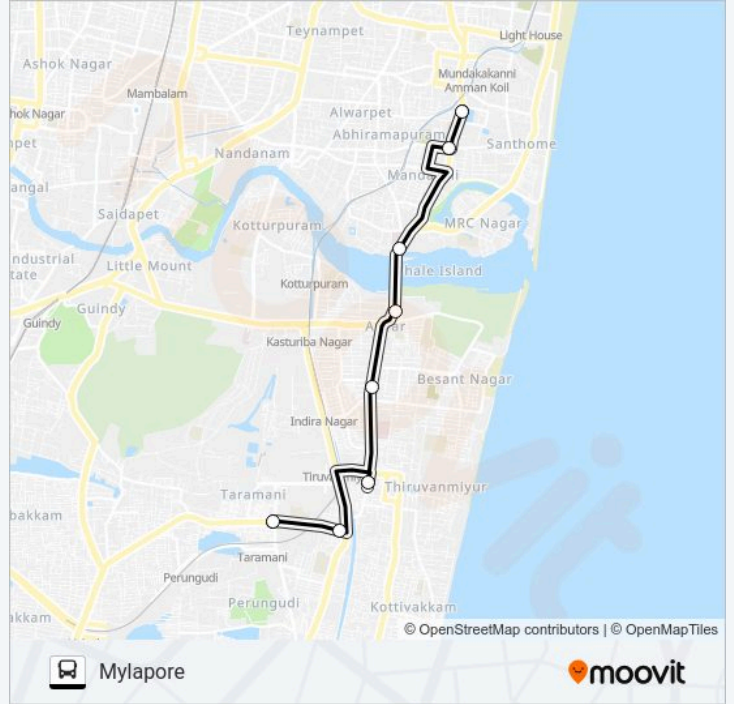

Direction: Mylapore

8 stops

[VIEW LINE SCHEDULE](#)

- Taramani Bus Stop
- S.R.P.Tools Junction
- L.B. Road
- Adyar Depot
- Adyar Malar Hospital
- Sathya Studios
- St. Marys Road
- Mylapore Tank

5K bus Time Schedule

Mylapore Route Timetable:

Sunday	06:10 - 20:50
Monday	06:10 - 20:50
Tuesday	06:10 - 20:50
Wednesday	06:10 - 20:50
Thursday	06:10 - 20:50
Friday	06:10 - 20:50
Saturday	06:10 - 20:50

5K bus Info

Direction: Mylapore

Stops: 8

Trip Duration: 15 min

Line Summary:

Direction: Taramani

8 stops

[VIEW LINE SCHEDULE](#)

- Mylapore Tank
- Mandaveli
- Sathya Studios
- Adayar O.T.
- Adyar Depot
- L.B. Road
- S.R.P.Tools
- Taramani

Direction: Taramani

Stops: 8

Trip Duration: 16 min

Line Summary:

5K bus time schedules and route maps are available in an offline PDF at moovitapp.com. Use the Moovit App to see live bus times, train schedule or subway schedule, and step-by-step directions for all public transit in Chennai.