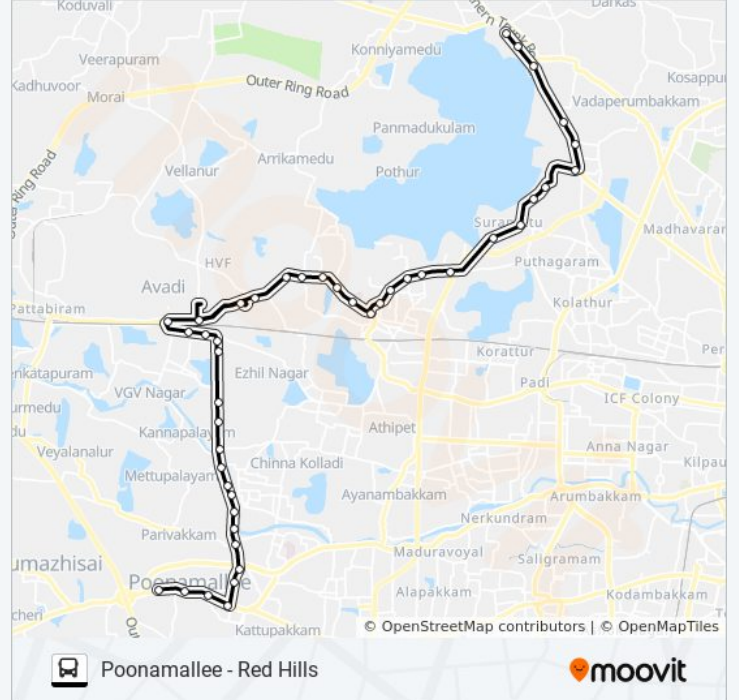

## 62 bus Info

**Direction:** Poonamallee

**Stops:** 44

**Trip Duration:** 77 min

**Line Summary:**

Ti Tube

Avadi Circle

Avadi Check Post

Kaduvetti

Panchayat Board

Veeraraghavapuram

S A College

Vathal Thottam

Senneerkuppam

E B. Bus Stop

Karayanchavadi

### Direction: Red Hills

45 stops

[VIEW LINE SCHEDULE](#)

Poonamallee

Poonamallee Government Hospital

Kallarai

Karayanchavadi

Senneerkuppam Electronic Board House