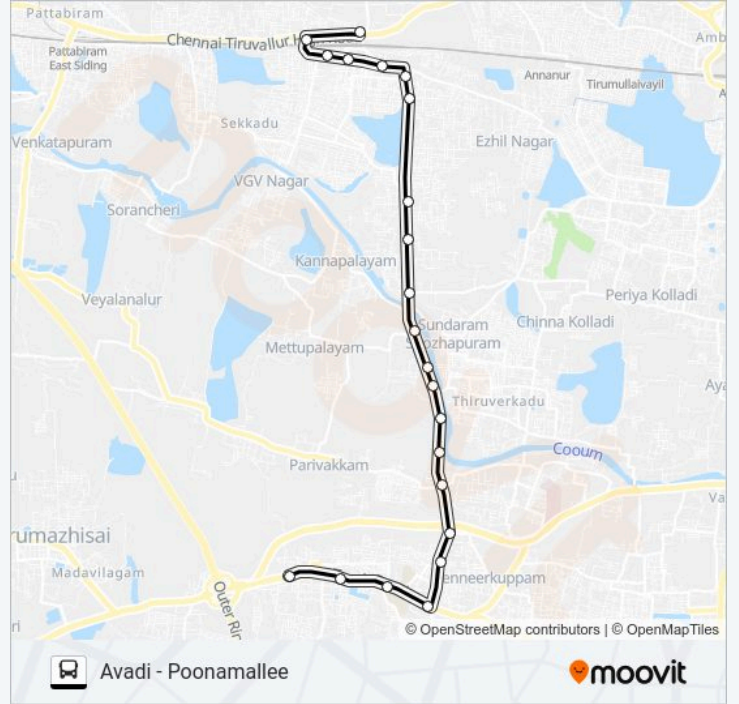

Karayanchavadi

Kalarai

Poonamallee Government Hospital

Poonamallee

65 bus time schedules and route maps are available in an offline PDF at moovitapp.com. Use the Moovit App to see live bus times, train schedule or subway schedule, and step-by-step directions for all public transit in Chennai.

© 2024 Moovit - All Rights Reserved