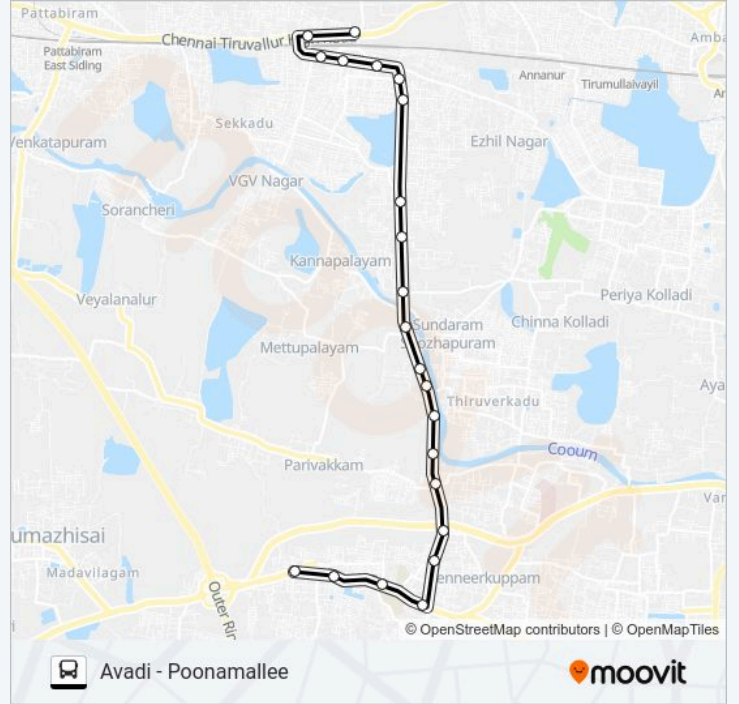

Direction: Avadi

22 stops

[VIEW LINE SCHEDULE](#)

Poonamallee
Poonamallee Government Hospital
Kallarai
Karayanchavadi
Seneerkuppam Electronic Board House
Senneerkuppam
Vathal Thottam
S A College
Veeraraghavapuram
Panchayat Board
Kaduvetti
Melpakkam
Paruthipet
Iyankulam
Govarthanagiri
Jb Estate
Avadi Mosque
Avadi Market
Kannigapuram
Avadi Government Hospital
Avadi Check Post

65 bus Time Schedule

Avadi Route Timetable:

Sunday	06:03 - 21:00
Monday	06:03 - 21:00
Tuesday	06:03 - 21:00
Wednesday	06:03 - 21:00
Thursday	06:03 - 21:00
Friday	06:03 - 21:00
Saturday	06:03 - 21:00

65 bus Info

Direction: Avadi

Stops: 22

Trip Duration: 30 min

Line Summary:

Avadi

Direction: Poonamallee

22 stops

[VIEW LINE SCHEDULE](#)

65 bus Info

Direction: Poonamallee

Stops: 22

Trip Duration: 30 min

Line Summary:

Karayanchavadi

Kalarai

Poonamallee Government Hospital