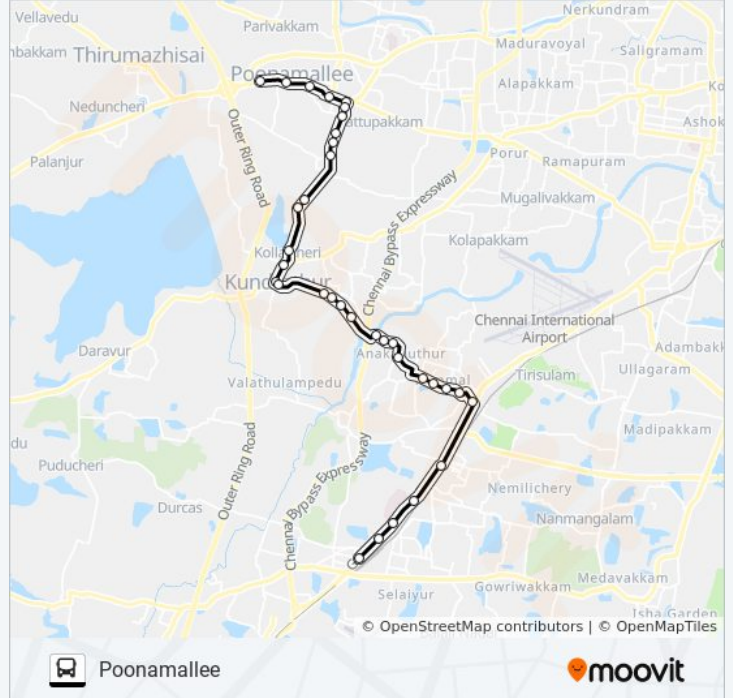

Kolachery

Chikkarayapuram

Muthukumaran Engineering College

Mangadu Bus Stand

Mangadu

Kumon Chavadi

Amman Kovil (Saveetha Hospital)

Chettipedu

Kumunanchavadi

Karayanchavadi

Kalarai

Poonamallee Government Hospital

Poonamallee

Direction: Tambaram

34 stops

[VIEW LINE SCHEDULE](#)