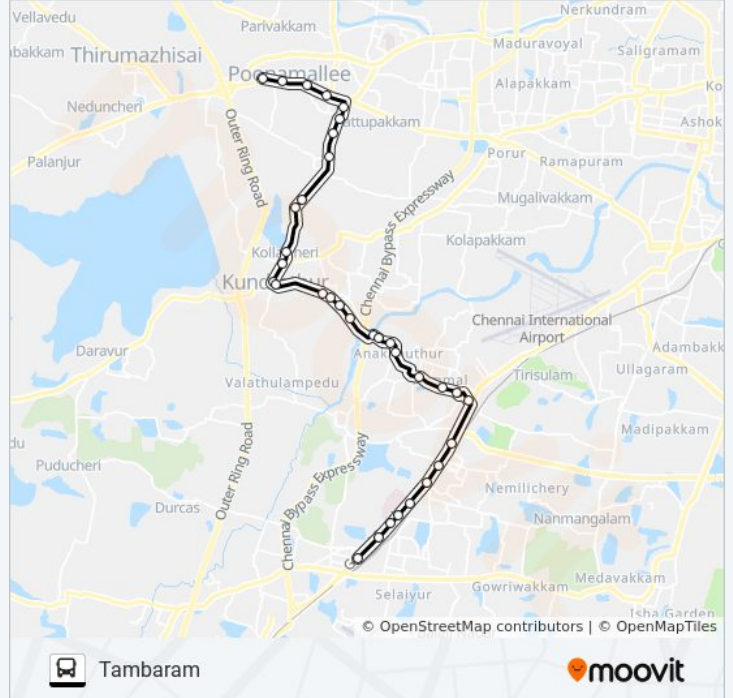

Kundrathur-Thandalam

Metha Nagar Bus Stop

Kovarthanagiri

Manacherry

Karima Nagar Company

Anakaputhur

Velcro Theatre

Anakaputhur Amman Kovil

Anakaputhur Higher Secondary School

Pammal Church

Muthamil Nagar

Six Thotti

Pallavaram

E.S.I. Hospital

Chromepet

Chromepet M.I.T. Flyover

Tambaram Sanatorium

Mannapuram

Tambaram Sanatorium Bus Stand

Kadaperi

Tambaram West Bus Station

66 bus time schedules and route maps are available in an offline PDF at moovitapp.com. Use the [Moovit App](#) to see live bus times, train schedule or subway schedule, and step-by-step directions for all public transit in Chennai.

[About Moovit](#) • [MaaS Solutions](#) • [Supported Countries](#) • [Mooviter Community](#)

© 2024 Moovit - All Rights Reserved

Check Live Arrival Times