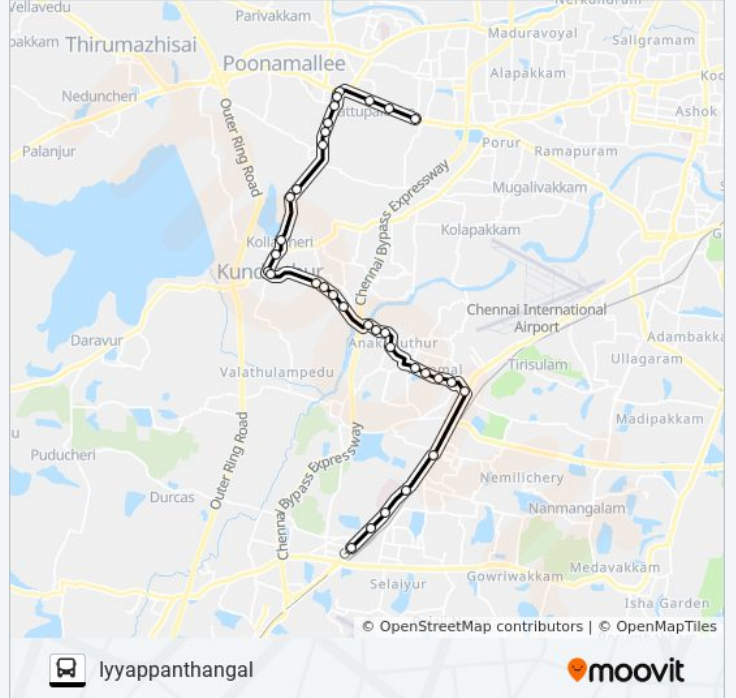

Direction: Poonamallee

34 stops

[VIEW LINE SCHEDULE](#)

Tambaram West Bus Station

Kadaperi

Tambaram Sanatorium Bus Stand

Tambaram Sanatorium

Chromepet