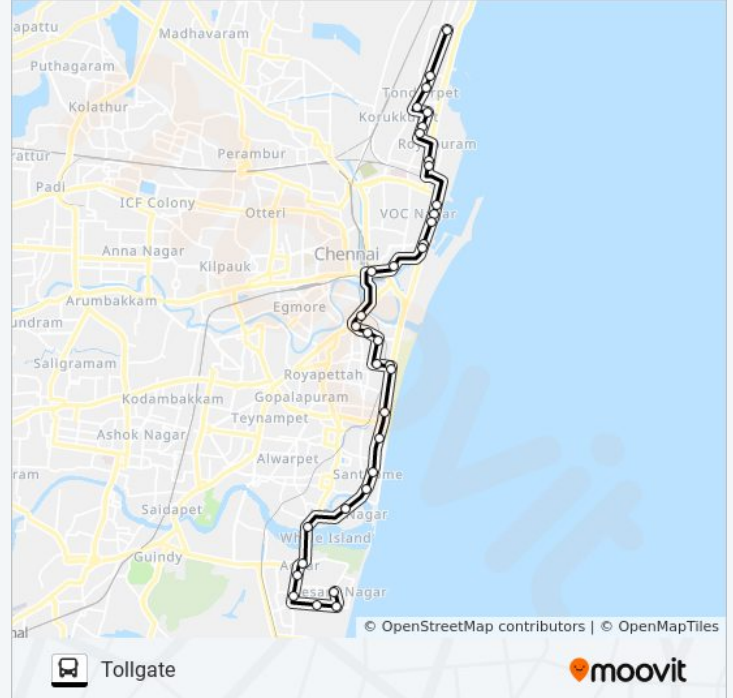

High Court

Fort Station

Central R.S. (M.G.R.Central)

Simson Periyar Bridge

Triplicane Police Station

Kalaivanar Arangam

Chepauk

Triplicane

Kannagi Silai

Kannagi Statue

Queen Mary's College (Q.M.C.)

Light House

Santhome P.O

Pattinampakkam/Foreshore Estate

Mrc Nagar

Andhra Mahila Sabha Hospital (Sathya Studio)

Adyar Signal

Adayar O.T.

Adyar Depot

Vannanthurai

Annai Velankanni Church Bus Stop (Besant Nagar Church)

Besant Nagar

6A bus time schedules and route maps are available in an offline PDF at moovitapp.com. Use the [Moovit App](#) to see live bus times, train schedule or subway schedule, and step-by-step directions for all public transit in Chennai.

[About Moovit](#) • [MaaS Solutions](#) • [Supported Countries](#) • [Mooviter Community](#)

© 2023 Moovit - All Rights Reserved

Check Live Arrival Times