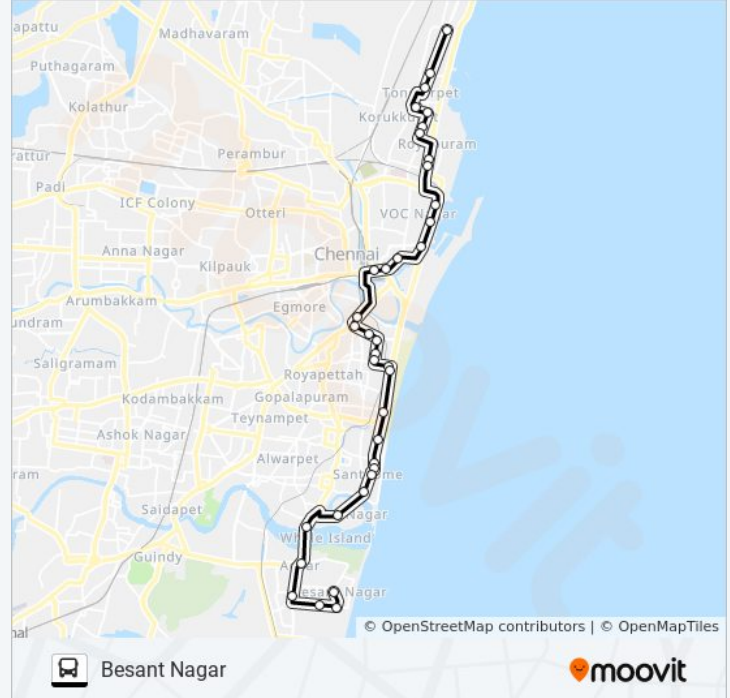

Central Railway Station

Government Hospital

High Court

Madras High Court

Chennai Beach

Clive Battery

Royapuram Market

Royapuram

K.C. Sankaralinga Nadar Higher Secondary School

Csi Rainy Hospital

Tondiarpet Market

Agasthiya Theatre

Apollo Hospital

Tondaiarpet

Tollgate

Direction: Tollgate

35 stops

[VIEW LINE SCHEDULE](#)

Tollgate

Tondiarpet

Tondiarpet Cholera Hospital

Agasthiya Theatre

Tondiarpet Market

Csi Rainy Hospital

K.C. Sankaralinga Nadar Higher Secondary School

Royapuram

Royapuram Market

Clive Battery

Collector Office

Chennai Beach

Parrys Corner

6A bus Time Schedule

Tollgate Route Timetable:

Sunday	6:07 AM - 6:25 PM
Monday	6:07 AM - 6:25 PM
Tuesday	6:07 AM - 6:25 PM
Wednesday	6:07 AM - 6:25 PM
Thursday	6:07 AM - 6:25 PM
Friday	6:07 AM - 6:25 PM
Saturday	6:07 AM - 6:25 PM

6A bus Info

Direction: Tollgate

Stops: 35

Trip Duration: 47 min

Line Summary: