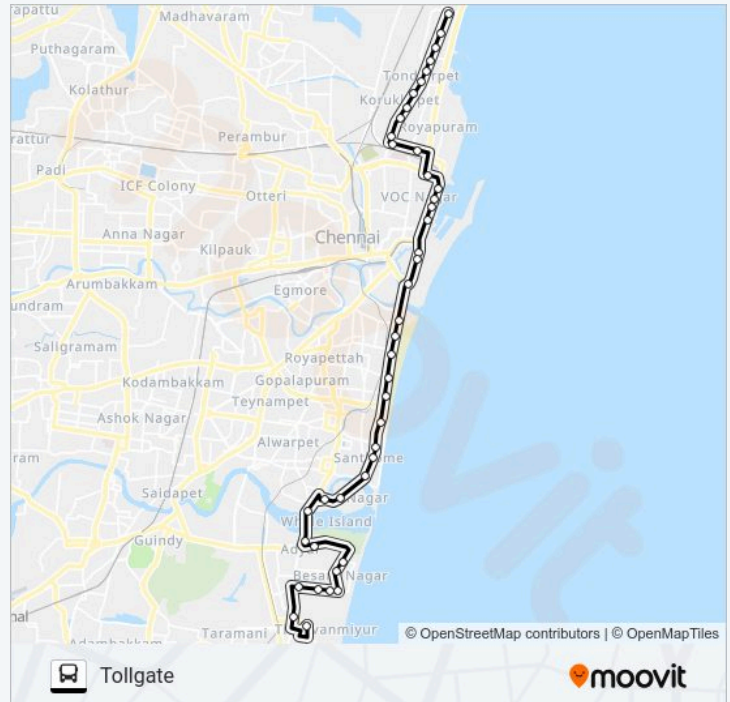

6D bus Info

Direction: Foreshore Estate

Stops: 28

Trip Duration: 39 min

Line Summary:

Kannagi Statue

Swami Vivekananda House

Queen Mary's College (Q.M.C.)

6D bus Info

Direction: Tollgate

Stops: 42

Trip Duration: 60 min

Line Summary:

Apollo Hospital

Tondiarpet Bus Depot

Lakshmi Kovil