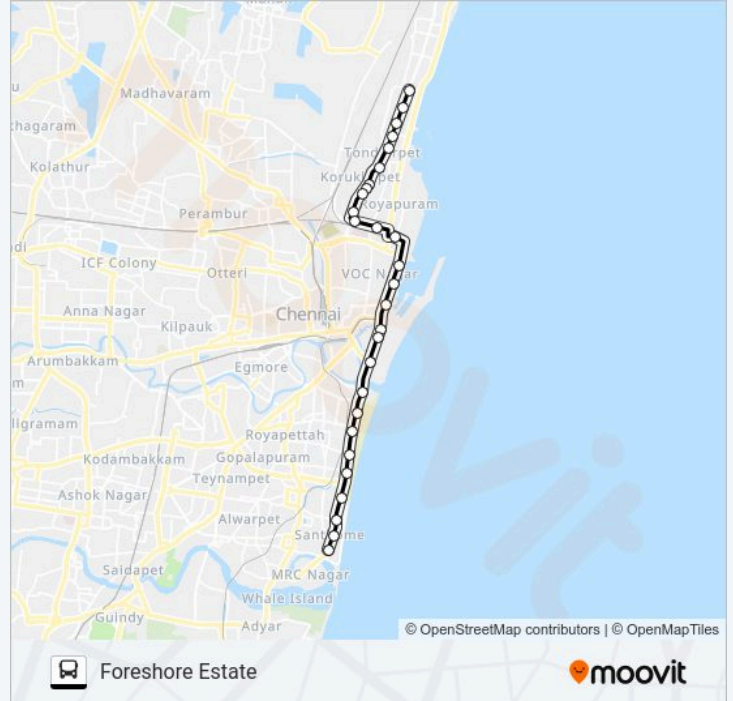

Direction: Foreshore Estate

28 stops

[VIEW LINE SCHEDULE](#)

Tollgate
Cross Road
Lakshmi Kovil
Tondiarpet
Tondiarpet Cholera Hospital
Agasthiya Theatre
Washermenpet
Sir Thiyagaraya College
Maharani Theatre
Pandian Theatre
Cemetery Road
Rsrn Hospital
Royapuram
Clive Battery
Chennai Beach Station
Parrys Corner
Reserve Bank Of India Parry's
Secretariat Office
Island Ground
Anna Square
Marina Beach

6D bus Info

Direction: Foreshore Estate

Stops: 28

Trip Duration: 39 min

Line Summary:

Kannagi Statue

Swami Vivekananda House

Queen Mary's College (Q.M.C.)

All India Radio (A.I.R)

Santhome Church

Santhome Post Office

Foreshore Estate

Direction: Thiruvanmiyur

40 stops

[VIEW LINE SCHEDULE](#)

Tollgate