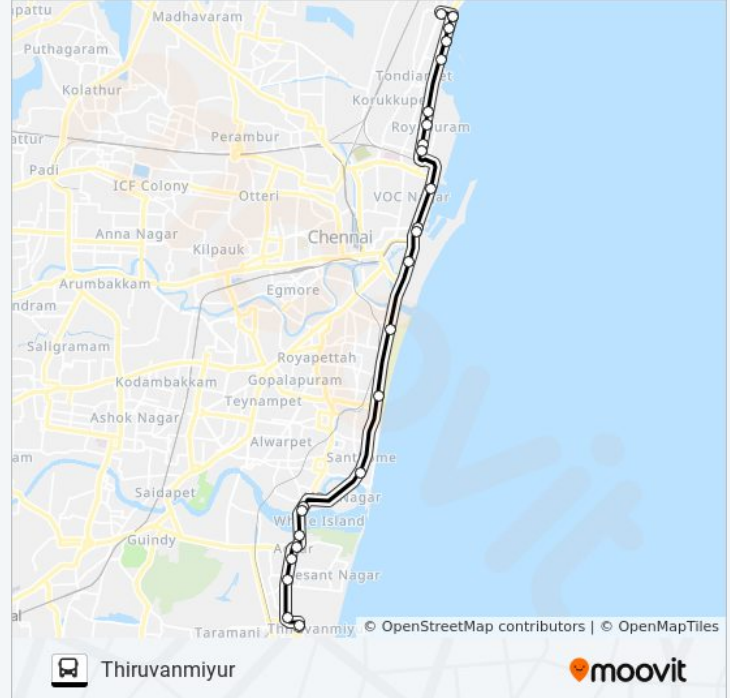

6E bus Info

Direction: Thiruvanmiyur

Stops: 25

Trip Duration: 36 min

Line Summary:

Adyar Depot

Jayanthi

Thiruvanmiyur