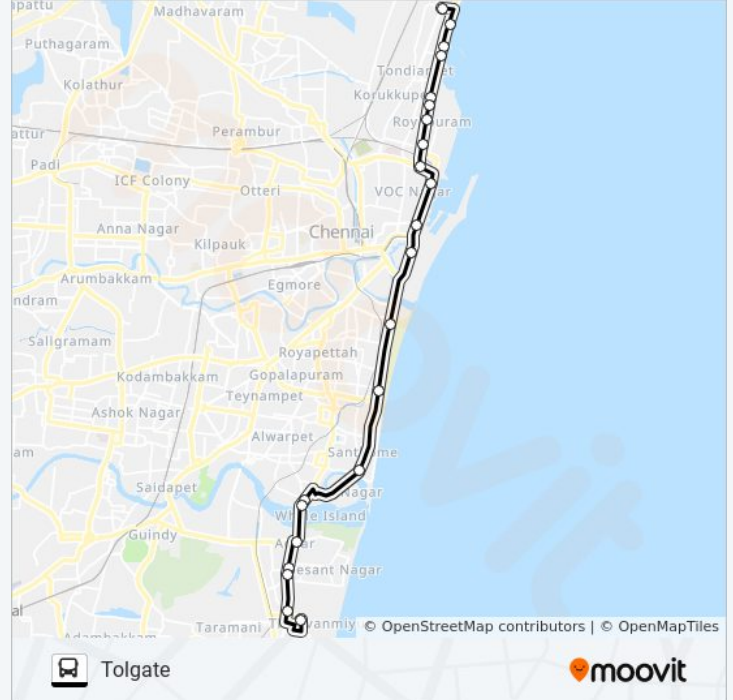

6E bus Info

Direction: Tolgate

Stops: 22

Trip Duration: 34 min

Line Summary:

Nagara Thottam

N4 Police Station

Royapuram Anna Nagar

Tollgate

6E bus time schedules and route maps are available in an offline PDF at moovitapp.com. Use the [Moovit App](#) to see live bus times, train schedule or subway schedule, and step-by-step directions for all public transit in Chennai.