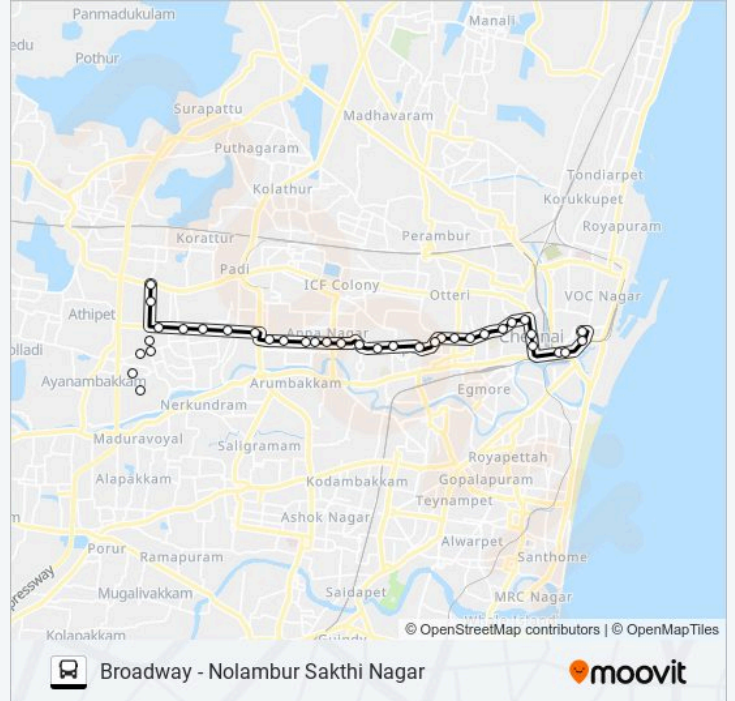

Direction: Broadway

Stops: 34

Trip Duration: 41 min

Line Summary:

Kilpauk

Bharathiya Vidhya Bhawan

Kelleys

Abirami Theatre

Government General Hospital

Nurse Quarters

High Court

Broadway

Direction: Nolambur Sakthi Nagar

36 stops

[VIEW LINE SCHEDULE](#)

Broadway