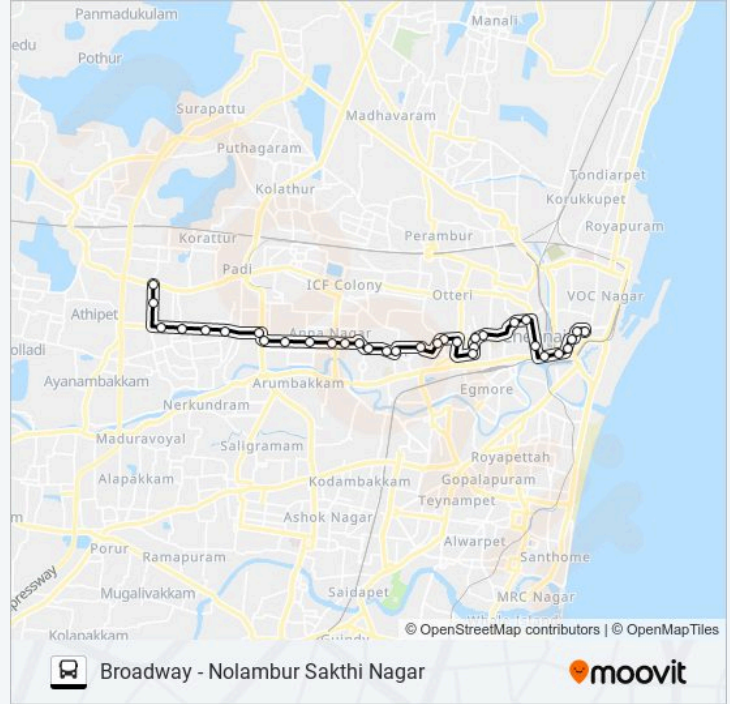

Anna Nagar East Metro Station

Anna Nagar Roundtana

Blue Star

12th Main Road

Thirumangalam

Thirumangalam Junction

Collector Nagar

T S Krishna Nagar

Mogapair Road Junction

Wavin

Ambattur Estate It Park

Ambattur Industrial Estate

Direction: Ambathur Estate

7 stops

[VIEW LINE SCHEDULE](#)

Nolambur Shakti Nagar

Pillaiyar Kovil

Telephone Exchange Mugappair West

Mogapair

Mgr Statue

Ambattur Estate It Park

Ambattur Industrial Estate

7E bus Time Schedule

Ambathur Estate Route Timetable:

Sunday	13:25 - 21:40
Monday	13:25 - 21:40
Tuesday	13:25 - 21:40
Wednesday	13:25 - 21:40
Thursday	13:25 - 21:40
Friday	13:25 - 21:40
Saturday	13:25 - 21:40

7E bus Info

Direction: Ambathur Estate

Stops: 7

Trip Duration: 7 min

Line Summary: