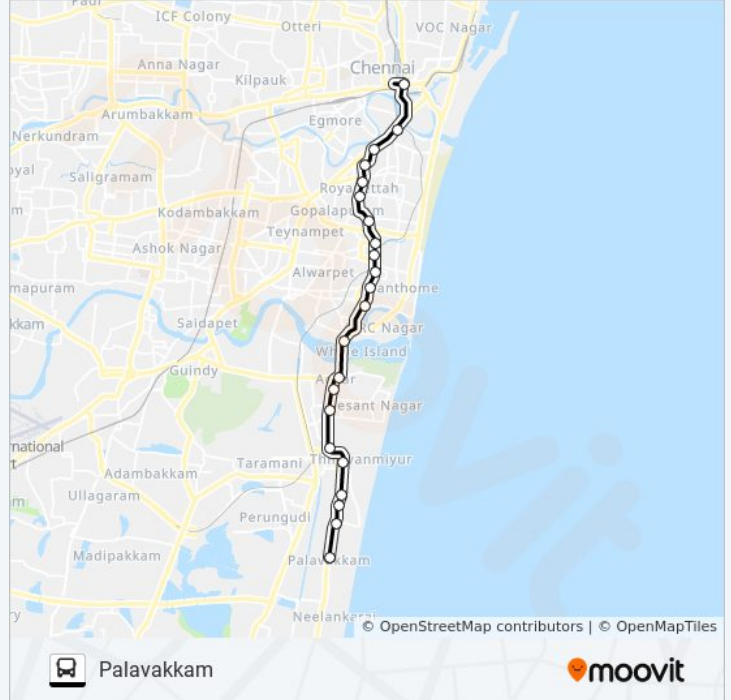

Thiruvanmiyur R.T.O.

Srinivasapuram

Kottivakkam

Palavakkam

Direction: Thiruvanmiyur

18 stops

[VIEW LINE SCHEDULE](#)

Central R.S. (M.G.R.Central)

Simson Periyar Bridge

Wellington Plaza

LIC

Wesley H.S.

Royapettah

Ajantha

Valluvar Silai

LUZ Corner

Mylapore Tank

Ramakrishna Madam

Mandaveli

Andhra Mahila Sabha Hospital (Sathya Studio)

Adyar Signal

Adayar O.T.

Adyar Depot

Jayanthi

Marudeeswarar Temple

A1 bus Time Schedule

Thiruvanmiyur Route Timetable:

Sunday	3:25 AM - 9:55 PM
Monday	3:25 AM - 9:55 PM
Tuesday	3:25 AM - 9:55 PM
Wednesday	3:25 AM - 9:55 PM
Thursday	3:25 AM - 9:55 PM
Friday	3:25 AM - 9:55 PM
Saturday	3:25 AM - 9:55 PM

A1 bus Info

Direction: Thiruvanmiyur

Stops: 18

Trip Duration: 29 min

Line Summary: