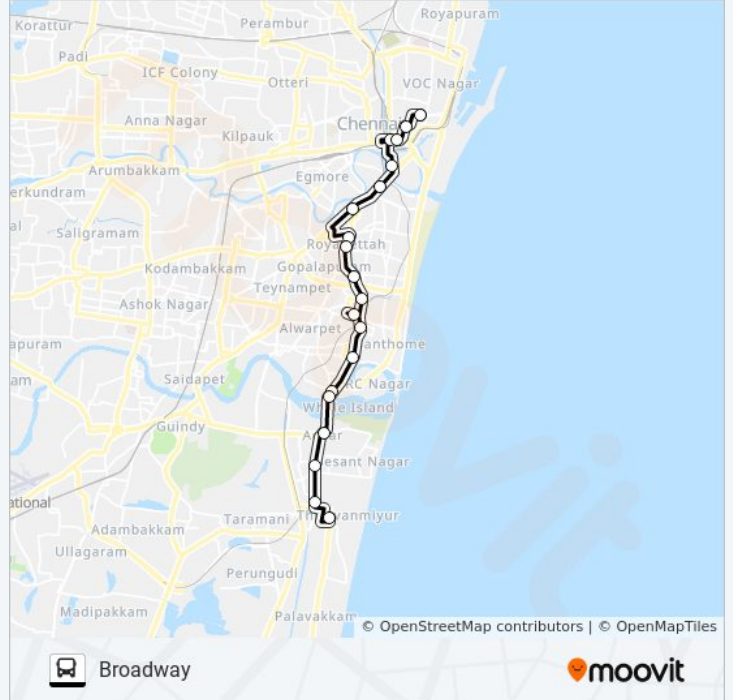

### Direction: Broadway

20 stops

[VIEW LINE SCHEDULE](#)

Thiruvanmiyur  
Jayanthi Theatre  
Adyar Depot  
Adyar Signal  
Andhra Mahila Sabha Hospital (Sathya Studio)  
A.M.S. Hospital  
Mandaveli  
Mylapore Tank  
LUZ  
Valluvar Silai  
Ajantha  
Royapettah General Hospital  
Wesley H.S.  
LIC  
P.Or & Sons  
Pallavan Salai/Periyar Bridge  
Central R.S. (M.G.R.Central)  
Central Railway Station  
Payaigada  
Broadway

### A1 bus Time Schedule

Broadway Route Timetable:

Sunday	8:55 PM
Monday	8:55 PM
Tuesday	8:55 PM
Wednesday	8:55 PM
Thursday	8:55 PM
Friday	8:55 PM
Saturday	8:55 PM

### A1 bus Info

**Direction:** Broadway

**Stops:** 20

**Trip Duration:** 27 min

**Line Summary:**

### A1 bus Info

**Direction:** Central Rs

**Stops:** 19

**Trip Duration:** 26 min

**Line Summary:**