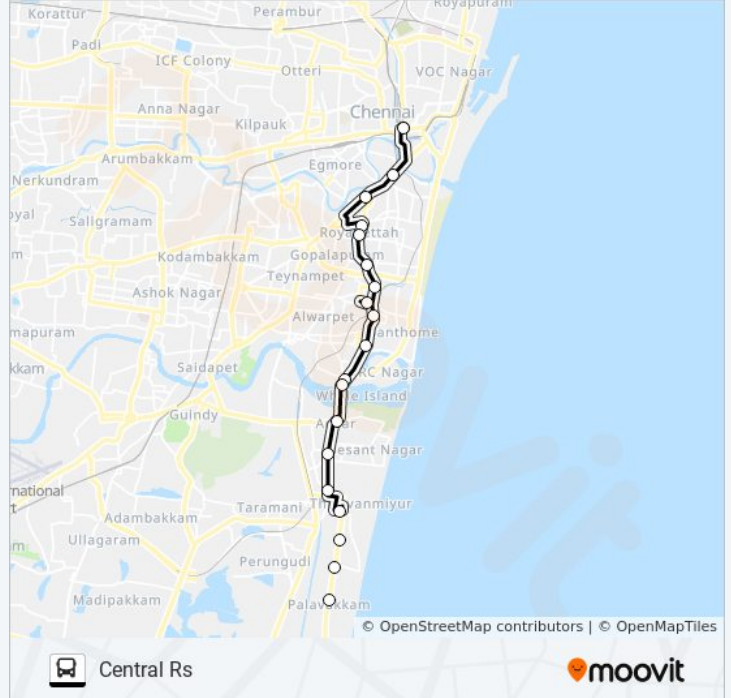

Central R.S. (M.G.R.Central)

Direction: Palavakkam

22 stops

[VIEW LINE SCHEDULE](#)

Central R.S. (M.G.R.Central)

Simson Periyar Bridge

Wellington Plaza

LIC

Wesley H.S.

Royapettah

Ajantha

Valluvar Silai

LUZ Corner

Mylapore Tank

Ramakrishna Madam

Mandaveli

Andhra Mahila Sabha Hospital (Sathya Studio)

Adyar Signal

Adayar O.T.

Adyar Depot

Jayanthi

Marudeeswarar Temple

A1 bus Time Schedule

Palavakkam Route Timetable:

Sunday	3:35 PM
Monday	3:35 PM
Tuesday	3:35 PM
Wednesday	3:35 PM
Thursday	3:35 PM
Friday	3:35 PM
Saturday	3:35 PM

A1 bus Info

Direction: Palavakkam

Stops: 22

Trip Duration: 40 min

Line Summary: