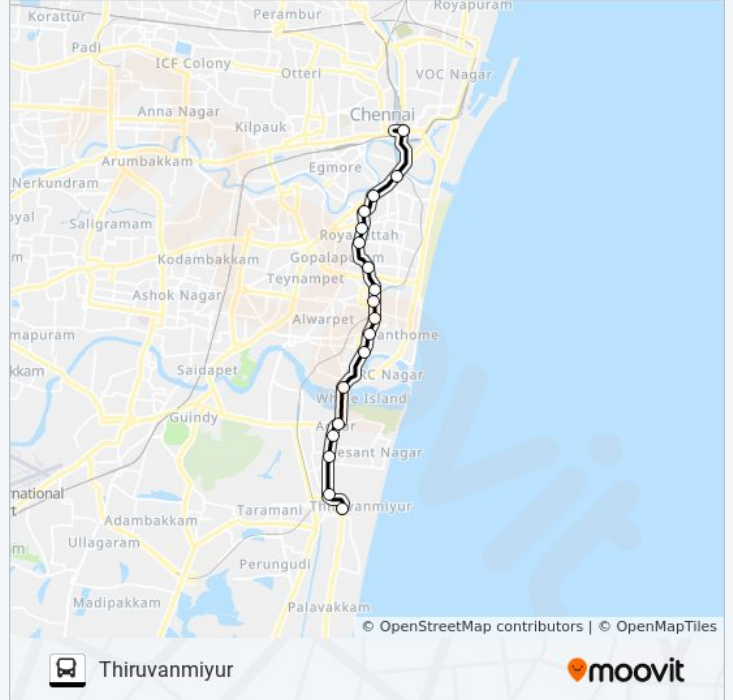

### A1 bus Info

**Direction:** Thiruvanmiyur

**Stops:** 18

**Trip Duration:** 29 min

**Line Summary:**

A1 bus time schedules and route maps are available in an offline PDF at [moovitapp.com](https://moovitapp.com). Use the [Moovit App](#) to see live bus times, train schedule or subway schedule, and step-by-step directions for all public transit in Chennai.