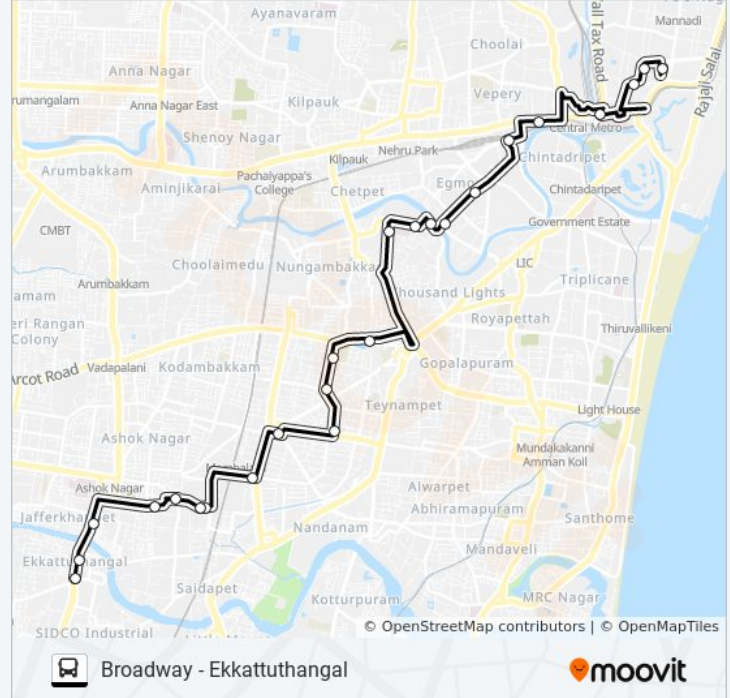

Srinivasa Theater

Mettupalayam

Raghavan Colony

Jaffarkhanpet

Defence Colony (Kalaimadal Nagar)

Ekkattuthangal

Direction: M.G.R Central

13 stops

[VIEW LINE SCHEDULE](#)

Thadandar Nagar

Duraiswamy Road

Pondy Bazar (Panagal Park)

Pondy Bazaar

Vidyalaya School

Vidyodaya

Valluvar Kottam

Sterling Road

Idm

Maternity Hospital

Egmore North R.S

Everest

Central Railway Station

10E bus Time Schedule

M.G.R Central Route Timetable:

Sunday	11:12 AM - 1:03 PM
Monday	11:12 AM - 1:03 PM
Tuesday	11:12 AM - 1:03 PM
Wednesday	11:12 AM - 1:03 PM
Thursday	11:12 AM - 1:03 PM
Friday	11:12 AM - 1:03 PM
Saturday	11:12 AM - 1:03 PM

10E bus Info

Direction: M.G.R Central

Stops: 13

Trip Duration: 20 min

Line Summary: