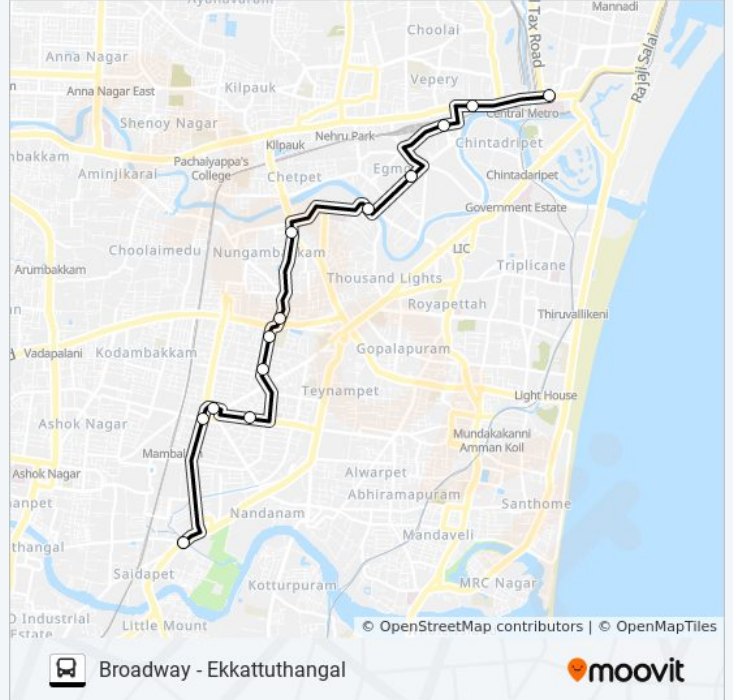

Egmore North R.S

Everest

Central Railway Station

10E bus Time Schedule

M.G.R Central Route Timetable:

Sunday	11:12 AM - 1:03 PM
Monday	11:12 AM - 1:03 PM
Tuesday	11:12 AM - 1:03 PM
Wednesday	11:12 AM - 1:03 PM
Thursday	11:12 AM - 1:03 PM
Friday	11:12 AM - 1:03 PM
Saturday	11:12 AM - 1:03 PM

10E bus Info

Direction: M.G.R Central

Stops: 13

Trip Duration: 20 min

Line Summary:

Direction: Saidapet West

18 stops

[VIEW LINE SCHEDULE](#)

10E bus Info

Direction: Saidapet West

Stops: 18

Trip Duration: 23 min

Line Summary:

10E bus time schedules and route maps are available in an offline PDF at moovitapp.com. Use the [Moovit App](#) to see live bus times, train schedule or subway schedule, and step-by-step directions for all public transit in Chennai.