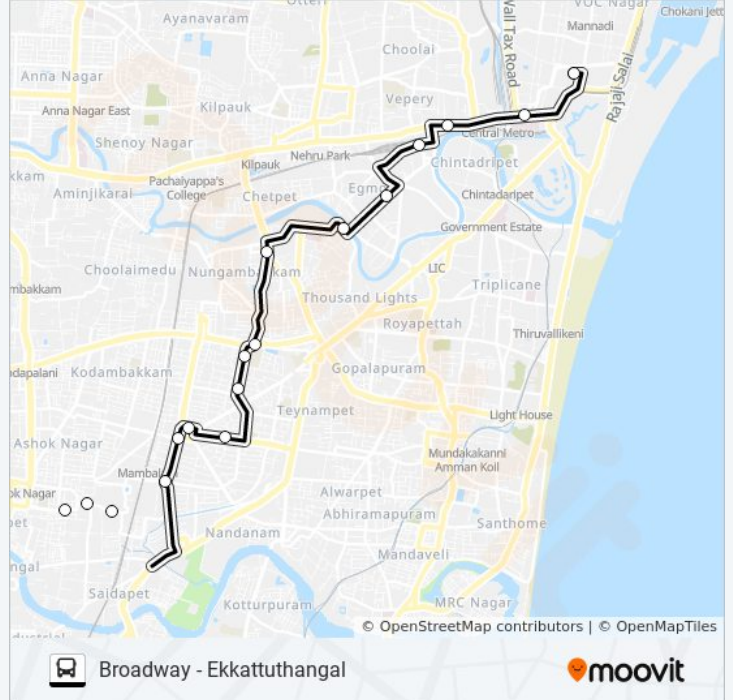

Broadway - Ekkattuthangal

[View In Website Mode](#)

The 10E bus line (Broadway - Ekkattuthangal) has 4 routes. For regular weekdays, their operation hours are:
(1) Broadway: 5:00 AM - 7:09 PM(2) Ekkattuthangal: 7:47 AM - 6:02 PM(3) M.G.R Central: 11:12 AM - 1:03 PM(4) Saidapet West: 5:50 AM - 8:24 PM

Use the Moovit App to find the closest 10E bus station near you and find out when is the next 10E bus arriving.

Direction: Broadway

20 stops

[VIEW LINE SCHEDULE](#)

Ekkattuthangal
Defence Colony (Kalaimadal Nagar)
Jaffarkhan Pet
Raghavan Colony Bus Stop
Mettupalayam
Srinivasa Theater
Thiagaraya Nagar
Duraiswamy Road
Pondy Bazar (Panagal Park)
Pondy Bazaar
Vidyalaya School
Vidyodaya
Valluvar Kottam Bus Stop
Sterling Road
Idm
Maternity Hospital
Egmore North R.S
Everest
Central Railway Station
Broadway

10E bus Info**Direction:** Broadway**Stops:** 20**Trip Duration:** 27 min**Line Summary:**

Direction: Ekkattuthangal

24 stops

[VIEW LINE SCHEDULE](#)

- Broadway
- Ratan Bazar
- Payaigada
- Central Park Town
- Everest
- Egmore North R.S.
- Maternity Hospital
- Cooptex
- Idm
- Dpi
- Shastri Bhavan
- Brs Hospital
- Vidyodaya
- Kamarajar House Bus Stop
- Power House
- Panagal Park
- T. Nagar Depot
- Thiyagi Aranganathan Saba

10E bus Info

Direction: M.G.R Central

Stops: 13

Trip Duration: 20 min

Line Summary:

Direction: Saidapet West

18 stops

[VIEW LINE SCHEDULE](#)