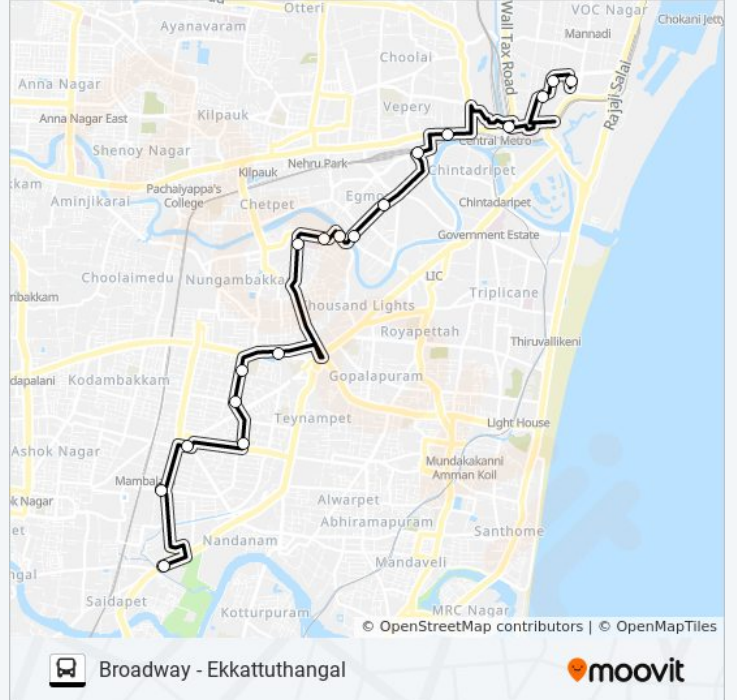

Use the Moovit App to find the closest 10E bus station near you and find out when is the next 10E bus arriving.

Direction: Broadway

20 stops

[VIEW LINE SCHEDULE](#)

Ekkattuthangal
Defence Colony (Kalaimadal Nagar)
Jaffarkhan Pet
Raghavan Colony Bus Stop
Mettupalayam
Srinivasa Theater
Thiagaraya Nagar
Duraiswamy Road
Pondy Bazar (Panagal Park)
Pondy Bazaar
Vidyalaya School
Vidyodaya
Valluvar Kottam Bus Stop
Sterling Road
Idm
Maternity Hospital
Egmore North R.S
Everest
Central Railway Station
Broadway

10E bus Info

Direction: M.G.R Central

Stops: 13

Trip Duration: 20 min

Line Summary:

Direction: Saidapet West

18 stops

[VIEW LINE SCHEDULE](#)

10E bus Time Schedule

Saidapet West Route Timetable:

Sunday	5:50 AM - 8:24 PM
Monday	5:50 AM - 8:24 PM
Tuesday	5:50 AM - 8:24 PM
Wednesday	5:50 AM - 8:24 PM
Thursday	5:50 AM - 8:24 PM
Friday	5:50 AM - 8:24 PM
Saturday	5:50 AM - 8:24 PM

10E bus Info

Direction: Saidapet West

Stops: 18

Trip Duration: 23 min

Line Summary:

10E bus time schedules and route maps are available in an offline PDF at moovitapp.com. Use the [Moovit App](#) to see live bus times, train schedule or subway schedule, and step-by-step directions for all public transit in Chennai.