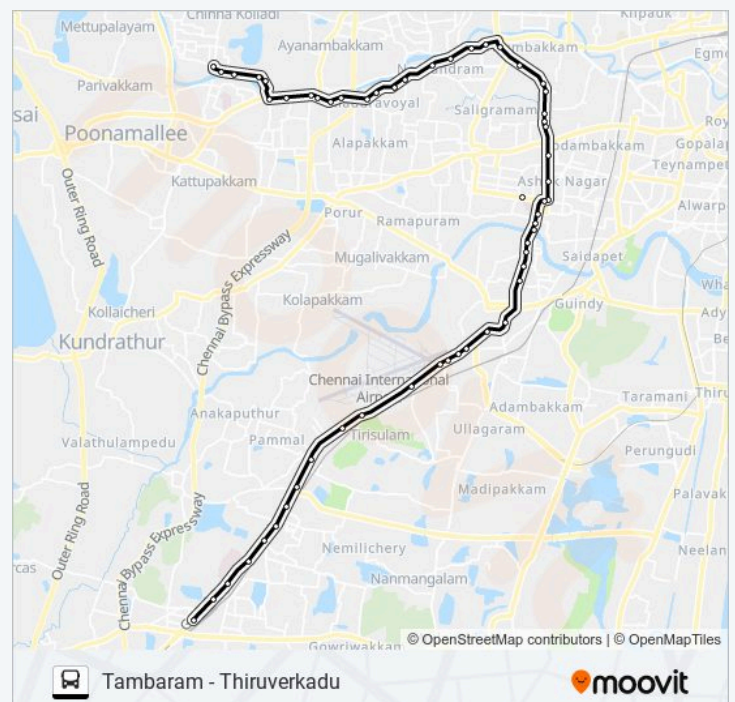

111 bus Info

Direction: Thiruverkadu

Stops: 54

Trip Duration: 75 min

Line Summary:

Defence Colony (Kalaimadal Nagar)

Kasi Theater

Jaffarkhan Pet