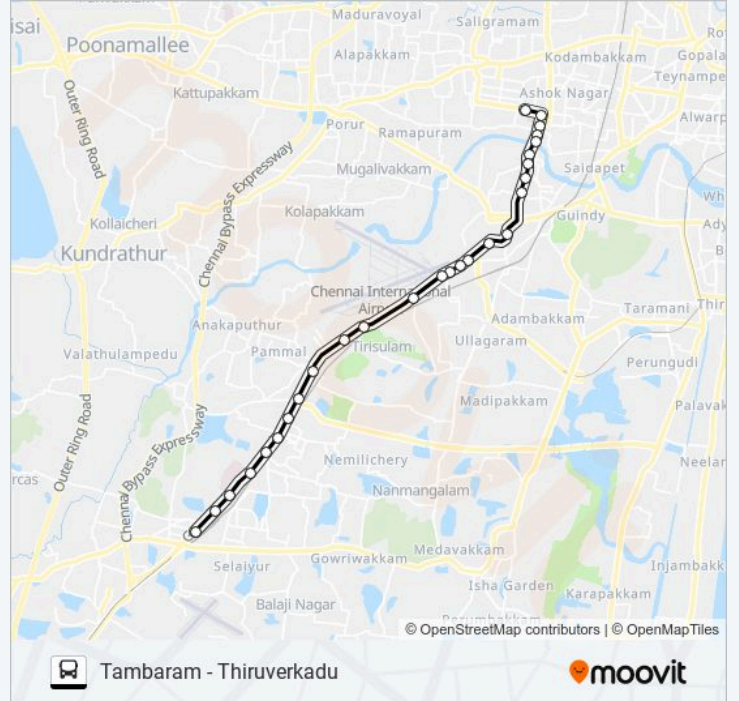

Ekkatuthangal

Defence Colony (Kalaimadal Nagar)

Kasi Theater

Jaffarkhan Pet

K.K Nagar Telephone Exchange

Ashok Pillar / Udhayam Theatre

K.K.Nagar Bus Station

Direction: K.K.Nagar B.S.

30 stops

[VIEW LINE SCHEDULE](#)

Thiruverkadu

Gurimedai

Mgr Nagar

Perumalagaram

Perumal Nagar

Vealanchavadi

Maduravoyal Earikarai

Kumar Theatre

Vanagaram

Vanagaram

Jesus Hall

Maduravoyal Erikarai

Maduravoyal

Maduravoyal Post Office

Maduravoyal Ration Kadai

Vengaya Mandi

Nerkundram

Mettukulam

111 bus Time Schedule

K.K.Nagar B.S. Route Timetable:

Sunday	19:25 - 22:20
Monday	19:25 - 22:20
Tuesday	19:25 - 22:20
Wednesday	19:25 - 22:20
Thursday	19:25 - 22:20
Friday	19:25 - 22:20
Saturday	19:25 - 22:20

111 bus Info

Direction: K.K.Nagar B.S.

Stops: 30

Trip Duration: 36 min

Line Summary: