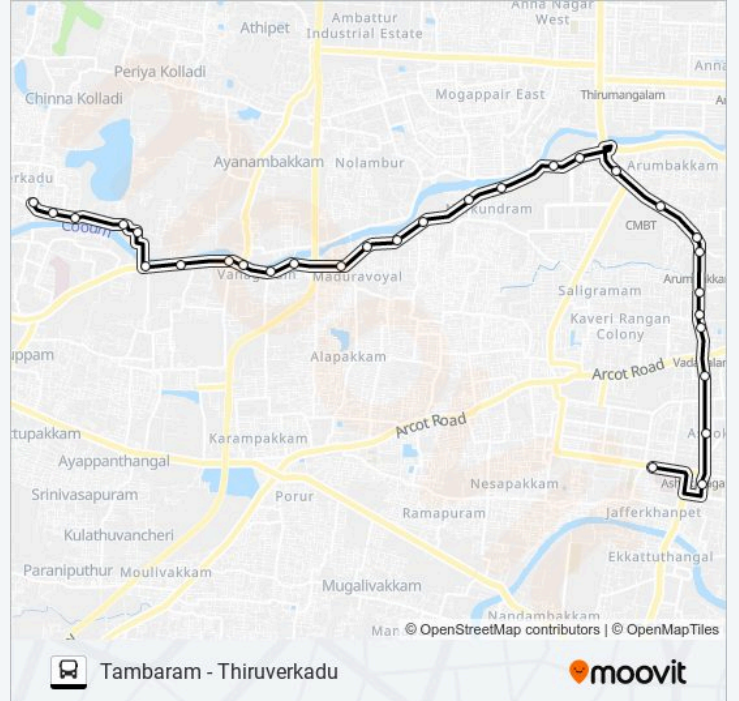

Rohini Theatre

Vijayakanth Kalayana Mandapam

M.G.R.Koyambedu (C.M.B.T.)

Mmda Colony

M.M.D.A. Colony Road Junction

Thirunagar

Junction Of III And 1st Ave

Vadapalani Kovil

Vadapalani

Ashok Nagar Canara Bank

Ashok Pillar / Udhayam Theatre

K.K.Nagar Bus Station

Direction: Tambaram

56 stops

[VIEW LINE SCHEDULE](#)

Thiruverkadu

Gurimedai

Mgr Nagar

Perumalagaram

Perumal Nagar

Vealanchavadi

Madhuravoyal Earikarai

Kumar Theatre

Vanagaram

Vanagaram

Jesus Hall

Maduravoyal Erikarai

Maduravoyal

Madhuravoyal Post Office

Maduravoyal Ration Kadai

Vengaya Mandi

Nerkundram

111 bus Time Schedule

Tambaram Route Timetable:

Sunday	04:10 - 20:30
Monday	04:10 - 20:30
Tuesday	04:10 - 20:30
Wednesday	04:10 - 20:30
Thursday	04:10 - 20:30
Friday	04:10 - 20:30
Saturday	04:10 - 20:30

111 bus Info

Direction: Tambaram

Stops: 56

Trip Duration: 79 min

Line Summary: