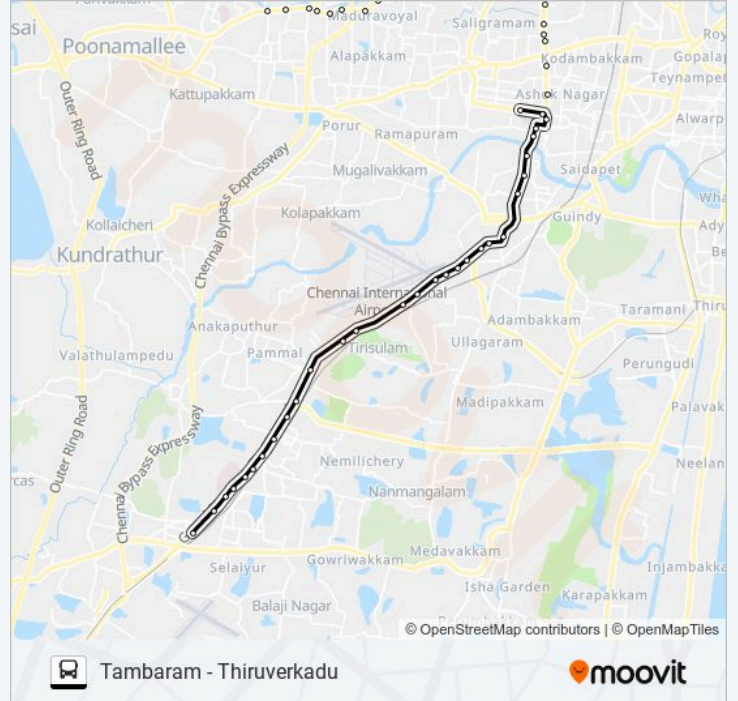

Mettukulam

Rohini Theatre

Vijayakanth Kalayana Mandapam

M.G.R.Koyambedu (C.M.B.T.)

Mmda Colony

M.M.D.A. Colony Road Junction

Thirunagar

Junction Of III And 1st Ave

Vadapalani Kovil

Vadapalani

Ashok Nagar Canara Bank

Ashok Pillar / Udhayam Theatre

Kasi Theater

Jaffarkhanpet

Defence Colony (Kalaimadal Nagar)

Ekkatuthangal / Ambul Nagar

CIPET

Aksharkhana

Cantonment Board (St. Thomas Mount Head Post Office)

St Thomas Mount

Alandur Bus Depot

Alandur Cement Road

JN Of Palavanthangal And GST

Old Airport

Airport Quarters

Meenambakkam

Airport Metro Station

Thrisoolam

Pallavaram

Ponds Company

E.S.I. Hospital

Chromepet