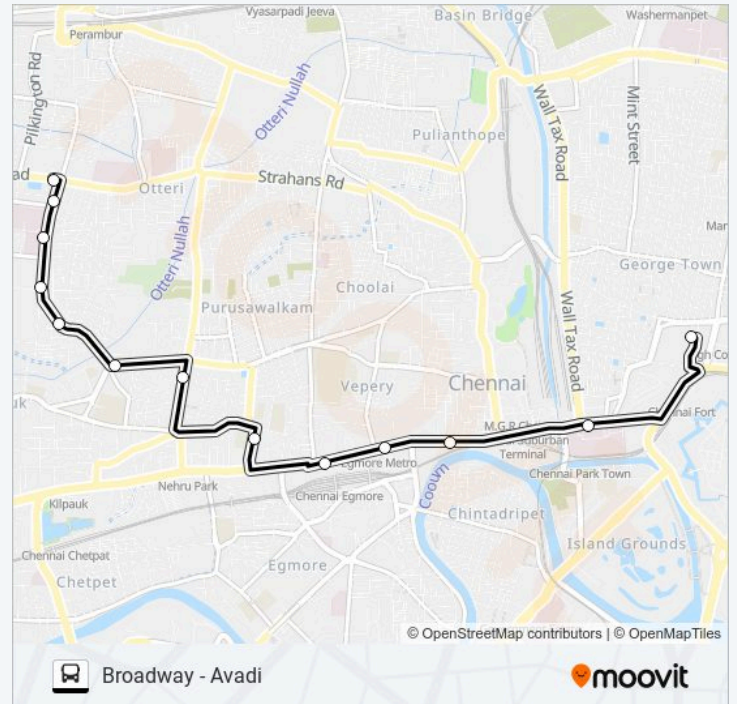

Direction: Avadi

Stops: 44

Trip Duration: 59 min

Line Summary:

Sidco Nagar

Wheels India Road Junction

Padi Lucas Tvs

Junction Of Central Avenue & Erikarai

Sayani

Ayanavaram Depot

120 bus Info

Direction: Ayanavaram B.S.

Stops: 32

Trip Duration: 43 min

Line Summary:

Direction: Ayanavaram B.S.

Thinathanthi
 Ywca
 Dharmaprakash/Petrol Bunk
 Motcham
 Kelleys
 Medavakkam
 Mental Hospital
 Esi
 Ramalinga Puram
 Ayanavaram Depot

Thursday 18:20
 Friday 18:20
 Saturday 18:20

120 bus Info

Direction: Ayanavaram B.S.

Stops: 13

Trip Duration: 18 min

Line Summary:

Direction: Broadway

44 stops

[VIEW LINE SCHEDULE](#)

Avadi
 Tube Products Of India
 Murugappa Polytechnic
 Vaishnavi Nagar
 Thirumullaivoyal
 Manikandapuram
 Vivekananda School
 Stedeford Hospital
 Ambathur O.T (Rakki Cinema)