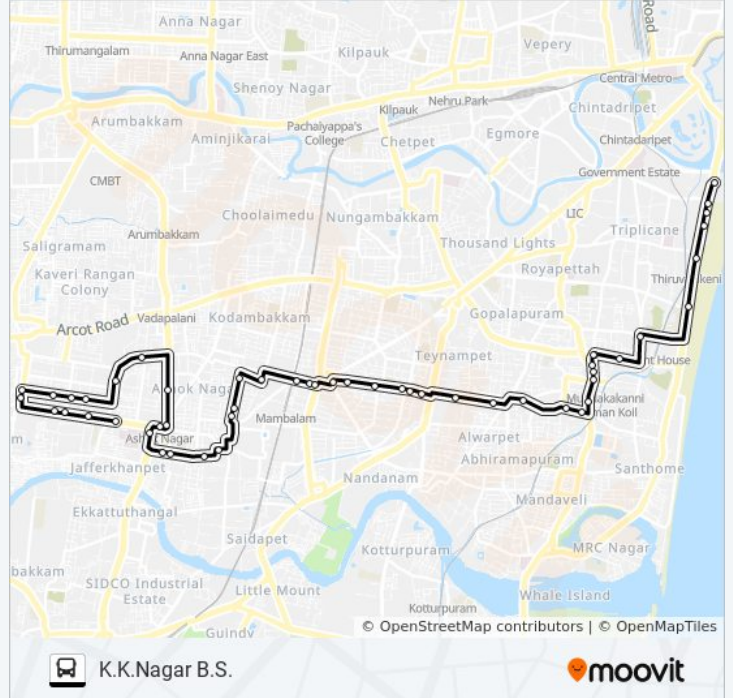

Kannagi Statue

Pondy Bazaar

Pondy Bazaar

Panagal Park

Pondy Bazar (Panagal Park)

Brindavan Street

Duraiswamy Subway

Pothys

S.R.M. Hospital

Anjugam School

Postal Colony

Postal Colony

Mettupalayam

Raghavan Colony

Ashok Nagar 11th Avenue

Govt. Girls H.Sc

Ashok Pillar / Udhayam Theatre

Ashok Pillar / Udhayam Theatre

Ashok Pillar / Udhayam Theatre

Ashok Nagar Canara Bank

Kamarajar Salai

Sivan Park

Double Jank

Padmanabha Seshadri High School

Ayampakkam Kovil

Munusamy Salai

Muthumariamman Koil

Ramachandra Hospital

Mgr Nagar Bus Stop

M.G.R Nagar

K.K.Nagar Bus Station

Direction: K.K.Nagar B.S.

12G bus Time Schedule