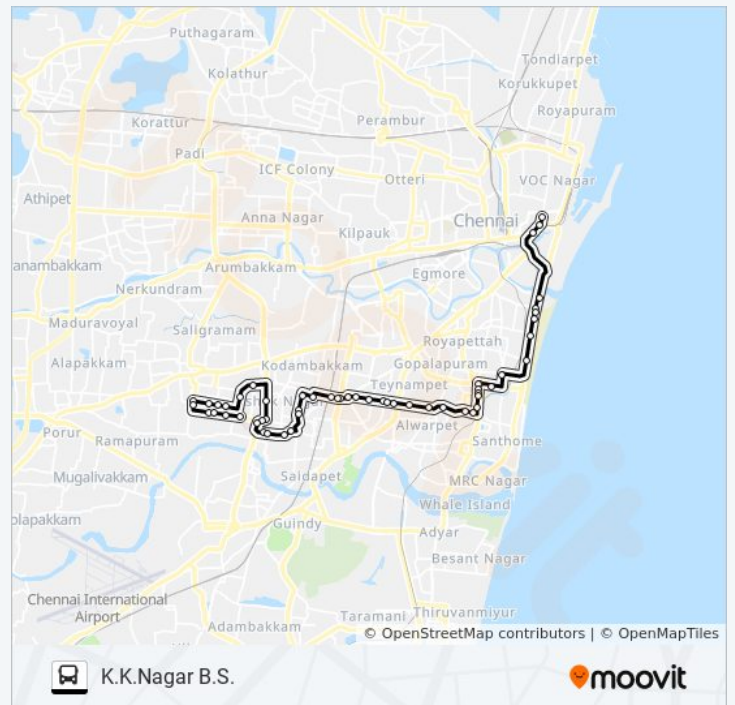

K.K.Nagar B.S. Route Timetable:

Sunday	09:55 - 10:30
Monday	09:55 - 10:30
Tuesday	09:55 - 10:30
Wednesday	09:55 - 10:30
Thursday	09:55 - 10:30
Friday	09:55 - 10:30
Saturday	09:55 - 10:30

12G bus Info

Direction: K.K.Nagar B.S.

Stops: 52

Trip Duration: 48 min

Line Summary:

Postal Colony

Postal Colony

Mettupalayam

Raghavan Colony

Ashok Nagar 11th Avenue