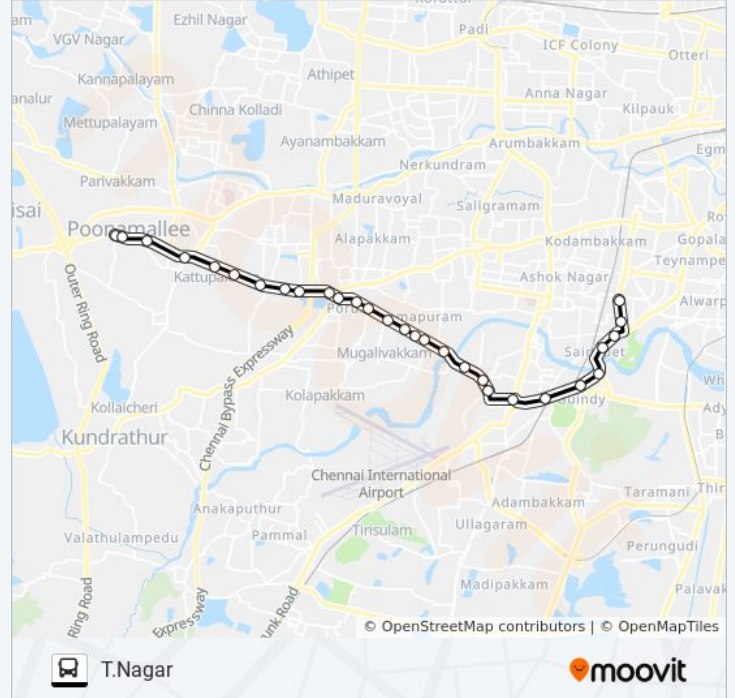

Nandambakkam

Jayanthi Theatre

Saint Thomas Hospital

Kathipara

Guindy R.S

Chellammal College

Little Mount Metro Station

Saidapet

Thadandar Nagar

Cit Nagar

Thiyagaraya Nagar (T.Nagar) Bus Depot Corner

154 bus time schedules and route maps are available in an offline PDF at moovitapp.com. Use the [Moovit App](#) to see live bus times, train schedule or subway schedule, and step-by-step directions for all public transit in Chennai.

[About Moovit](#) · [MaaS Solutions](#) · [Supported Countries](#) · [Mooviter Community](#)

© 2023 Moovit - All Rights Reserved

Check Live Arrival Times