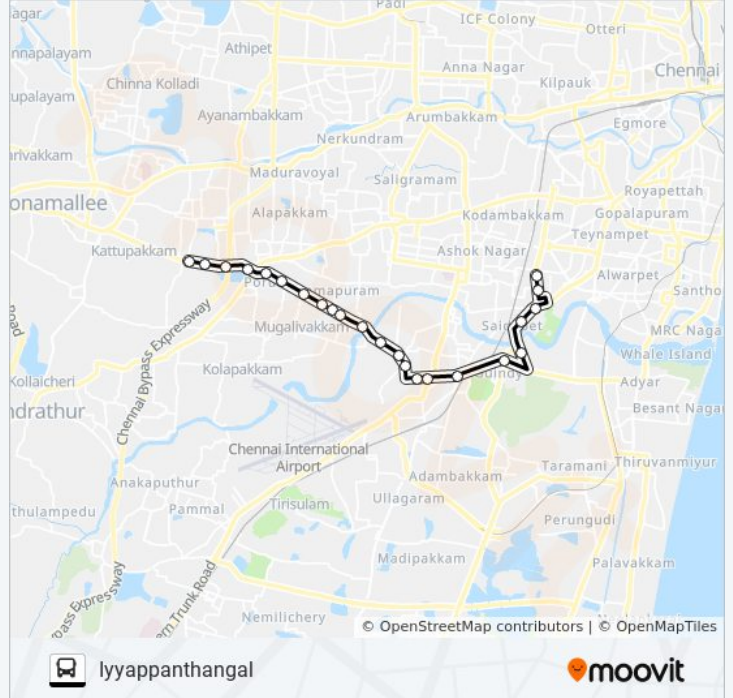

154 bus Info

Direction: Iyyappanthangal

Stops: 23

Trip Duration: 26 min

Line Summary:

Gopalakrishna Theatre

Porur

Retteri

Ramachandra Medical College

Iyyappanthangal

Direction: Poonamallee

30 stops

[VIEW LINE SCHEDULE](#)

Thiyagaraya Nagar (T.Nagar) Bus Depot Corner

Cit Nagar

Saidapet Tod Hunter Nagar