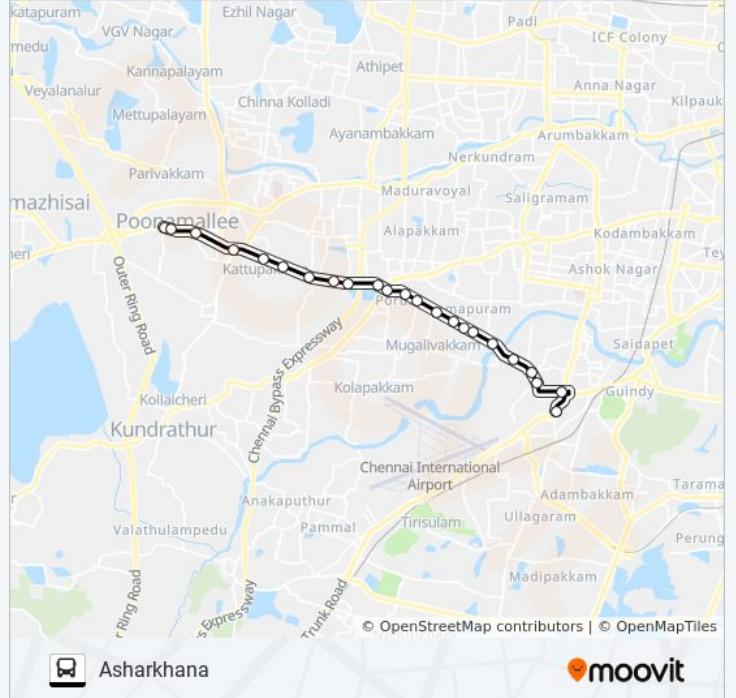

Use the Moovit App to find the closest 154 bus station near you and find out when is the next 154 bus arriving.

Direction: Asharkhana

23 stops

[VIEW LINE SCHEDULE](#)

- Poonamallee
- Poonamallee Government Hospital
- Kallarai
- Kumunanchavadi
- Vannan Kulam
- Kattupakkam
- Iyappanthangal Depot
- Ramachandra Medical College
- Porur Retteri (Karambakkam Chettiyar Agaram Main Road)
- Venkateshwara Hospital
- Porur
- Gopala Krishna Theatre
- Sakthi Nagar
- Mugalivakkam
- Moon Light
- D.L.F.
- L&T
- Ramapuram
- Nandambakkam
- Jayanthi Theatre

154 bus Info

Direction: Asharkhana

Stops: 23

Trip Duration: 28 min

Line Summary:

Saint Thomas Hospital

Kathipara

Aksharkhana

Direction: Iyyappanthangal

23 stops

[VIEW LINE SCHEDULE](#)

Thiyagaraya Nagar (T.Nagar) Bus Depot Corner

Cit Nagar

Saidapet Tod Hunter Nagar

Saidapet

Saidapet Court / Taluk Office

154 bus Info

Direction: Iyyappanthangal

Stops: 23

Trip Duration: 26 min

Line Summary:

Gopalakrishna Theatre

Porur

Retteri