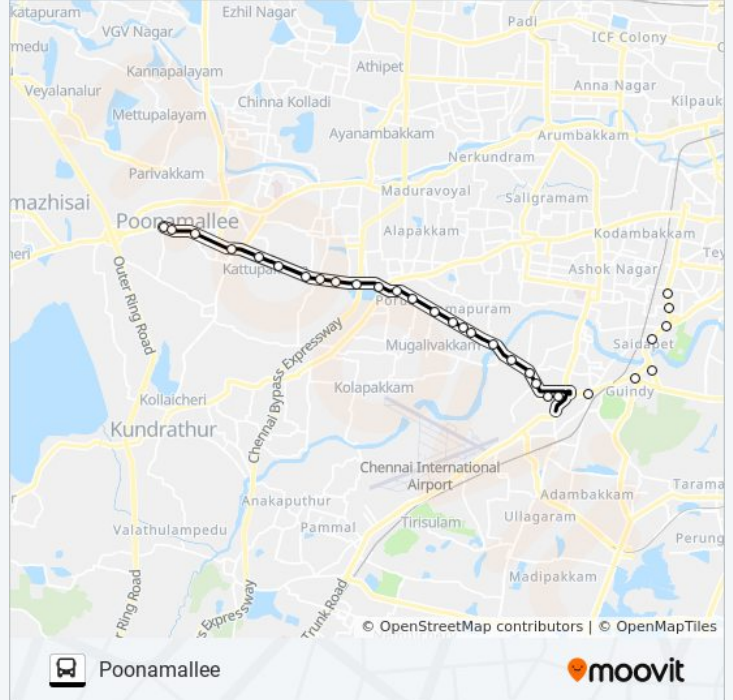

Line Summary:

Gopalakrishna Theatre

Porur

Retteri

Ramachandra Medical College

Iyyapanthangal

Iyyappanthangal Depot

Kattupakkam

Vannan Kulam

Kumunanchavadi

Kalarai

Poonamallee Government Hospital

Poonamallee

Direction: Saidapet

26 stops

[VIEW LINE SCHEDULE](#)