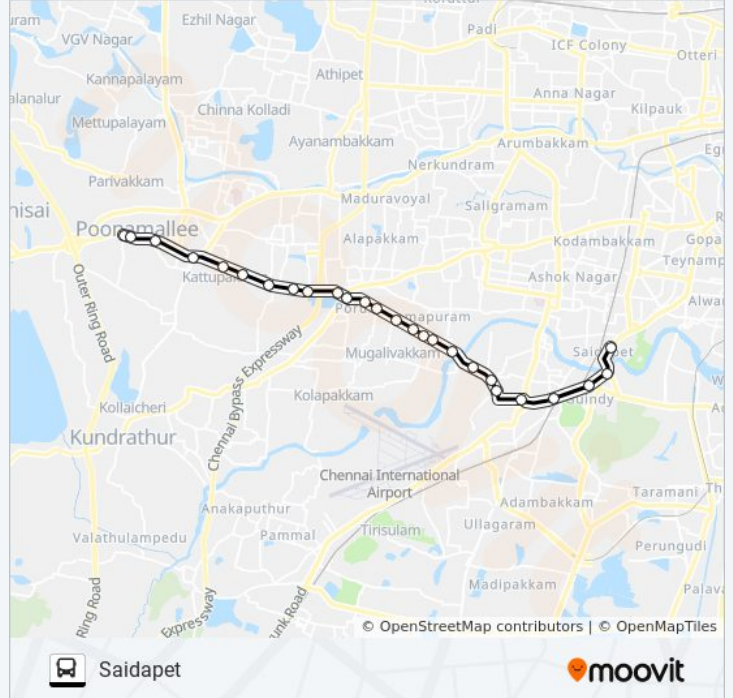

154 bus Info

Direction: Saidapet

Stops: 26

Trip Duration: 36 min

Line Summary:

Ramapuram

Nandambakkam

Jayanthi Theatre

Saint Thomas Hospital

Kathipara

Guindy R.S

Chellammal College

Little Mount Metro Station

Saidapet

Direction: Saidapet (Dep)

4 stops

154 bus Info

Direction: Saidapet (Dep)

Stops: 4

Trip Duration: 5 min

Line Summary:

Direction: T.Nagar

29 stops

[VIEW LINE SCHEDULE](#)