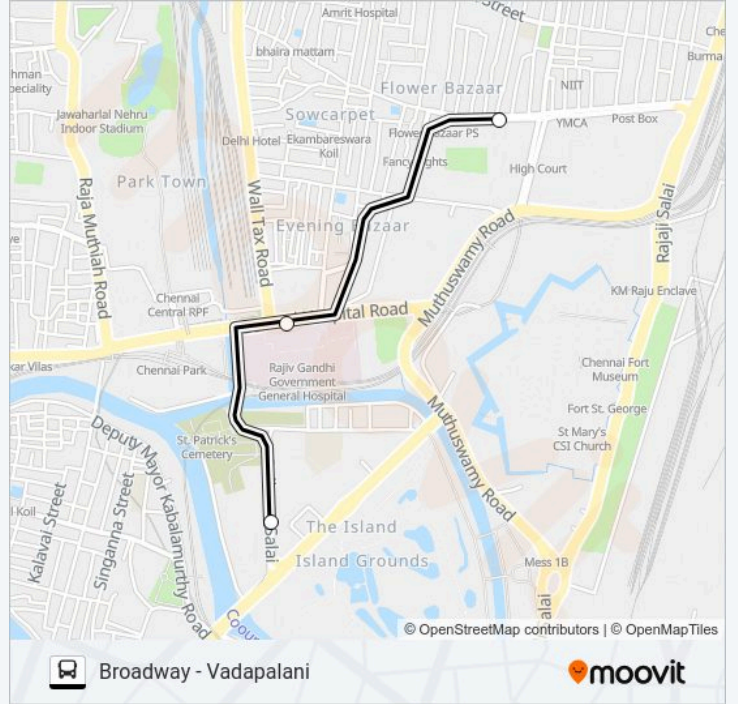

### 15F bus Info

**Direction:** Broadway

**Stops:** 23

**Trip Duration:** 36 min

**Line Summary:**

Government General Hospital

Broadway

### Direction: Central (Depot)

3 stops

[VIEW LINE SCHEDULE](#)

Broadway

M.G.R.Central Station

Pallavan Salai/Periyar Bridge

### 15F bus Time Schedule

Central (Depot) Route Timetable:

Sunday	21:30 - 22:38
Monday	21:30 - 22:38
Tuesday	21:30 - 22:38
Wednesday	21:30 - 22:38
Thursday	21:30 - 22:38
Friday	21:30 - 22:38
Saturday	21:30 - 22:38

### 15F bus Info

**Direction:** Central (Depot)

**Stops:** 3

**Trip Duration:** 3 min

**Line Summary:**

**Direction: Vadapalani**

25 stops

[VIEW LINE SCHEDULE](#)