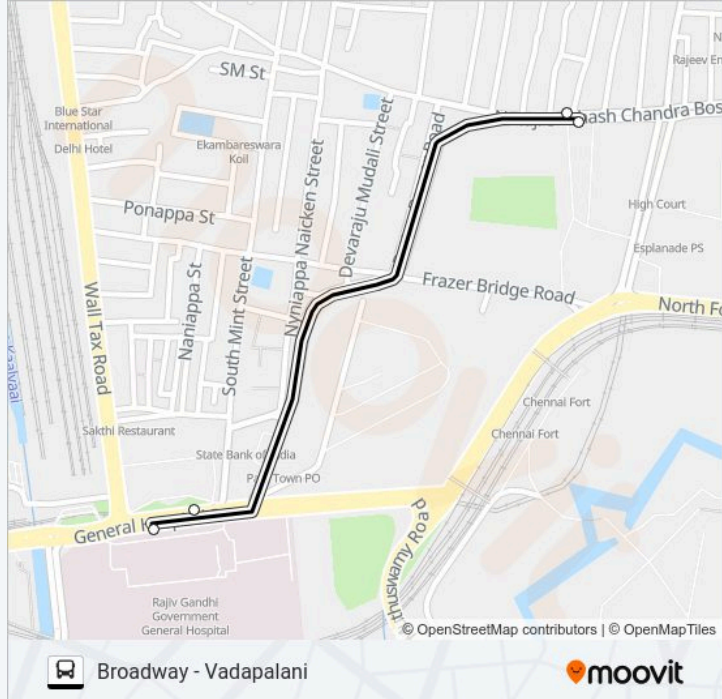

### 15F bus Info

**Direction:** Broadway

**Stops:** 23

**Trip Duration:** 36 min

**Line Summary:**

Government General Hospital

Broadway

### Direction: Central (Depot)

3 stops

[VIEW LINE SCHEDULE](#)

Broadway

M.G.R.Central Station

Pallavan Salai/Periyar Bridge

### 15F bus Info

**Direction:** Central (Depot)

**Stops:** 3

**Trip Duration:** 3 min

**Line Summary:**

**Direction: Vadapalani**

25 stops

[VIEW LINE SCHEDULE](#)