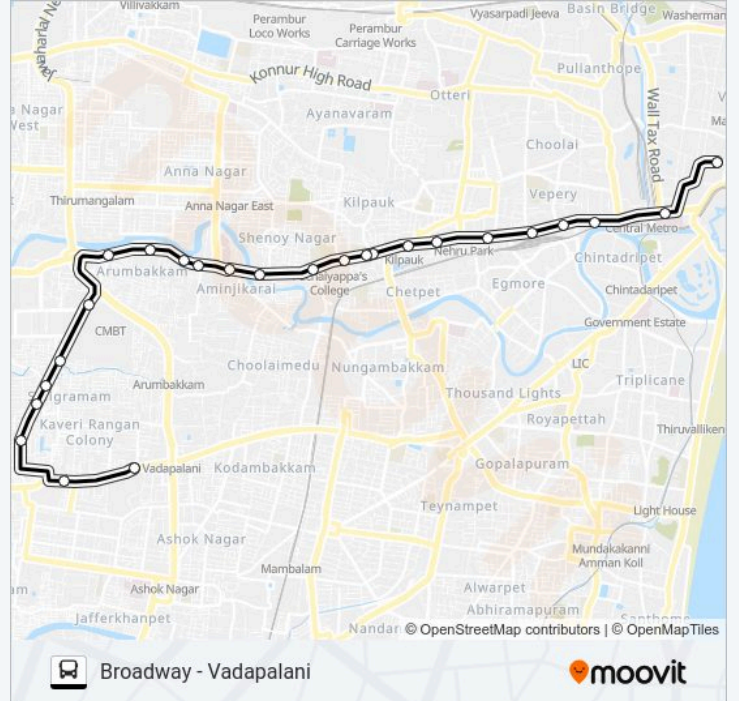

Koyambedu Market Tambaram

Chinmaya Nagar

Sai Nagar

Natesa Nagar

Elango Nagar Bus Stop

Avichi

Vadapalani Bus Station

15F bus time schedules and route maps are available in an offline PDF at moovitapp.com. Use the Moovit App to see live bus times, train schedule or subway schedule, and step-by-step directions for all public transit in Chennai.

© 2024 Moovit - All Rights Reserved