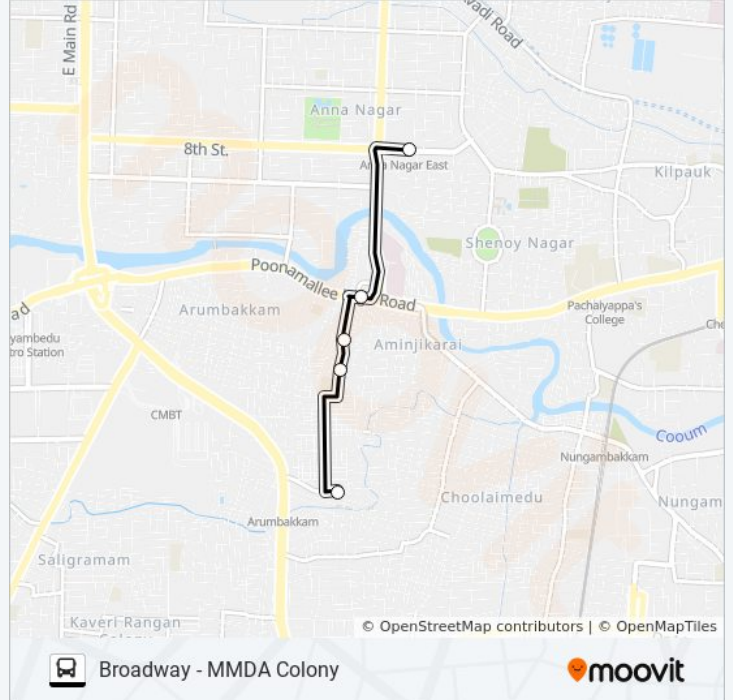

Broadway - MMDA Colony

Get The App

The 15G bus line (Broadway - MMDA Colony) has 3 routes. For regular weekdays, their operation hours are:
(1) Annanagar (Depot): 20:35 - 22:25(2) Broadway: 04:45 - 20:50(3) Mmda Colony: 05:25 - 21:40
Use the Moovit App to find the closest 15G bus station near you and find out when is the next 15G bus arriving.

Direction: Annanagar (Depot)

5 stops

[VIEW LINE SCHEDULE](#)

M.M.D.A. Colony

Mmda Water Tank

Mohan Hospital

Nsk Bus Stop

Anna Nagar East Metro Station

15G bus Info

Direction: Annanagar (Depot)

Stops: 5

Trip Duration: 5 min

Line Summary:

Direction: Broadway

18 stops

[VIEW LINE SCHEDULE](#)

15G bus Info

Direction: Broadway

Stops: 18

Trip Duration: 26 min

Line Summary:

Direction: Mmda Colony

17 stops

[VIEW LINE SCHEDULE](#)