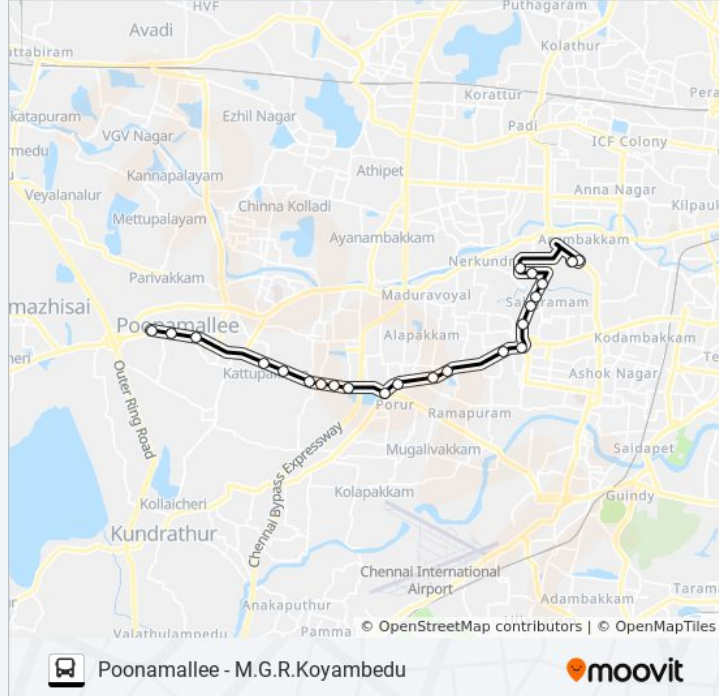

16J bus Info

Direction: Iyyappanthangal

Stops: 7

Trip Duration: 9 min

Line Summary:

Direction: M.G.R.Koyambedu

23 stops

[VIEW LINE SCHEDULE](#)

Natesa Nagar Bus Stop

Sai Nagar

16J bus Time Schedule

M.G.R.Koyambedu Route Timetable:

Sunday	6:15 AM - 10:00 PM
Monday	6:15 AM - 10:00 PM
Tuesday	6:15 AM - 10:00 PM
Wednesday	6:15 AM - 10:00 PM
Thursday	6:15 AM - 10:00 PM
Friday	6:15 AM - 10:00 PM
Saturday	6:15 AM - 10:00 PM

16J bus Info

Direction: M.G.R.Koyambedu

Stops: 23

Trip Duration: 34 min

Line Summary:

Chinmaya Nagar

Kaikari Market

Koyambedu Market

M.G.R.Koyambedu (C.M.B.T.)

M.G.R.Koyambedu (C.M.B.T.)

Direction: Poonamallee

20 stops

[VIEW LINE SCHEDULE](#)

M.G.R.Koyambedu (C.M.B.T.)

Koyambedu Market Tambaram

Chinmaya Nagar