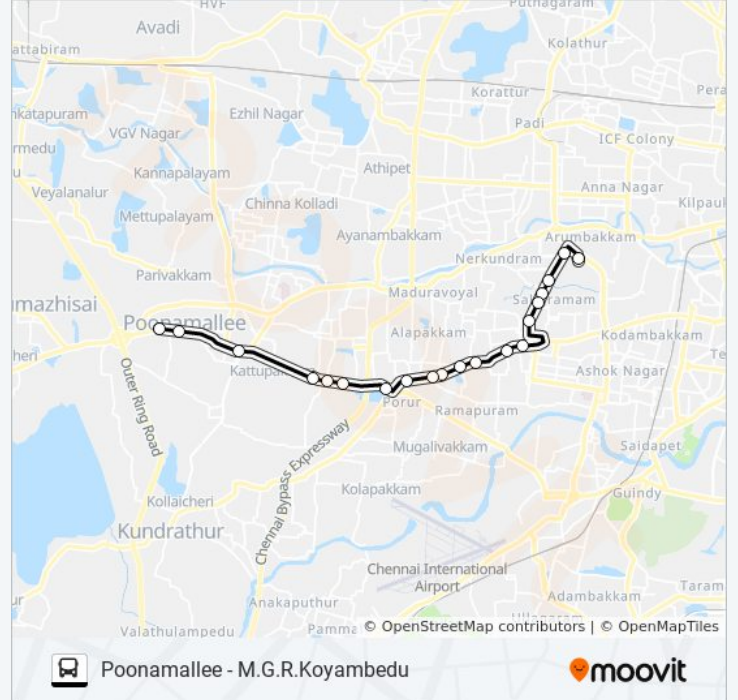

Use the Moovit App to find the closest 16J bus station near you and find out when is the next 16J bus arriving.

Direction: Iyyappanthangal

7 stops

[VIEW LINE SCHEDULE](#)

Poonamallee

Poonamallee Government Hospital

16J bus Info

Direction: Iyyappanthangal

Stops: 7

Trip Duration: 9 min

Line Summary:

Direction: M.G.R.Koyambedu

23 stops

[VIEW LINE SCHEDULE](#)

Poonamallee Route Timetable:

Sunday	5:10 AM - 9:10 PM
Monday	5:10 AM - 9:10 PM
Tuesday	5:10 AM - 9:10 PM
Wednesday	5:10 AM - 9:10 PM
Thursday	5:10 AM - 9:10 PM
Friday	5:10 AM - 9:10 PM
Saturday	5:10 AM - 9:10 PM

16J bus Info

Direction: Poonamallee

Stops: 20

Trip Duration: 32 min

Line Summary:

Poonamallee Government Hospital

Poonamallee

16J bus time schedules and route maps are available in an offline PDF at moovitapp.com. Use the [Moovit App](#) to see live bus times, train schedule or subway schedule, and step-by-step directions for all public transit in Chennai.