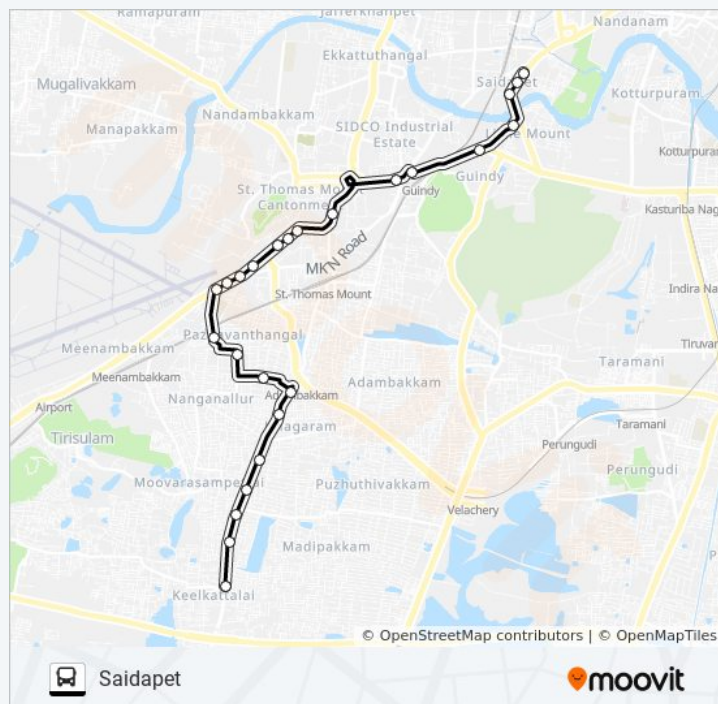

Wednesday 20:20

Thursday 20:20

Friday 20:20

Saturday 20:20

18D bus Info

Direction: Saidapet

Stops: 25

Trip Duration: 24 min

Cantonment Board (St. Thomas Mount Head Post Office)

Alandur Metro Station

Guindy M.K.N.Salai

Guindy Industrial Estate

Chellammal College

Little Mount Metro Station

Panagal Maligai

Kalaignar Ache

Saidapet

18D bus time schedules and route maps are available in an offline PDF at moovitapp.com. Use the [Moovit App](#) to see live bus times, train schedule or subway schedule, and step-by-step directions for all public transit in Chennai.