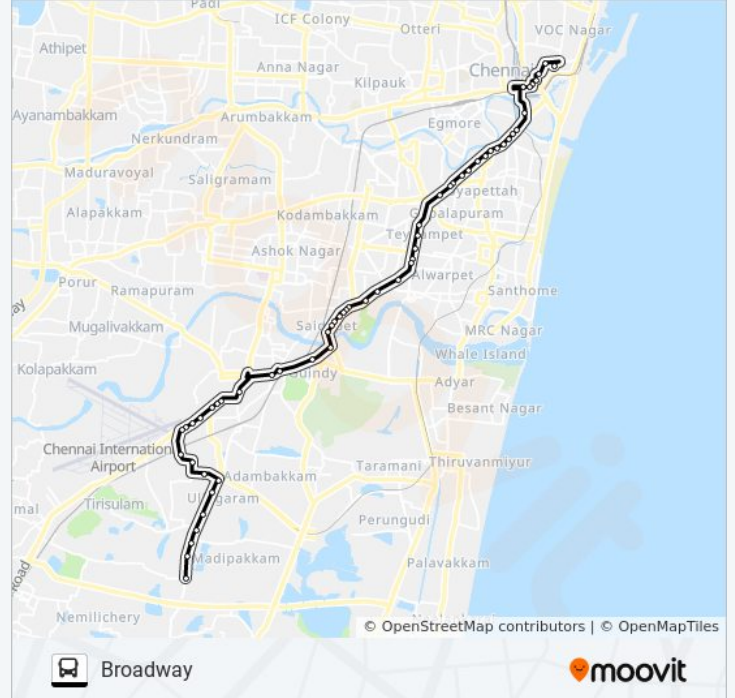

Teynampet

Siet

Vanavali

Teynampet

D.M.S.Metro Station

Thousand Light

Anand Theatre

Thousand Lights Busstop

M.G.R.Central Station

Government General Hospital

Southern Railway Divisional Office

Payaigada

Flower Market Broadway

Broadway

Direction: Broadway

30 stops

18D bus Time Schedule

Broadway Route Timetable:

Sunday	05:10
Monday	05:10
Tuesday	05:10
Wednesday	05:10
Thursday	05:10
Friday	05:10
Saturday	05:10

18D bus Info

Direction: Broadway

Stops: 30

Trip Duration: 25 min