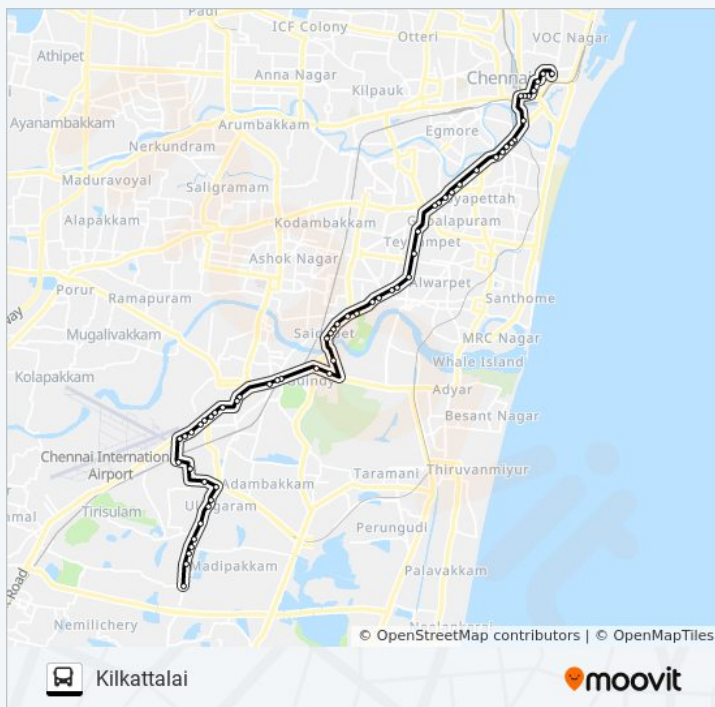

Saidapet Court / Taluk Office

18D bus Time Schedule

Kilkattalai Route Timetable:

Sunday	05:00 - 20:35
Monday	05:00 - 20:35
Tuesday	05:00 - 20:35
Wednesday	05:00 - 20:35
Thursday	05:00 - 20:35
Friday	05:00 - 20:35
Saturday	05:00 - 20:35

18D bus Info

Direction: Kilkattalai

Stops: 55

Trip Duration: 56 min

Line Summary:

Raj Bhavan Quarters

Concorde Spic

Guindy Metro Station

Wednesday 20:20

Thursday 20:20

Friday 20:20

Saturday 20:20

18D bus Info

Direction: Saidapet

Stops: 25

Trip Duration: 24 min