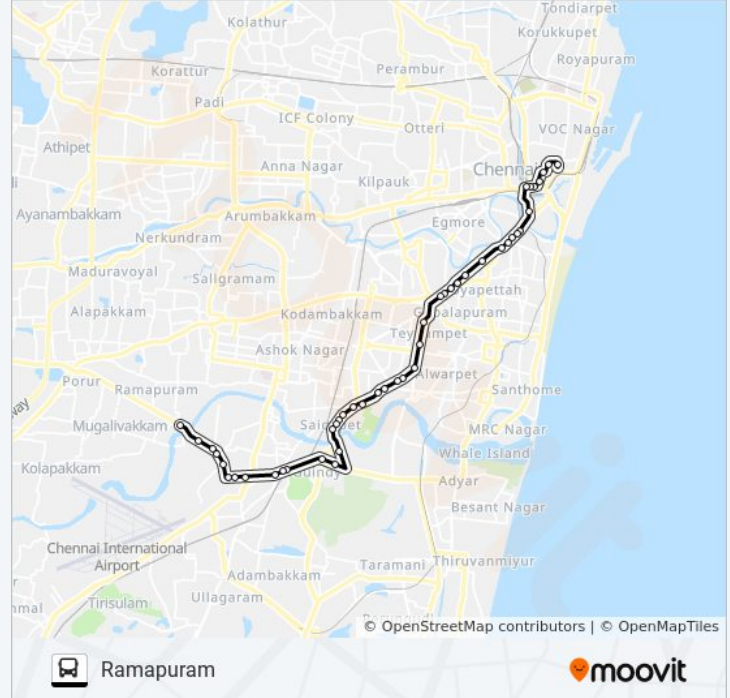

U.S. Embassy

D.M.S.Metro Station

Vaanavil

Siet

Nandanam Society/Defence Quarters

Defense Quaters

S.H.B

Nandanam Ymca

Nandanam Gmca

Saidapet Tod Hunter Nagar

Saidapet (Teachers Training College)

Saidapet

Kalaigner Ache

Panagal Maligai

Saidapet Court / Taluk Office

Raj Bhavan Quarters

Concorde Spic

Guindy Metro Station

Guindy Industrial Estate

Guindy M.K.N.Salai

Kathipara Bridge Junction

Saint Thomas Mount

Butt Road

Military Quarters

Jayanthi Theatre

Contonment Cemetery

Chennai Trade Centre

Ramapuram

18E bus time schedules and route maps are available in an offline PDF at moovitapp.com. Use the [Moovit App](#) to see live bus times, train schedule or subway schedule, and step-by-step directions for all public transit in Chennai.

[About Moovit](#) • [MaaS Solutions](#) • [Supported Countries](#) • [Mooviter Community](#)

Check Live Arrival Times