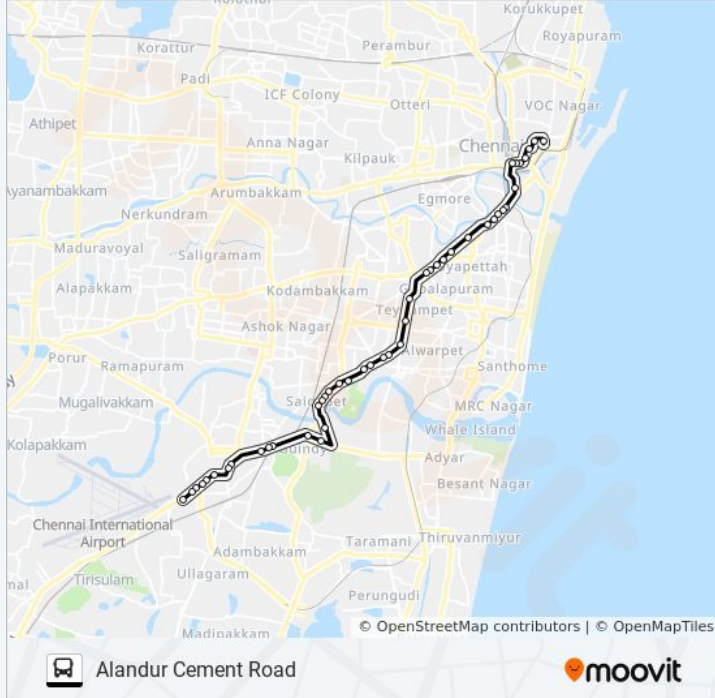

Cantonment Board (St. Thomas Mount Head Post Office)

St Thomas Mount

Ota Metro Station

Alandur Court

Alandur Bus Depot

Alandur Cement Road

Direction: Broadway

47 stops