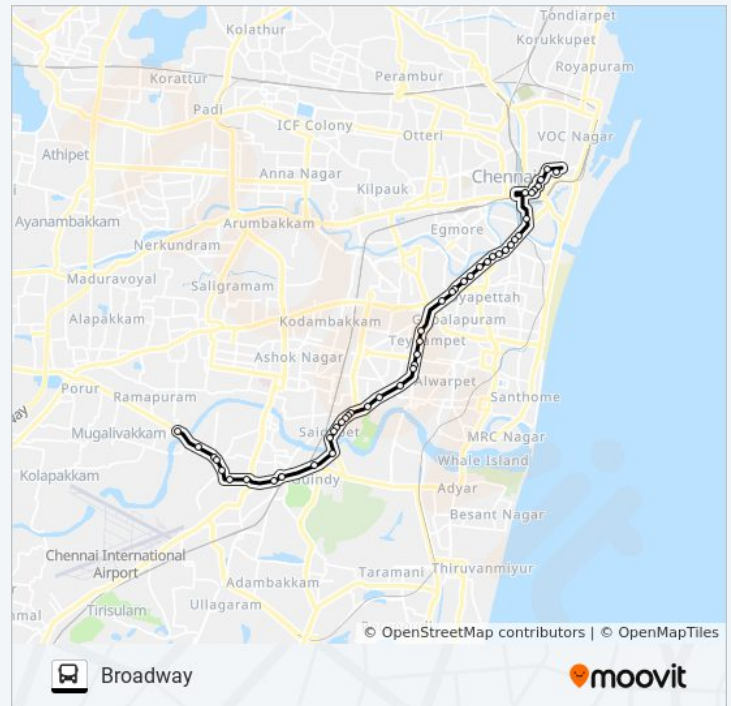

The Hindu

Friday

4:50 AM - 9:00 PM

Saturday

4:50 AM - 9:00 PM

18E bus Info

Direction: Broadway

Stops: 47

Trip Duration: 42 min

Line Summary:

P.Or & Sons

Simson Periyar Bridge

Pallavan Salai/Periyar Bridge

Central R.S. (M.G.R.Central)

Central Railway Station

Southern Railway Divisional Office

18E bus Info

Direction: Ramapuram

Stops: 46

Trip Duration: 44 min

Line Summary:

U.S. Embassy

D.M.S.Metro Station

Vaanavil