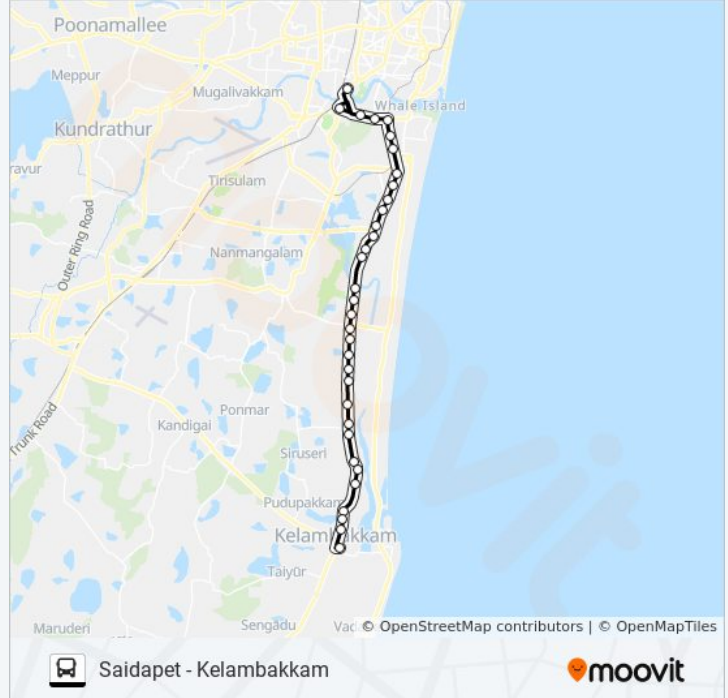

**19B bus Info****Direction:** Kelambakkam**Stops:** 33**Trip Duration:** 63 min**Line Summary:**

Satyabhama Dental College And Hospital

Semmancheri

Ags Navalur

Navalur

Siruseri I.T.Park

Palavasthic Chemicals

### Direction: Saidapet

39 stops

[VIEW LINE SCHEDULE](#)

Kelambakkam Bus Station

Chettinad Hospital

Hindustan Eng College

Padur

Khazipattur