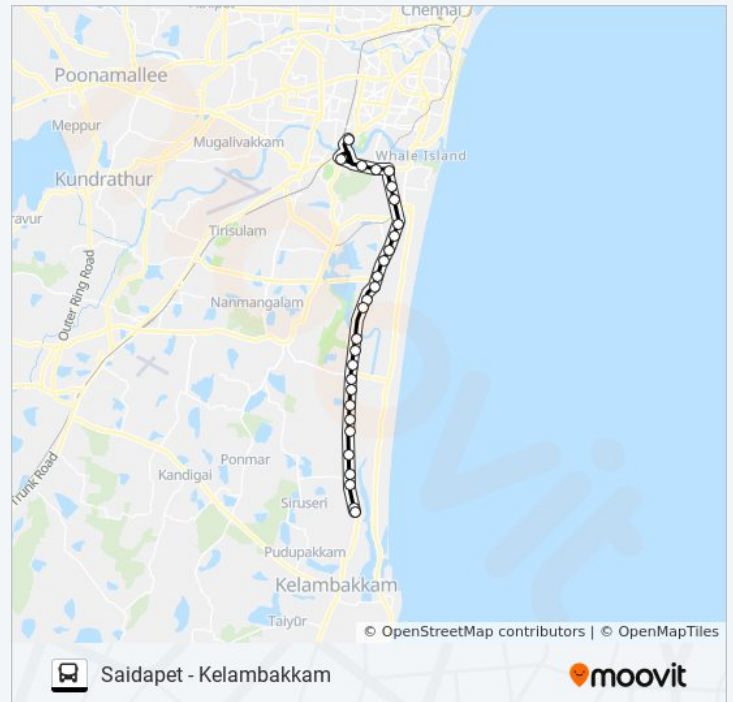

Direction: Siruseri I.T.Park

Stops: 28

Trip Duration: 63 min

Line Summary:

Igp

Kandanchavadi

Perungudi

Seevaram

D.B.Jain College

Mettukuppam

Thoraipakkam Tea Shop

Tcs

Karapakkam

Accenture Shozhanganallur

Shozinganallur P.U.

Aavin

Ponniyamman Kovil

Kumaran Nagar

Satyabhama Dental College And Hospital

Semmancheri

Ags Navalur

Navalur

Siruseri

Siruseri I.T.Park

19B bus time schedules and route maps are available in an offline PDF at moovitapp.com. Use the [Moovit App](#) to see live bus times, train schedule or subway schedule, and step-by-step directions for all public transit in Chennai.

[About Moovit](#) • [MaaS Solutions](#) • [Supported Countries](#) • [Mooviter Community](#)

© 2023 Moovit - All Rights Reserved

Check Live Arrival Times