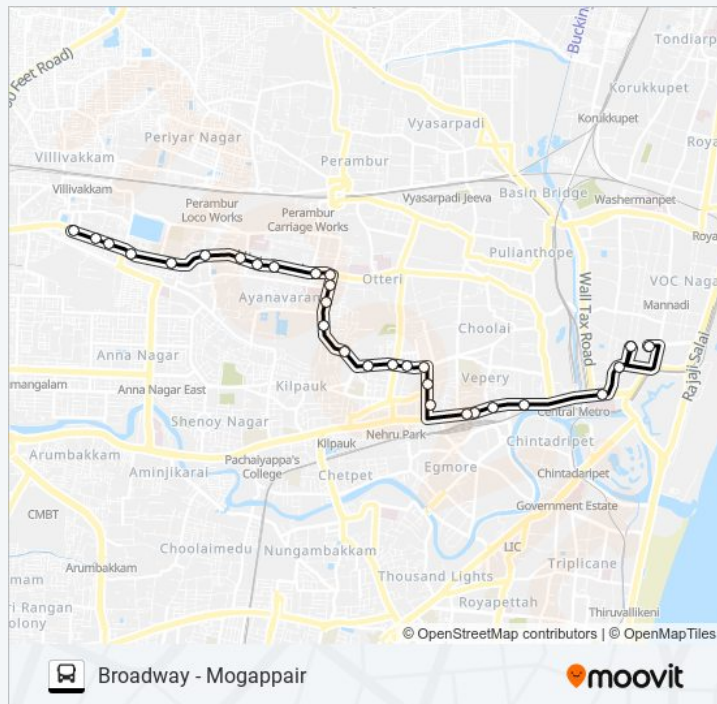

Ywca

Railway Quarters

Thinathanthi

Everest

Government General Hospital

Payaigada

Flower Market Broadway

Broadway

20A bus Info

Direction: Broadway

Stops: 29

Trip Duration: 27 min

Line Summary:

Direction: J.J.Nagar West

18 stops

[VIEW LINE SCHEDULE](#)