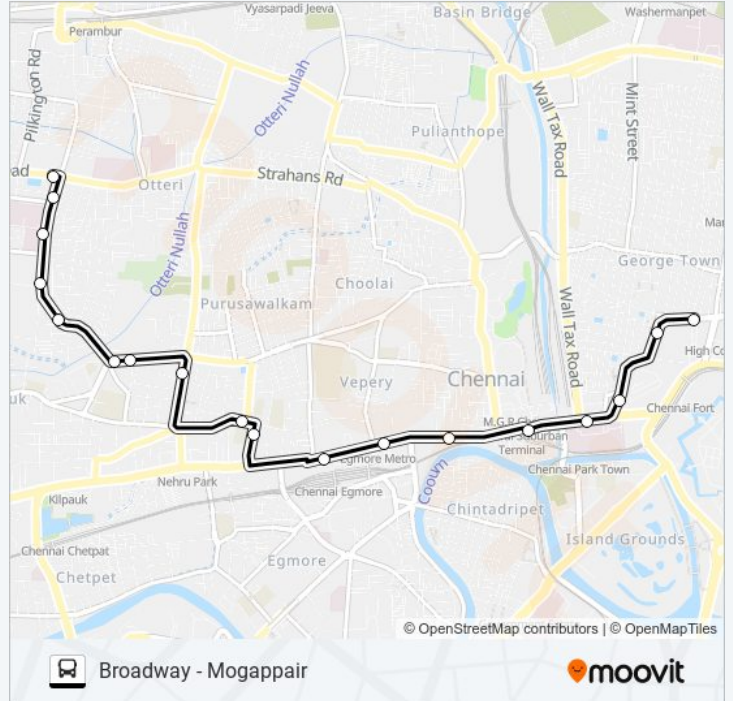

20A bus Info

Direction: Broadway

Stops: 29

Trip Duration: 27 min

Line Summary:

Direction: J.J.Nagar West

18 stops

[VIEW LINE SCHEDULE](#)

Medavakkam

Mental Hospital

Esi

Ramalinga Puram

Ayanavaram Depot

20A bus Info

Direction: J.J.Nagar West

Stops: 18

Trip Duration: 15 min

Line Summary:

Direction: Mogappair

40 stops

[VIEW LINE SCHEDULE](#)

Broadway

Ratan Bazar

Park Town