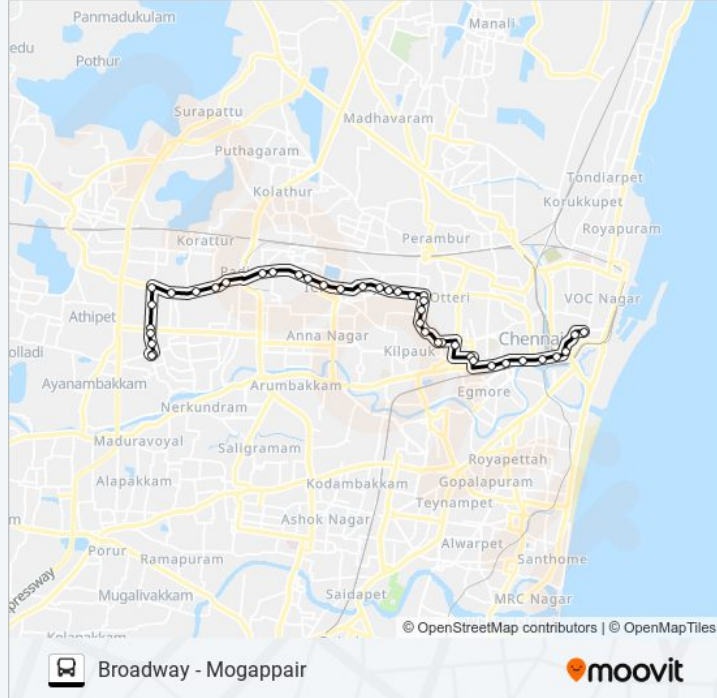

Mogappair West Bus Terminus

Direction: Villivakkam

27 stops

[VIEW LINE SCHEDULE](#)

Broadway

20A bus Time Schedule

Villivakkam Route Timetable:

Sunday	11:50
Monday	11:50