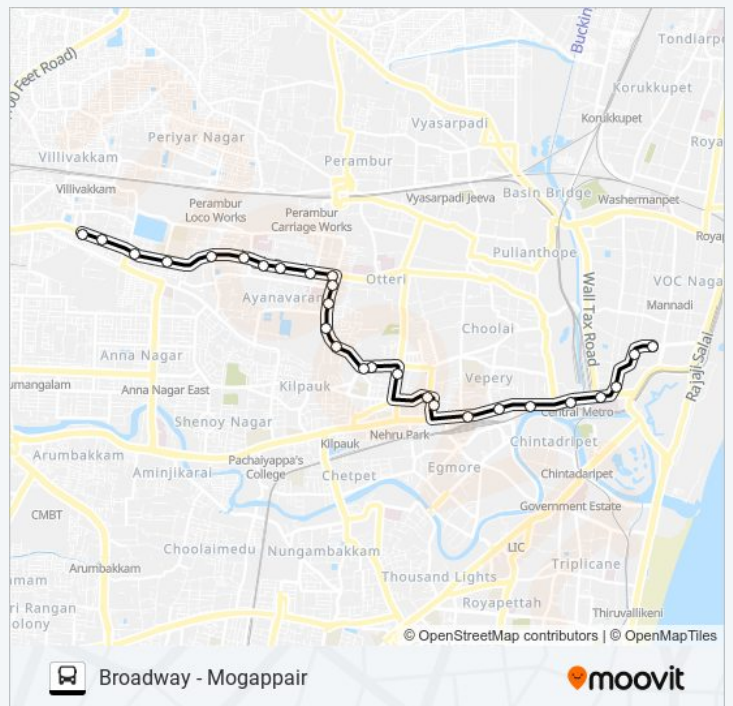

Use the Moovit App to find the closest 20A bus station near you and find out when is the next 20A bus arriving.

Direction: Ayanavaram B.S..

24 stops

[VIEW LINE SCHEDULE](#)

Mogappair West Bus Terminus

Mogapair

Direction: Ayanavaram B.S..

Stops: 24

Trip Duration: 23 min

Line Summary:

Noor Hotel

Sayani

Ayanavaram Depot

Direction: Broadway

Mogappair West Bus Terminus

Direction: Villivakkam

27 stops

[VIEW LINE SCHEDULE](#)

Broadway

20A bus Time Schedule

Villivakkam Route Timetable:

Sunday	11:50
Monday	11:50

Tuesday	11:50
Wednesday	11:50
Thursday	11:50
Friday	11:50
Saturday	11:50

20A bus Info

Direction: Villivakkam

Stops: 27

Trip Duration: 27 min

Line Summary:

20A bus time schedules and route maps are available in an offline PDF at moovitapp.com. Use the [Moovit App](#) to see live bus times, train schedule or subway schedule, and step-by-step directions for all public transit in Chennai.