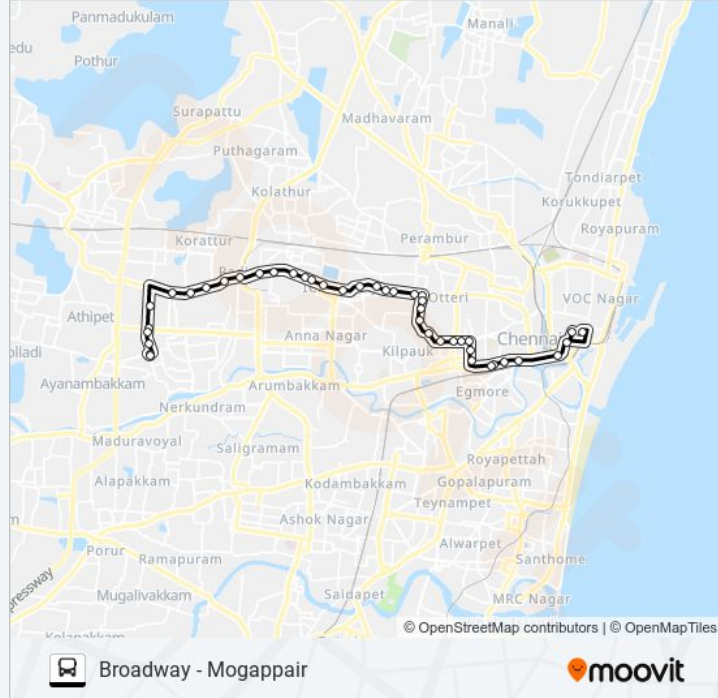

20A bus Info

Direction: Broadway

Stops: 42

Trip Duration: 46 min

Line Summary:

Railway Quarters

Joint Office

Ayanavaram

Everest

Government General Hospital

Payaigada

Flower Market Broadway

Broadway

Direction: Broadway

29 stops

[VIEW LINE SCHEDULE](#)