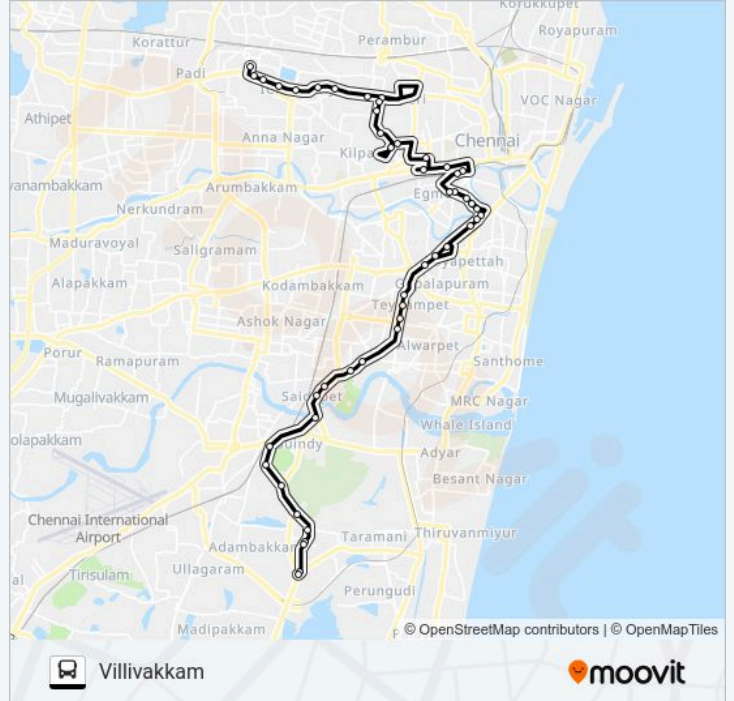

23V bus Info

Direction: Velachery

Stops: 39

Trip Duration: 43 min

Line Summary:

S.H.B

Saidapet Tod Hunter Nagar

Saidapet (Teachers Training College)

Little Mount Metro Station

Kalaignar Ache

Saidapet (Teachers Training College)

Nandanam

S.H.B.

23V bus Time Schedule

Villivakkam Route Timetable:

Sunday	07:20 - 17:10
Monday	07:20 - 17:10
Tuesday	07:20 - 17:10
Wednesday	07:20 - 17:10
Thursday	07:20 - 17:10
Friday	07:20 - 17:10
Saturday	07:20 - 17:10

23V bus Info

Direction: Villivakkam

Stops: 48

Trip Duration: 58 min

Line Summary:

Siet
Vanavali
Teynampet
D.M.S.Metro Station
Thousand Light
Anand Theatre
T.V.S
L.I.C.
Wellington Plaza
Mount Road, 826
Chitra Theatre Bus Stop
Pudupet Bus Stop
Pudupet Market Bus Stop
Egmore High Court
Commissioner Office
Egmore Bus Stand
Egmore North R.S
Ywca
Dasaprakash
Mctm School
Abirami Mahal
Kelleys
Medavakkam
Esi
Ramalinga Puram
Ayanavaram
Sayani
Joint Office
Railway Quarters
Kamabar Arangam
I.C.F.
Kallu Kadai