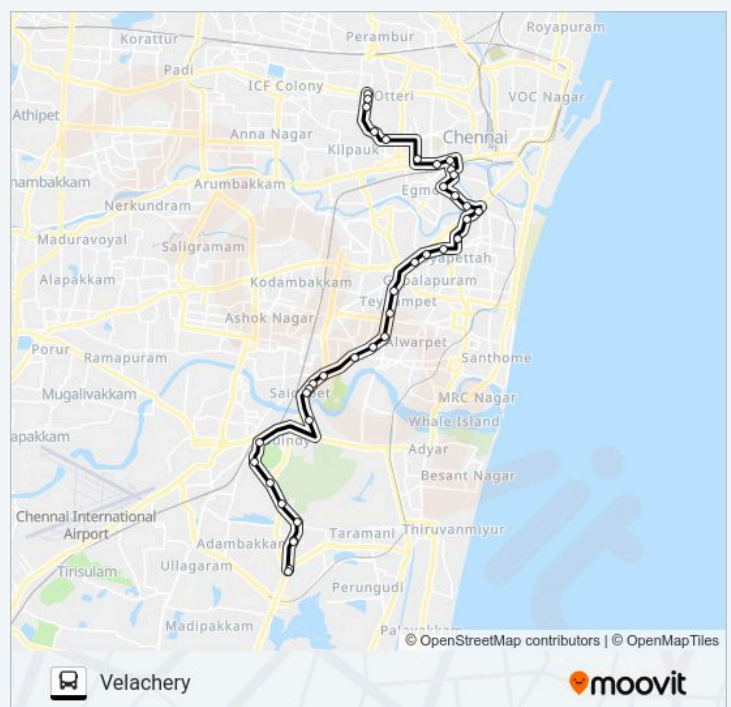

Church Park School

D.M.S.Metro Station

Vaanavil

Siet

Nandanam Society/Defence Quarters

23V bus Time Schedule

Velachery Route Timetable:

Sunday	06:00
Monday	06:00
Tuesday	06:00
Wednesday	06:00
Thursday	06:00
Friday	06:00
Saturday	06:00

23V bus Info

Direction: Velachery

Stops: 39

Trip Duration: 43 min

Line Summary:

S.H.B

Saidapet Tod Hunter Nagar

Saidapet (Teachers Training College)