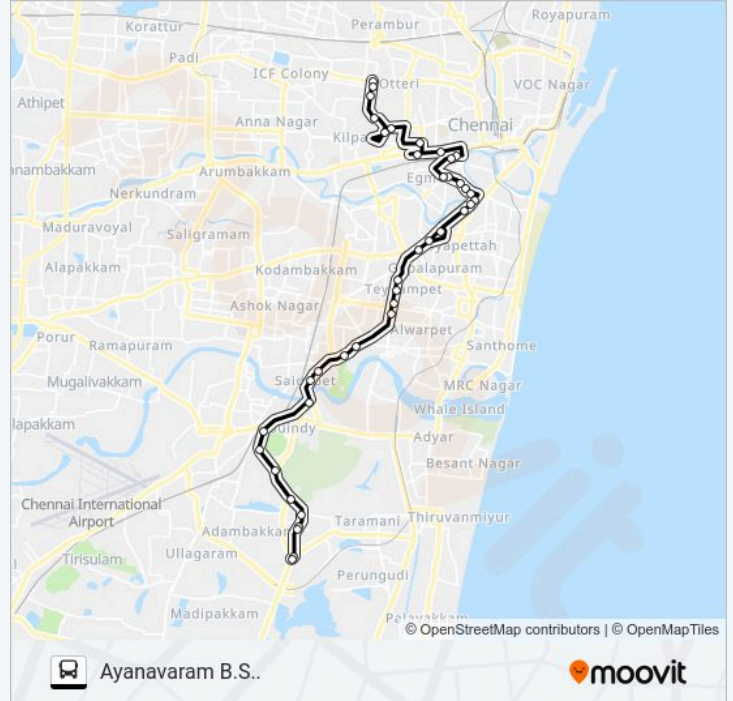

Egmore High Court

Commissioner Office

Egmore Bus Stand

Egmore North R.S

Ywca

Dasaprakash

Mctm School

Abirami Mahal

Kelleys

Medavakkam

Esi

Ramalinga Puram

Ayanavaram Depot

Direction: Velachery

47 stops

[VIEW LINE SCHEDULE](#)