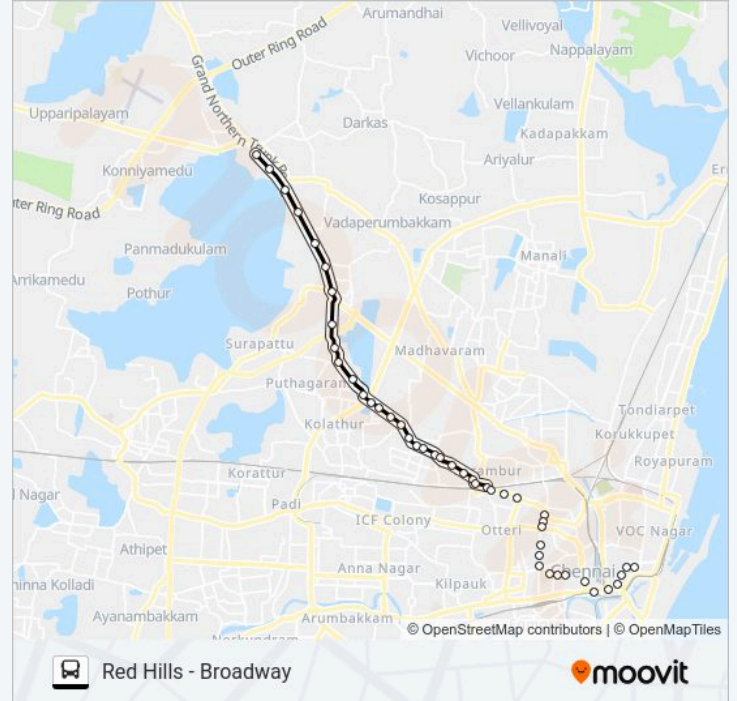

242 bus Info

Direction: Broadway

Stops: 41

Trip Duration: 53 min

Line Summary:

Chembium Old Post Office

Lourde School

Mangalapuri

Puzhal Camp

Puzhal Jail

Kavangarai

Sri Nallaghu Polytechnic College

Ayurveda Ashramam

Redhills Market

Redhills Bus Terminal

242 bus time schedules and route maps are available in an offline PDF at moovitapp.com. Use the Moovit App to see live bus times, train schedule or subway schedule, and step-by-step directions for all public transit in Chennai.

© 2024 Moovit - All Rights Reserved