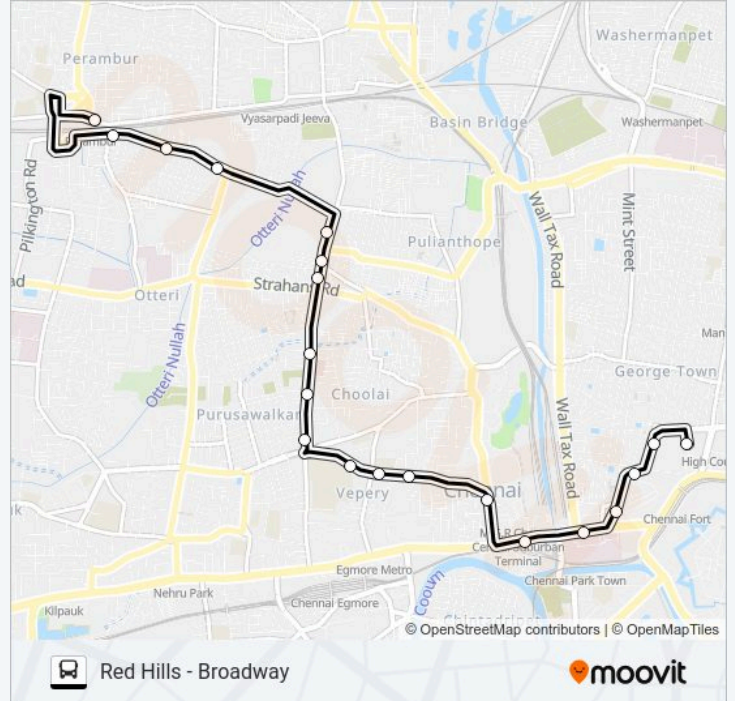

242 bus Info

Direction: Broadway

Stops: 41

Trip Duration: 53 min

Line Summary:

Chembium Old Post Office

Lourde School

Mangalapuri

Stops: 20

Trip Duration: 21 min

Line Summary:

Mangala Puram

Perambur Railway Station

Direction: Red Hills

44 stops

[VIEW LINE SCHEDULE](#)