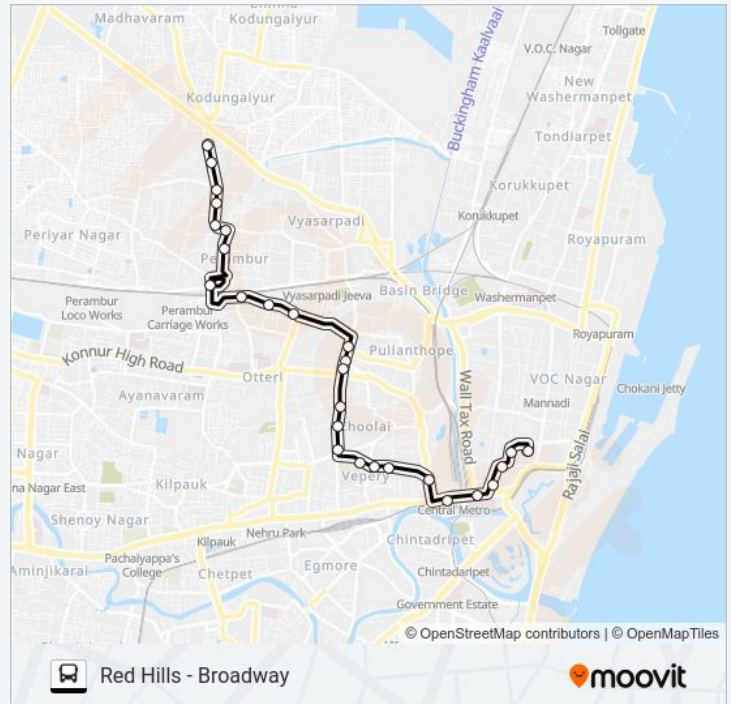

Veterinary Hospital

Veperi

Veperi

Doveton

Vasanthi Theatre

Kutty Street

Barracks Road

Pattalam

Pulianthopu

Jamalaya

Perambur

Mangala Puram

Perambur Church

Moonu Salai

Perambur Market

Lakshmi Amman Kovil

Brindha Theatre

Don Bosco School

Simson

Simpson (Moolakadai)

242 bus Info

Direction: Moolakadai

Stops: 27

Trip Duration: 23 min

Line Summary:

Direction: Padiyanallur (Depot)

4 stops

[VIEW LINE SCHEDULE](#)

Redhills Bus Terminal

Red Hills

MA Nagar

Padiyanallur Depot

242 bus Time Schedule

Padiyanallur (Depot) Route Timetable:

Sunday	11:40 - 23:00
Monday	11:40 - 23:00
Tuesday	11:40 - 23:00
Wednesday	11:40 - 23:00
Thursday	11:40 - 23:00
Friday	11:40 - 23:00
Saturday	11:40 - 23:00

242 bus Info

Direction: Padiyanallur (Depot)

Stops: 4