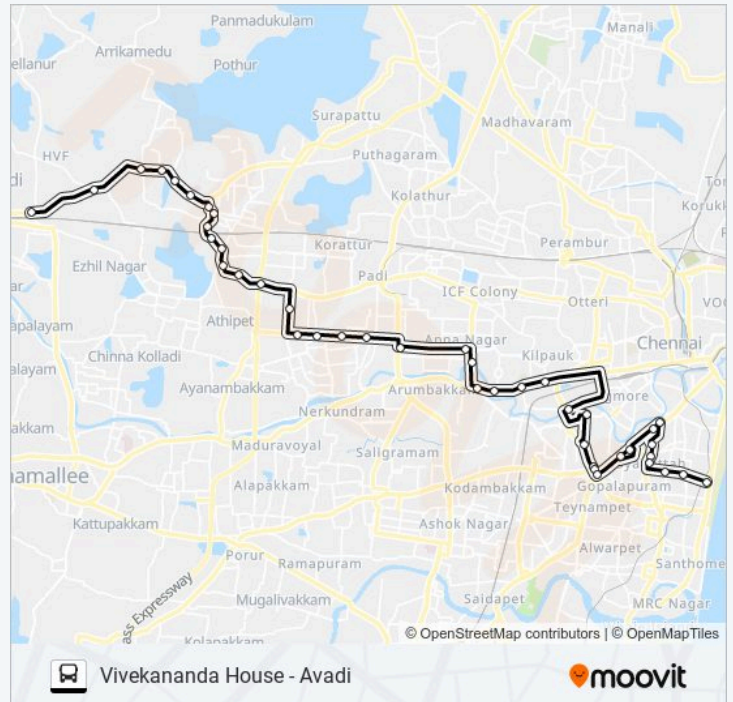

Vivekananda House - Avadi

[Get The App](#)

The 24C bus line (Vivekananda House - Avadi) has 2 routes. For regular weekdays, their operation hours are:

(1) Avadi: 05:10 - 21:45(2) Vivekananda House: 04:40 - 20:25

Use the Moovit App to find the closest 24C bus station near you and find out when is the next 24C bus arriving.

Direction: Avadi

43 stops

[VIEW LINE SCHEDULE](#)

Swami Vivekananda House

Nkt Women School

Ice House

U.S.I.S.

Thousand Lights Busstop

T.V.S

L.I.C.

Wellington Plaza

Express Avenue

Westly School

Royapettah Govt. Hospital

24C bus Info

Direction: Vivekananda House

Stops: 42

Trip Duration: 65 min

Line Summary:

Meesapet Market

Ice House

Swami Vivekananda House