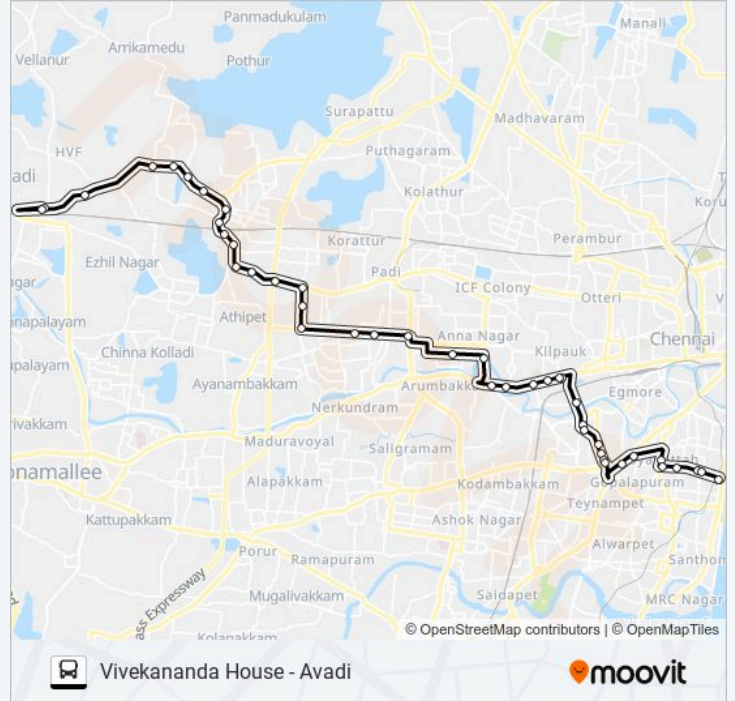

Use the Moovit App to find the closest 24C bus station near you and find out when is the next 24C bus arriving.

Direction: Avadi

43 stops

[VIEW LINE SCHEDULE](#)

Swami Vivekananda House

Nkt Women School

Ice House

Canara Bank

Uzhavar Santhai

Ti School

Ambathur O.T.Bus Stand

Stedford Hospital

Vivekananda School

Manikandapuram

Thirumullaivoyal

Tube Products Of India

Avadi

Avadi

Direction: Vivekananda House

42 stops

[VIEW LINE SCHEDULE](#)

Avadi

Murugappa Polytechnic