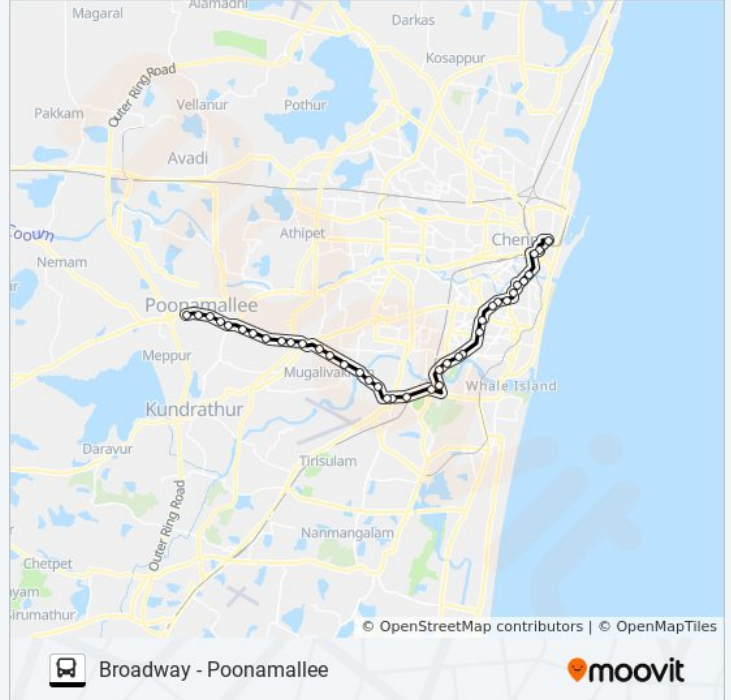

Saidapet Tod Hunter Nagar

Saidapet

Saidapet Court / Taluk Office

Concorde Spic

Guindy M.K.N.Salai

Kathipara Bridge Junction

Saint Thomas Mount

Jayanthi Theatre

Chennai Trade Centre

Ramapuram

D.L.F.

Mugalivakkam

Porur Sakthi Nagar

Porur

Retteri

Ramachandra Medical College

Iyyappanthangal Depot

Kattupakkam

Vannan Kulam

Kumunanchavadi

Karayanchavadi

Kalarai

Poonamallee Government Hospital

Poonamallee

254 bus time schedules and route maps are available in an offline PDF at moovitapp.com. Use the [Moovit App](#) to see live bus times, train schedule or subway schedule, and step-by-step directions for all public transit in Chennai.

[About Moovit](#) • [MaaS Solutions](#) • [Supported Countries](#) • [Mooviter Community](#)

© 2024 Moovit - All Rights Reserved

Check Live Arrival Times