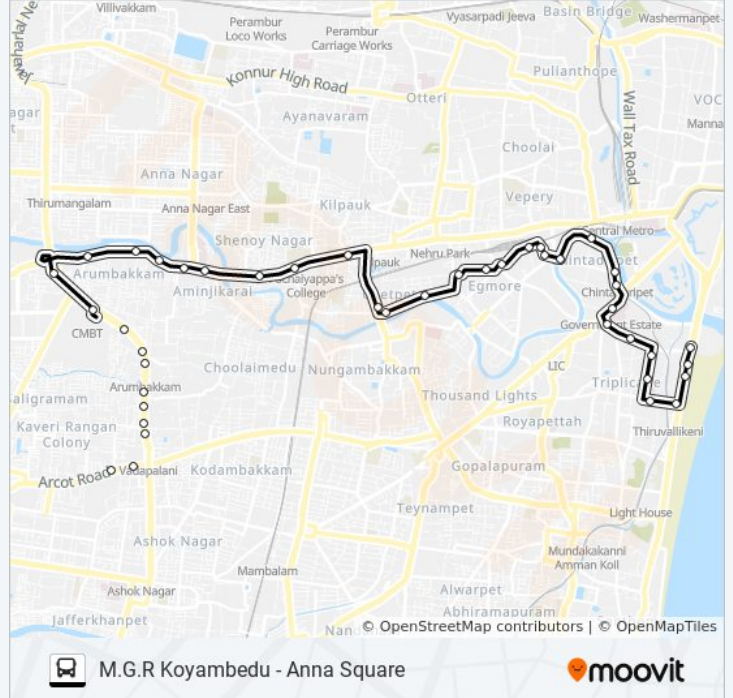

### 27B bus Info

**Direction:** Anna Square

**Stops:** 42

**Trip Duration:** 40 min

**Line Summary:**

Taylor's Road

Chetpet

Chetpet

Triplicane

Kannagi Silai

Marina Beach

Chepauk Road

Anna Square

**Direction: Avadi**

34 stops

[VIEW LINE SCHEDULE](#)