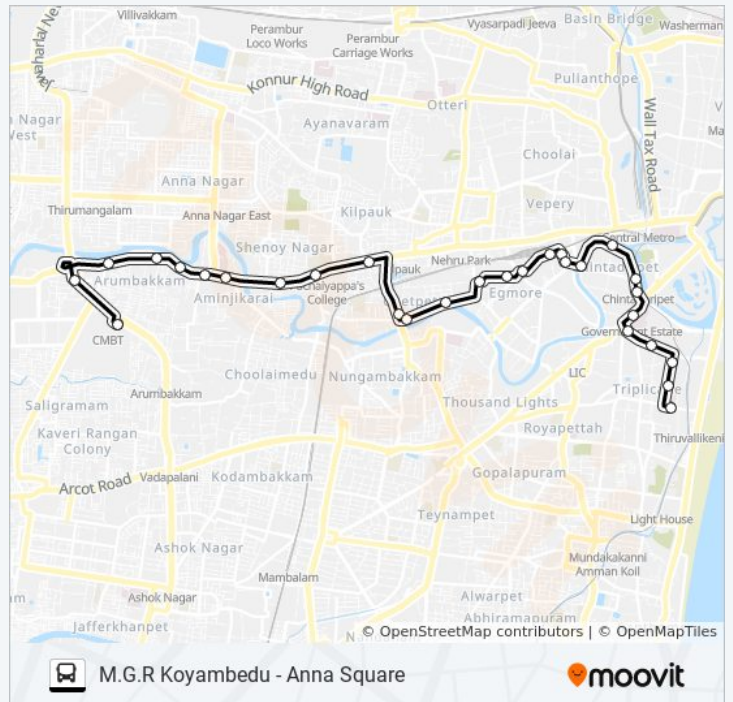

Chetpet

Chetpet

Chetpet R.T.O. Office

Pt School

Baby Hospital

Nest International

Egmore Bus Stand

Gandhi Irwin Road

Albert Theatre

Chindadripet Podikkadai

Chintadripet

Chinthathripet Park

Simpsons / Periyar Bridge

**27B bus Time Schedule**

Triplicane Route Timetable:

Sunday	12:10 AM - 11:40 PM
Monday	12:10 AM - 11:40 PM
Tuesday	12:10 AM - 11:40 PM
Wednesday	12:10 AM - 11:40 PM
Thursday	12:10 AM - 11:40 PM
Friday	12:10 AM - 11:40 PM
Saturday	12:10 AM - 11:40 PM

**27B bus Info**

**Direction:** Triplicane

**Stops:** 29

**Trip Duration:** 28 min

**Line Summary:**

P.Or & Sons

Triplicane Police Station

Kalaivanar Arangam