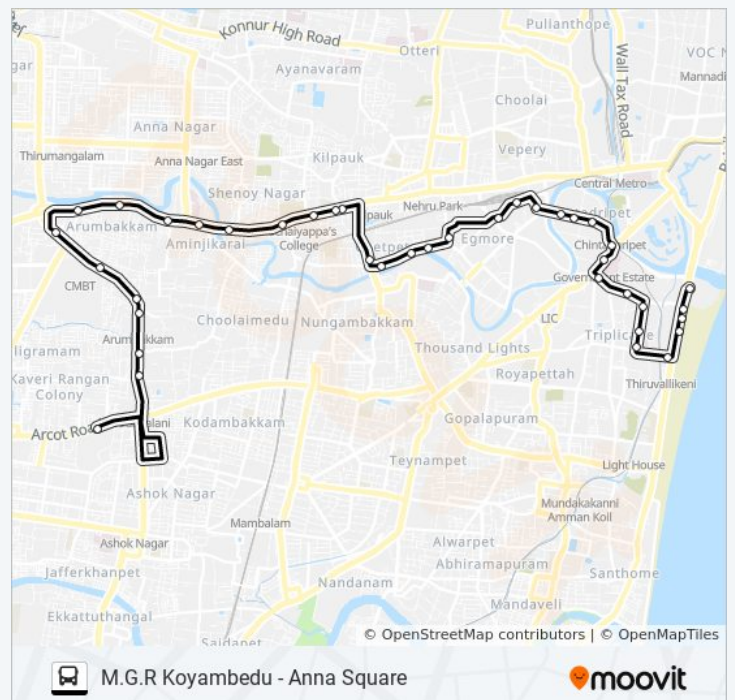

T.B. Hospital

T.B. Hospital

Rto Office

Chetpet

Chetpet

**27B bus Time Schedule**

Vadapalani B.S. Route Timetable:

Sunday	8:45 PM - 9:20 PM
Monday	8:45 PM - 9:20 PM
Tuesday	8:45 PM - 9:20 PM
Wednesday	8:45 PM - 9:20 PM
Thursday	8:45 PM - 9:20 PM
Friday	8:45 PM - 9:20 PM
Saturday	8:45 PM - 9:20 PM

**27B bus Info**

**Direction:** Vadapalani B.S.

**Stops:** 39

**Trip Duration:** 39 min

**Line Summary:**

M.G.R Koyambedu - Anna Square

Taylors Road

Lakshmi Kovil