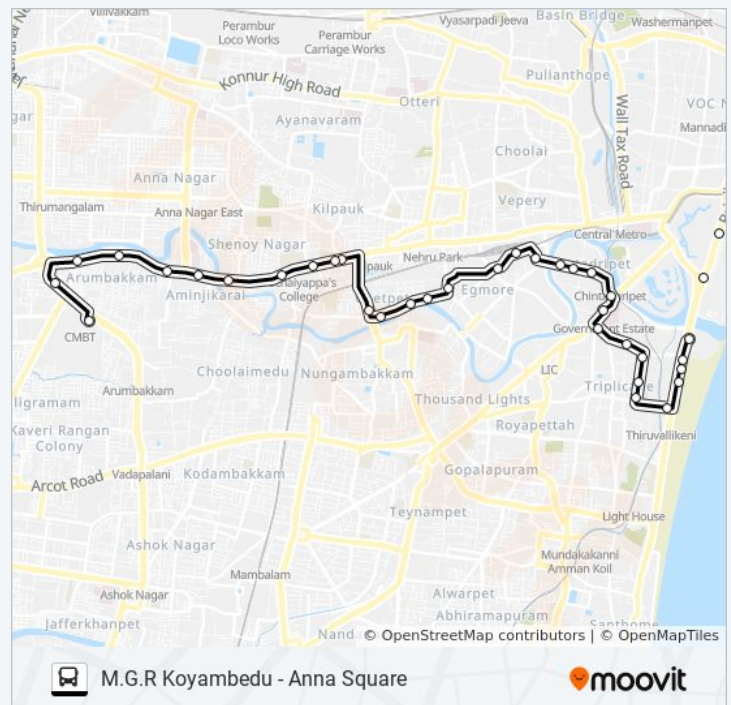

### 27B bus Info

**Direction:** M.G.R. Koyambedu

**Stops:** 36

**Trip Duration:** 39 min

**Line Summary:**

Arumbakkam

Vijayakanth Kalayana Mandapam

M.G.R.Koyambedu (C.M.B.T.)