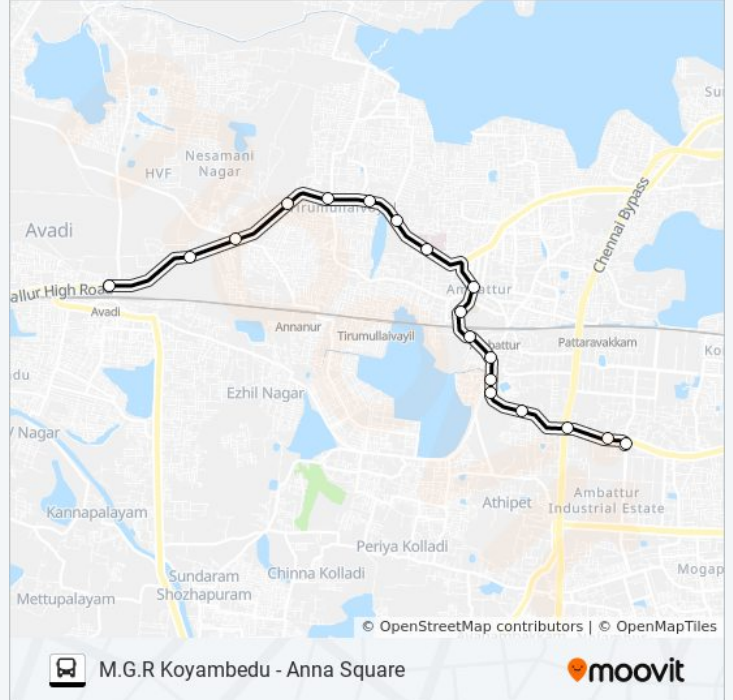

### 27B bus Info

**Direction:** Ambathur Estate

**Stops:** 15

**Trip Duration:** 16 min

**Line Summary:**

### 27B bus Time Schedule

Ambathur Estate Route Timetable:

Sunday	4:50 AM
Monday	4:50 AM
Tuesday	4:50 AM
Wednesday	4:50 AM
Thursday	4:50 AM
Friday	4:50 AM
Saturday	4:50 AM

### 27B bus Info

**Direction:** Ambathur Estate

**Stops:** 18

**Trip Duration:** 21 min

**Line Summary:**

### 27B bus Info

**Direction:** Anna Square

**Stops:** 42

**Trip Duration:** 40 min

**Line Summary:**

Taylor's Road

Chetpet

Chetpet