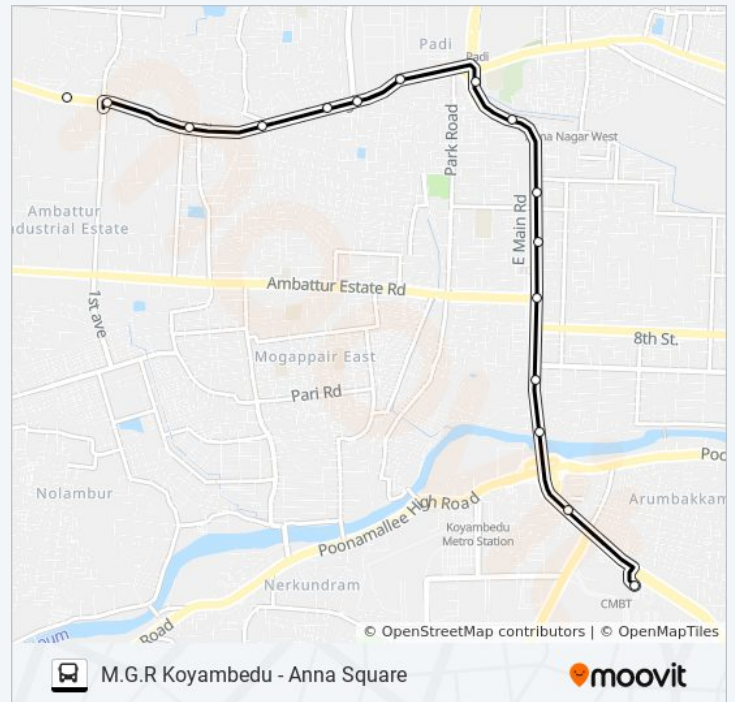

Junction Of Central Avenue & Erikarai

Padi Lucas Tvs

Wheels India Road Junction

Kovarthanagiri

Anna Nagar West

**27B bus Time Schedule**

M.G.R. Koyambedu Route Timetable:

Sunday	12:50 AM - 10:50 PM
Monday	12:50 AM - 10:50 PM
Tuesday	12:50 AM - 10:50 PM
Wednesday	12:50 AM - 10:50 PM
Thursday	12:50 AM - 10:50 PM
Friday	12:50 AM - 10:50 PM
Saturday	12:50 AM - 10:50 PM

**27B bus Info**

**Direction:** M.G.R. Koyambedu

**Stops:** 32

**Trip Duration:** 16 min

**Line Summary:**

Thirumangalam

Thirumangalam Junction

Thirumangalam