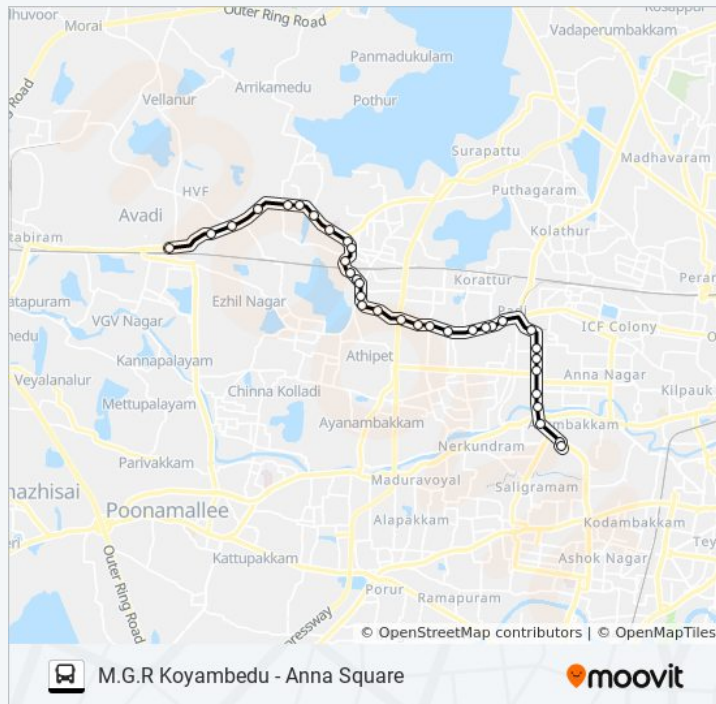

Thirumullaivoyal

Vaishnavi Nagar

Murugappa Polytechnic

Tube Products Of India

Avadi Bus Depot

### 27B bus Info

**Direction:** Avadi

**Stops:** 34

**Trip Duration:** 36 min

**Line Summary:**

**Direction:** M.G.R. Koyambedu

36 stops

[VIEW LINE SCHEDULE](#)