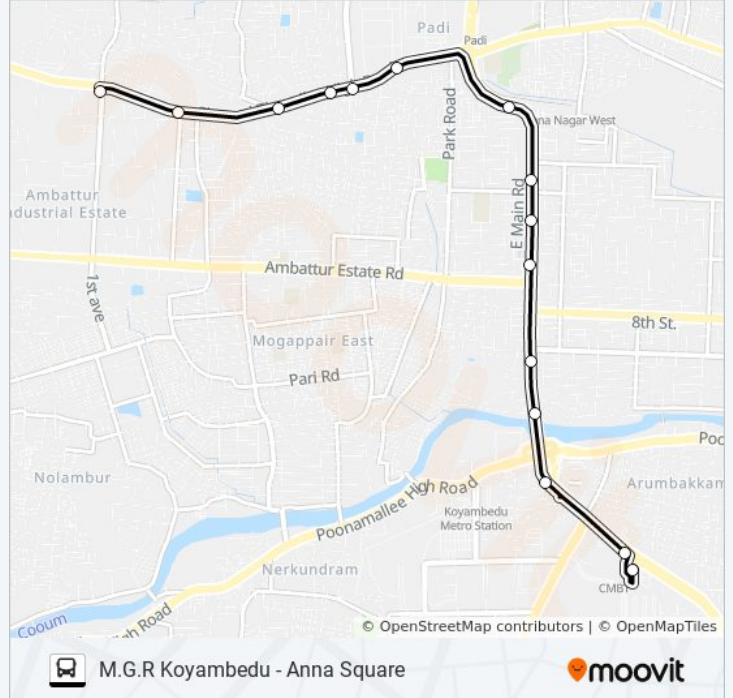

Use the Moovit App to find the closest 27B bus station near you and find out when is the next 27B bus arriving.

### 27B bus Time Schedule

Ambathur Estate Route Timetable:

Sunday	7:42 PM - 9:20 PM
Monday	7:42 PM - 9:20 PM
Tuesday	7:42 PM - 9:20 PM
Wednesday	7:42 PM - 9:20 PM
Thursday	7:42 PM - 9:20 PM
Friday	7:42 PM - 9:20 PM
Saturday	7:42 PM - 9:20 PM

### 27B bus Info

**Direction:** Ambathur Estate

**Stops:** 15

**Trip Duration:** 16 min

**Line Summary:**