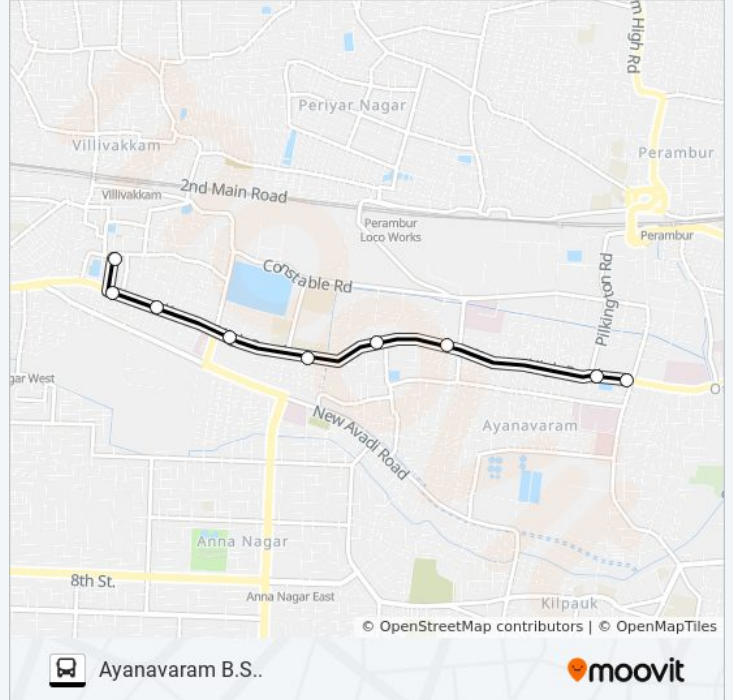

Use the Moovit App to find the closest 27D bus station near you and find out when is the next 27D bus arriving.

Direction: Ayanavaram B.S..

9 stops

[VIEW LINE SCHEDULE](#)

Villivakkam

Kalpana Hotel

Kallukadai

I.C.F.

Kamabar Arangam

Railway Quarters

Joint Office

Sayani

Ayanavaram Depot

27D bus Time Schedule

Ayanavaram B.S.. Route Timetable:

Direction: Ayanavaram B.S..

Stops: 9

Trip Duration: 9 min

Line Summary:

Direction: Foreshore Estate

36 stops

[VIEW LINE SCHEDULE](#)

Villivakkam
 Kalpana Hotel
 Kallukadai
 I.C.F.
 Kamabar Arangam
 Railway Quarters
 Joint Office
 Sayani
 Ayanavaram Depot
 Ramalinga Puram
 Madavakkam Tank
 Abirami Theatre
 Dharmaprakash/Petrol Bunk
 Ywca
 Thinathanthi
 Albert Theatre
 Commissioner Office
 Pudupet Market Bus Stop