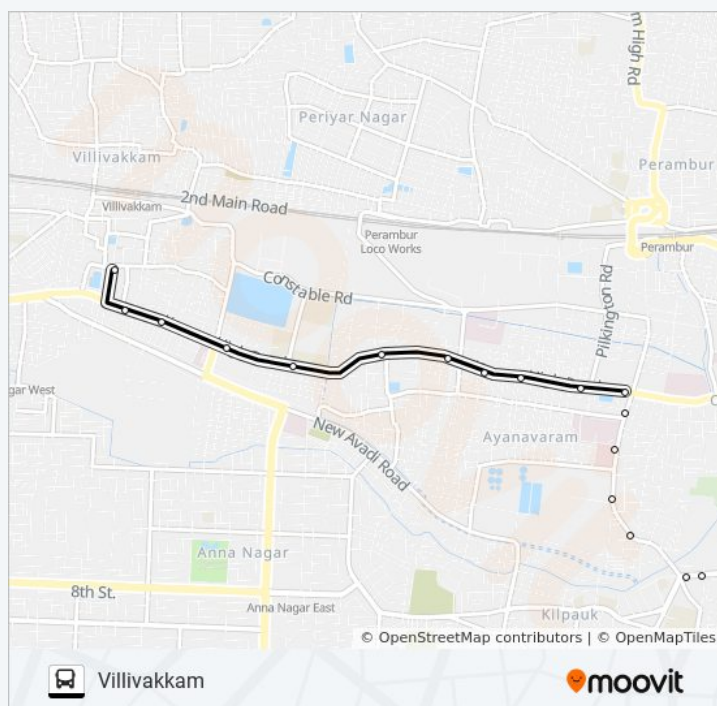

Sunday	4:03 AM - 9:30 PM
Monday	4:03 AM - 9:30 PM
Tuesday	4:03 AM - 9:30 PM
Wednesday	4:03 AM - 9:30 PM
Thursday	4:03 AM - 9:30 PM
Friday	4:03 AM - 9:30 PM
Saturday	4:03 AM - 9:30 PM

27D bus Info

Direction: Villivakkam

Stops: 51

Trip Duration: 13 min

Line Summary:

Chitra Theatre Bus Stop

Pudupet Bus Stop

Pudupet Market Bus Stop

Egmore High Court

Commissioner Office