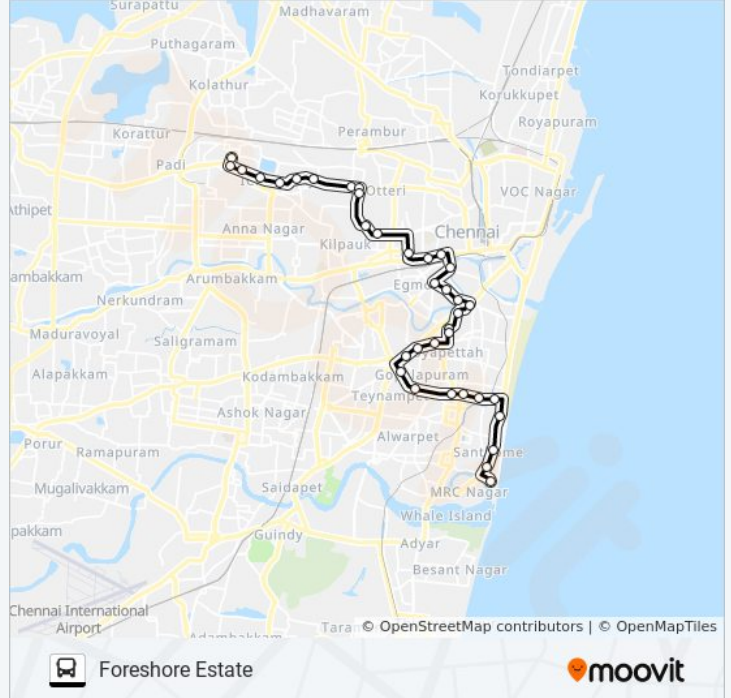

Yellow Pages

Kalyani Hospital

Ig Office

Light House

Santhome P.O

Pattinampakkam/Foreshore Estate

Foreshore Estate Bus Terminus

Direction: Mandaveli

27D bus Info

Direction: Mandaveli

Stops: 51

Trip Duration: 60 min

Line Summary:

Chola Sheraton

Stella Mary's College

Semmozhi Poonga