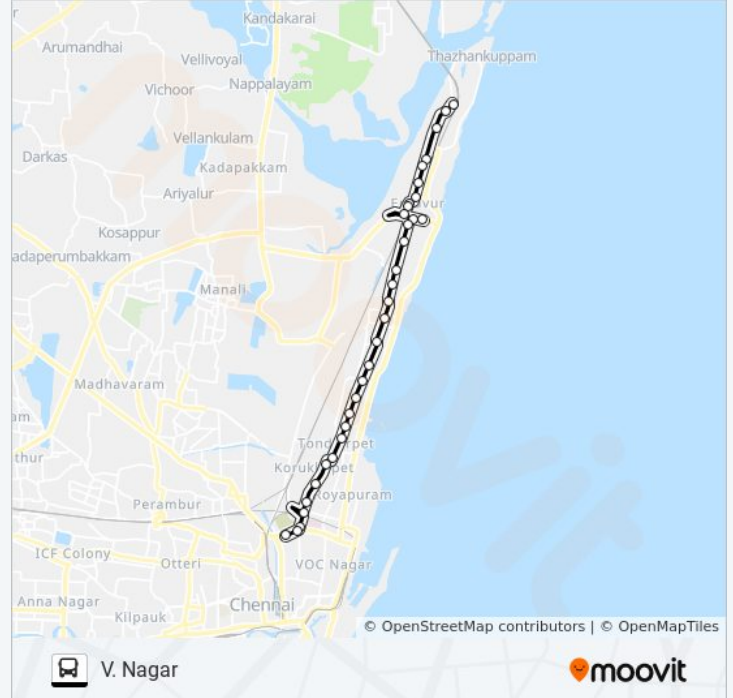

Wimco Nagar

Thiruvortriyur Bus Station

Periyar Nagar

Thiruvottiyur Market

Raja Kadai

Thiruvottiyur Police Station

Thangal

Tollgate

Cross Road

Lakshmi Kovil

Tondiarpet

Tondiarpet Cholera Hospital

Agasthiya Theatre

Manikundu Clock Tower

Maharani Theatre

Pandian Theatre

Cemetery Road

Mint Terminus

Vallalar Nagar

Vallalar Nagar Bus Depot

28B bus time schedules and route maps are available in an offline PDF at moovitapp.com. Use the [Moovit App](#) to see live bus times, train schedule or subway schedule, and step-by-step directions for all public transit in Chennai.

[About Moovit](#) • [MaaS Solutions](#) • [Supported Countries](#) • [Mooviter Community](#)

© 2023 Moovit - All Rights Reserved

Check Live Arrival Times