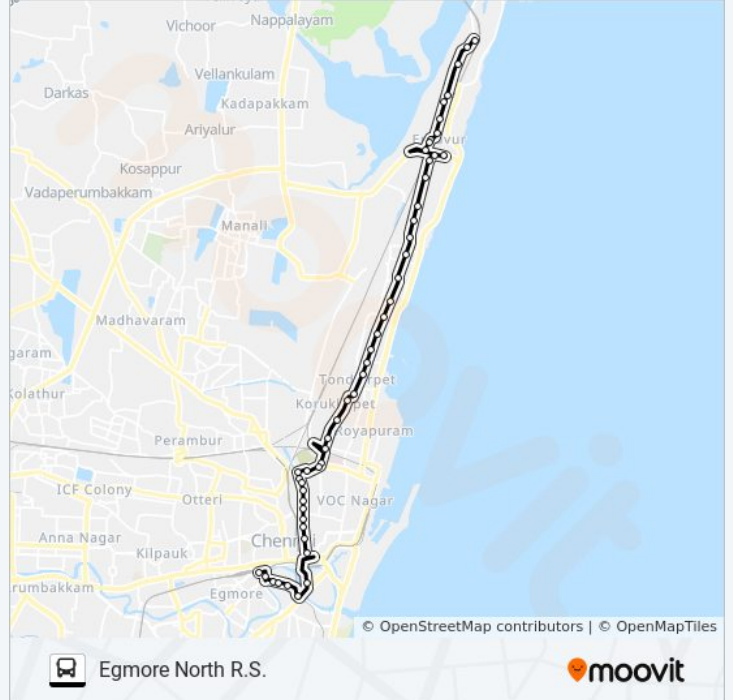

28B bus Time Schedule

Egmore North R.S. Route Timetable:

Sunday	3:55 AM - 6:10 PM
Monday	3:55 AM - 6:10 PM
Tuesday	3:55 AM - 6:10 PM
Wednesday	3:55 AM - 6:10 PM
Thursday	3:55 AM - 6:10 PM
Friday	3:55 AM - 6:10 PM
Saturday	3:55 AM - 6:10 PM

28B bus Info

Direction: Egmore North R.S.

Stops: 50

Trip Duration: 58 min

Line Summary:

Lakshmi Kovil
 Tondiarpet
 Tondiarpet Cholera Hospital
 Agasthiya Theatre
 Manikundu Clock Tower
 Maharani Theatre
 Pandian Theatre
 Cemetery Road
 Mint Terminus
 Vallalar Nagar
 Vallalar Nagar Bus Depot
 Moolakkothanam
 Padmanabha Theatre
 Pathamanapan
 Krishna Talkies
 Thirupalli
 Regal
 Elephant Gate
 Othavadai
 Rpf
 M.G.R.Central
 Pallavan Salai/Periyar Bridge
 Simpsons / Periyar Bridge
 Chintadripet Bus Stop
 Chintadripet Market
 Chintadripet Podi Kadai
 Albert Theatre
 Egmore North R.S.

Tuesday	5:20 AM - 8:45 PM
Wednesday	5:20 AM - 8:45 PM
Thursday	5:20 AM - 8:45 PM
Friday	5:20 AM - 8:45 PM
Saturday	5:20 AM - 8:45 PM

28B bus Info

Direction: Ennore

Stops: 50

Trip Duration: 50 min

Line Summary: