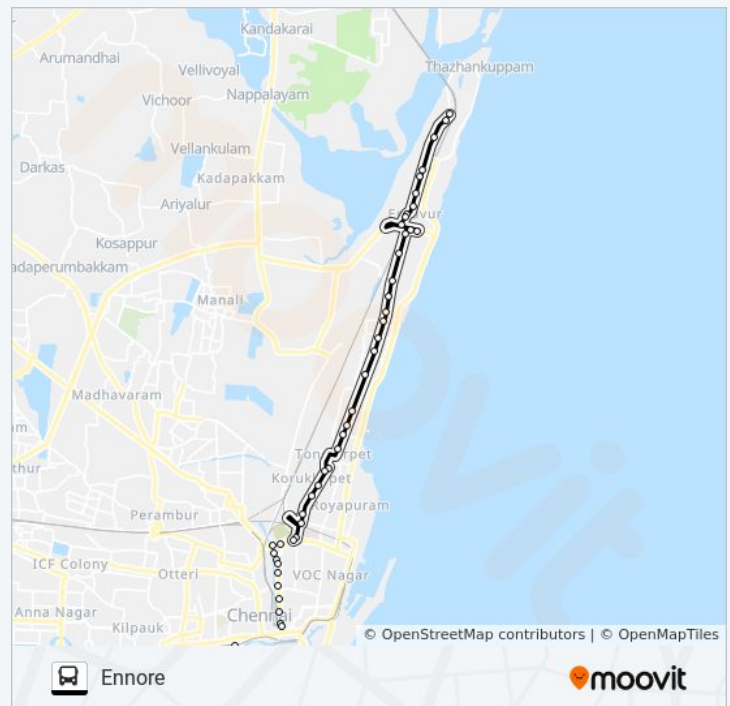

Tuesday	5:20 AM - 8:45 PM
Wednesday	5:20 AM - 8:45 PM
Thursday	5:20 AM - 8:45 PM
Friday	5:20 AM - 8:45 PM
Saturday	5:20 AM - 8:45 PM

28B bus Info

Direction: Ennore

Stops: 50

Trip Duration: 50 min

Line Summary: