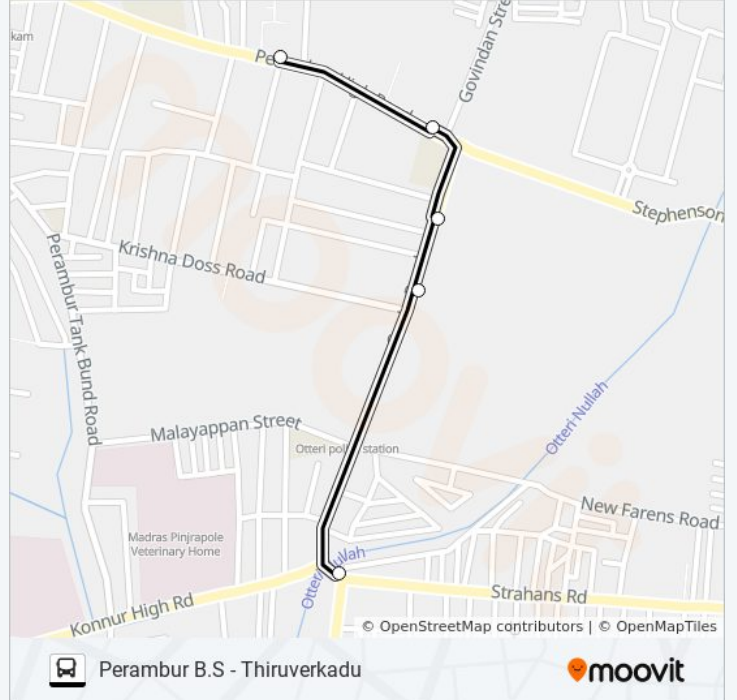

Perambur B.S - Thiruverkadu

Get The App

The 29E bus line (Perambur B.S - Thiruverkadu) has 3 routes. For regular weekdays, their operation hours are: (1) Otteri: 20:35 - 22:35(2) Perambur B.S: 05:00 - 21:15(3) Thiruverkadu: 04:50 - 19:55
Use the Moovit App to find the closest 29E bus station near you and find out when is the next 29E bus arriving.

Direction: Otteri

5 stops

[VIEW LINE SCHEDULE](#)

Perambur

Jamalaya

Otteri Church

Binny Mills

Otteri

Direction: Otteri

Stops: 5

Trip Duration: 3 min

Line Summary:

Direction: Perambur B.S

42 stops

[VIEW LINE SCHEDULE](#)

Thiruverkadu
 Gurimedai
 Mgr Nagar
 Perumalagaram
 Perumal Nagar
 Vealanchavadi
 Madhuravoyal Earikarai
 Kumar Theatre
 Vanagaram
 Jesus Hall
 Maduravoyal Erikarai
 Maduravoyal
 Madhuravoyal Post Office
 Maduravoyal Ration Kadai
 Vengaya Mandi
 Nerkundram
 Mettukulam
 Rohini Theatre