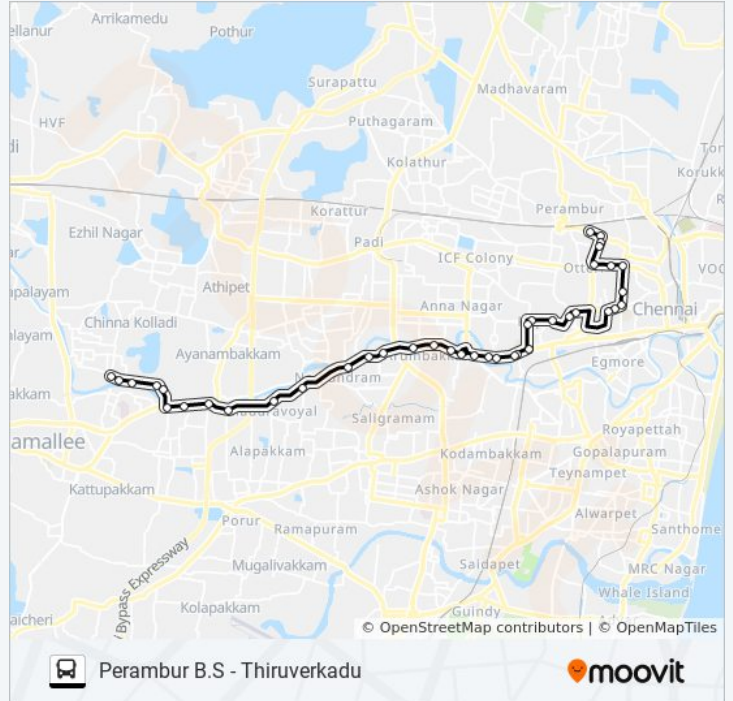

Perambur B.S - Thiruverkadu

Get The App

The 29E bus line (Perambur B.S - Thiruverkadu) has 3 routes. For regular weekdays, their operation hours are: (1) Otteri: 20:35 - 22:35(2) Perambur B.S: 05:00 - 21:15(3) Thiruverkadu: 04:50 - 19:55
Use the Moovit App to find the closest 29E bus station near you and find out when is the next 29E bus arriving.

Gurimedai

29E bus Info

Direction: Thiruverkadu

Stops: 39

Trip Duration: 50 min

Line Summary:

29E bus time schedules and route maps are available in an offline PDF at moovitapp.com. Use the [Moovit App](#) to see live bus times, train schedule or subway schedule, and step-by-step directions for all public transit in Chennai.