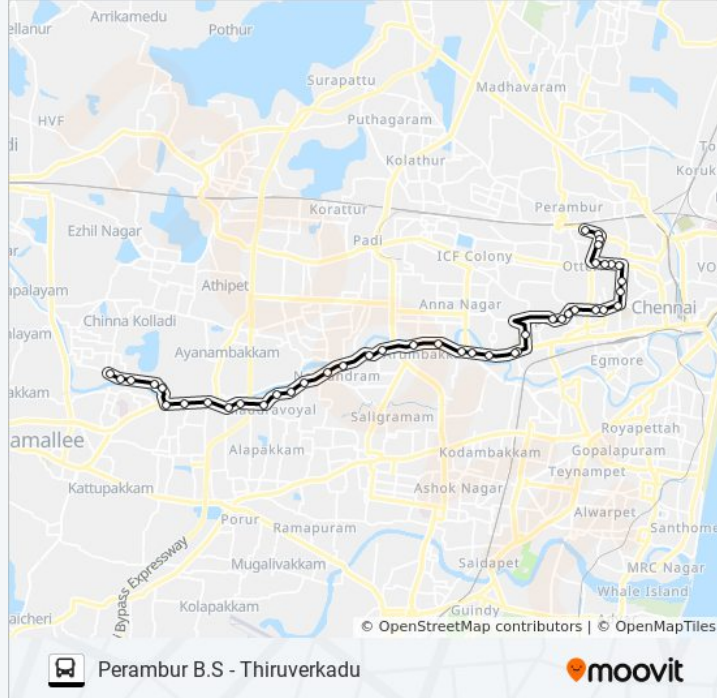

Arumbakkam

Arumbakkam Post Office

Nsk Bus Stop

Hotel Arun

Amaindhakarai

Pachaiyappa College

Brinda

Bharathiya Vidhya Bhawan

Balavinayagar Kovil

Kelleys

Abirami Theatre

Madharsha

Purasawalkkam

Doveton

Vasanthi Theatre

Kutty Street

Pattalam

Dasamahan

Dasamahan

Otteri

Binny Mill Canteen

Otteri Church

Jamalaya

Perambur

Direction: Thiruverkadu

39 stops

[VIEW LINE SCHEDULE](#)

Perambur

Jamalaya

Otteri Church

Binny Mills

Otteri

29E bus Time Schedule

Thiruverkadu Route Timetable:

Sunday	04:50 - 19:55
Monday	04:50 - 19:55
Tuesday	04:50 - 19:55
Wednesday	04:50 - 19:55
Thursday	04:50 - 19:55
Friday	04:50 - 19:55
Saturday	04:50 - 19:55