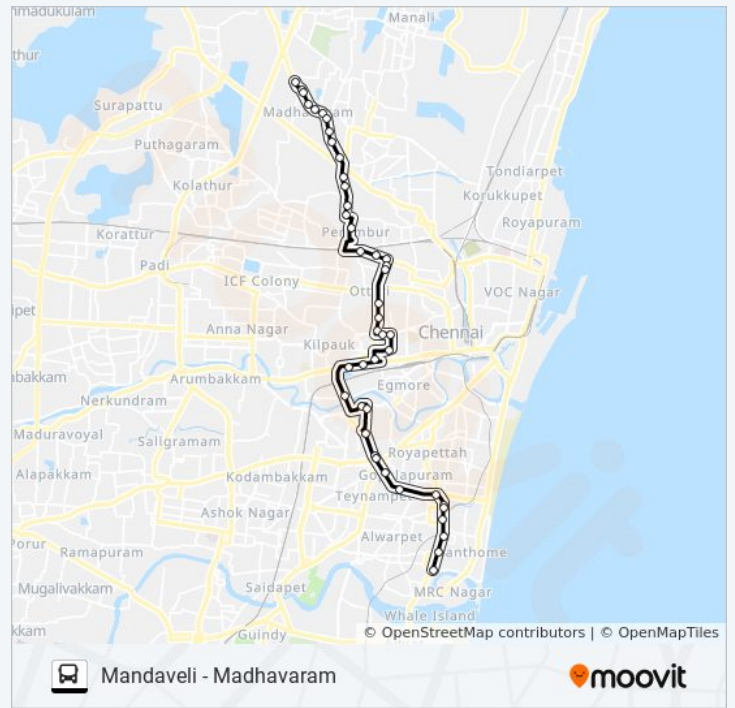

 29J

Mandaveli - Madhavaram

Get The App

The 29J bus line (Mandaveli - Madhavaram) has 2 routes. For regular weekdays, their operation hours are:

(1) Madhavaram: 06:00 - 20:00(2) Mandaveli: 07:10 - 18:50

Use the Moovit App to find the closest 29J bus station near you and find out when is the next 29J bus arriving.

Avm Rajeswari Kalyana Mandapam

Thiruvalluvar Statue

LUZ Corner

Mylapore Tank

Ramakrishna Madam

R.K.Mutt Road

29J bus time schedules and route maps are available in an offline PDF at moovitapp.com. Use the [Moovit App](#) to see live bus times, train schedule or subway schedule, and step-by-step directions for all public transit in Chennai.