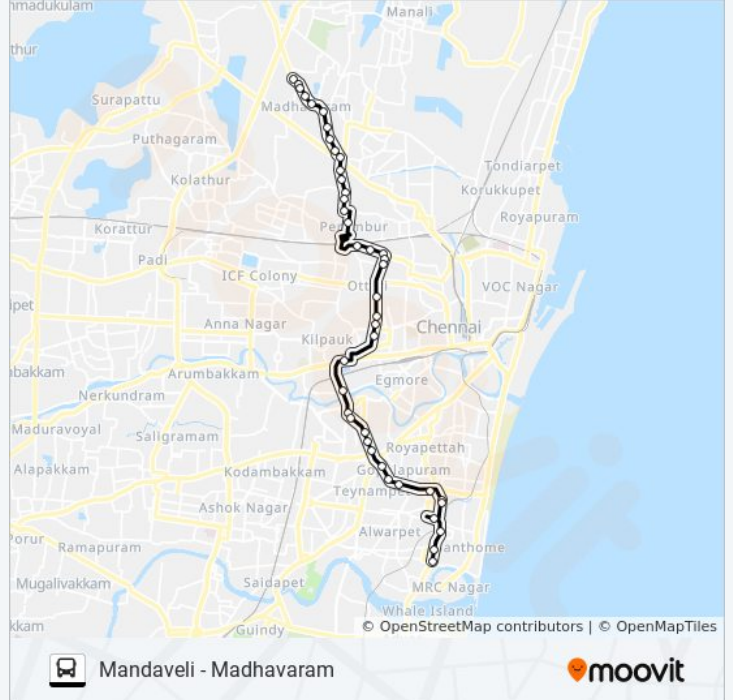

Jamalaya

Perambur

Mangala Puram

Moonu Salai

Lakshmi Amman Kovil

Brindha Theatre

Don Bosco School

Simson

Simpson (Moolakadai)

Moolakadai

Moolakadai Market

Madhavaram Shoe Factory

Murari Hospital

Thapal Pattu

Vathiyar Thottam

Vrt Puthu Kovil

Municipal Office Bus Stop

Madhavaram Village

Madhavaram

Direction: Mandaveli

43 stops

[VIEW LINE SCHEDULE](#)

Madhavaram Taluk Office

Madhavaram Village

Madhavaram Old

Puthu Koil

Vathiyar Thottam

Madhavaram Post Box

Thapal Pattu

Murrari Hospital

Madhavaram Shoe Factory

Moolakadai Market

29J bus Time Schedule

Mandaveli Route Timetable:

Sunday	07:10 - 18:50
Monday	07:10 - 18:50
Tuesday	07:10 - 18:50
Wednesday	07:10 - 18:50
Thursday	07:10 - 18:50
Friday	07:10 - 18:50
Saturday	07:10 - 18:50

29J bus Info

Direction: Mandaveli

Stops: 43

Trip Duration: 52 min

Line Summary: