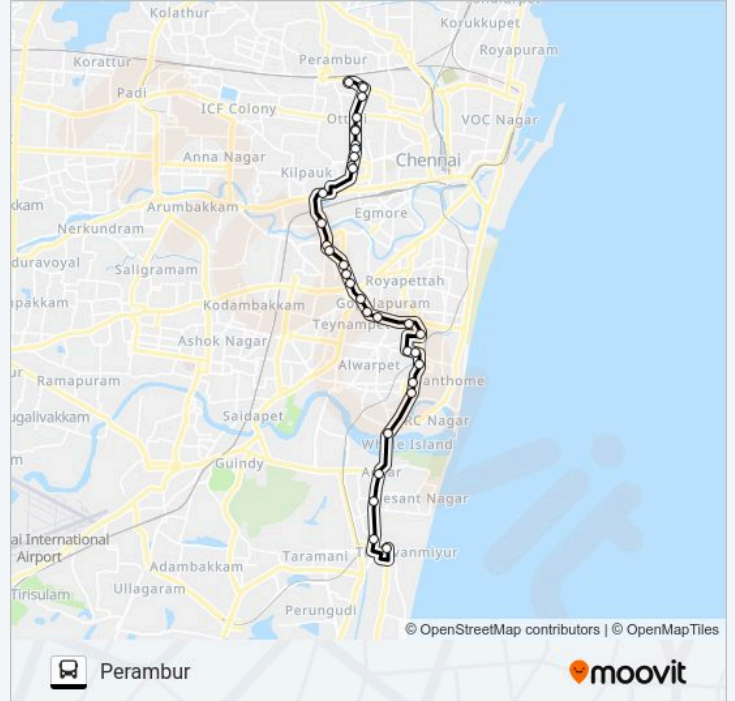

29T bus Info

Direction: Perambur

Stops: 34

Trip Duration: 42 min

Line Summary:

Kmc

Mekala Theater

Motcham

Jamalaya

Perambur

Direction: Thiruvanmiyur

33 stops

[VIEW LINE SCHEDULE](#)

Perambur

Jamalaya

Mettupalayam

29T bus Info

Direction: Thiruvanmiyur

Stops: 33

Trip Duration: 43 min

Line Summary:

Shastri Bhavan

Taj Hotel

Gemini Bridge