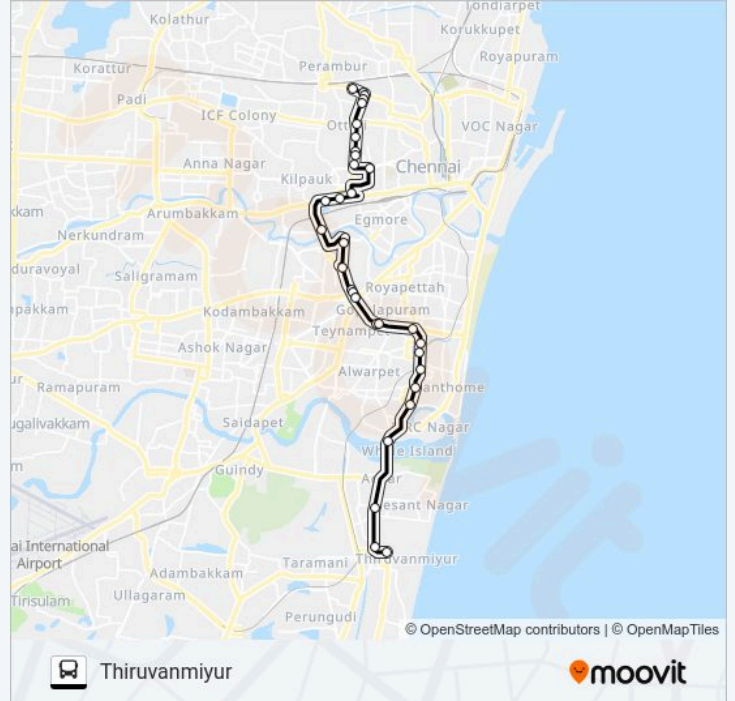

29T

Perambur

Get The App

The 29T bus line (Perambur) has 2 routes. For regular weekdays, their operation hours are:

(1) Perambur: 07:15 - 18:35(2) Thiruvanmiyur: 09:40 - 15:20

Use the Moovit App to find the closest 29T bus station near you and find out when is the next 29T bus arriving.

29T bus Info

Direction: Thiruvanmiyur

Stops: 33

Trip Duration: 43 min

Line Summary:

Shastri Bhavan

Taj Hotel

Gemini Bridge

Ramakrishna Madam

R.K.Mutt Road

Sathya Studios

Adyar Depot

Jayanthi Theatre L.B.Road

Thiruvanmiyur

29T bus time schedules and route maps are available in an offline PDF at moovitapp.com. Use the Moovit App to see live bus times, train schedule or subway schedule, and step-by-step directions for all public transit in Chennai.

© 2024 Moovit - All Rights Reserved