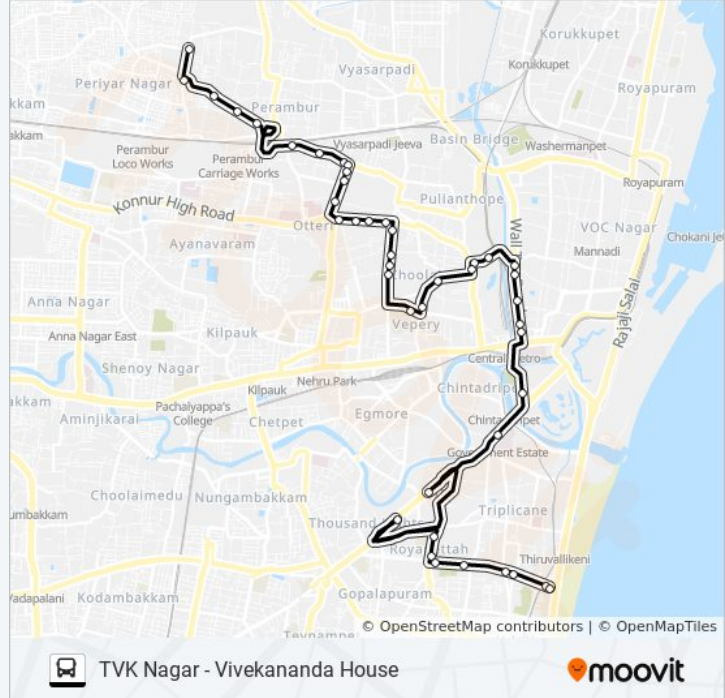

TVK Nagar - Vivekananda House

View In Website Mode

The 38C bus line (TVK Nagar - Vivekananda House) has 4 routes. For regular weekdays, their operation hours are:
 (1) Otteri: 8:50 PM - 11:05 PM(2) T.V.K.Nagar: 4:50 AM - 7:10 AM(3) Tvk Nagar: 6:15 AM - 9:55 PM(4) Vivekananda House: 5:05 AM - 8:25 PM

Mangala Puram

Lourde School

Chembium Old Post Office

Veenus

Agaram Junction

Thiru.Vi.Ka.Nagar Bus Depot

Direction: Vivekananda House

55 stops

[VIEW LINE SCHEDULE](#)

Thiru.Vi.Ka.Nagar Bus Depot

Kamarajar Salai

Veenus

Chembium Old Post Office

38C bus Time Schedule

Vivekananda House Route Timetable:

Sunday	5:05 AM - 8:25 PM
Monday	5:05 AM - 8:25 PM
Tuesday	5:05 AM - 8:25 PM
Wednesday	5:05 AM - 8:25 PM
Thursday	5:05 AM - 8:25 PM
Friday	5:05 AM - 8:25 PM