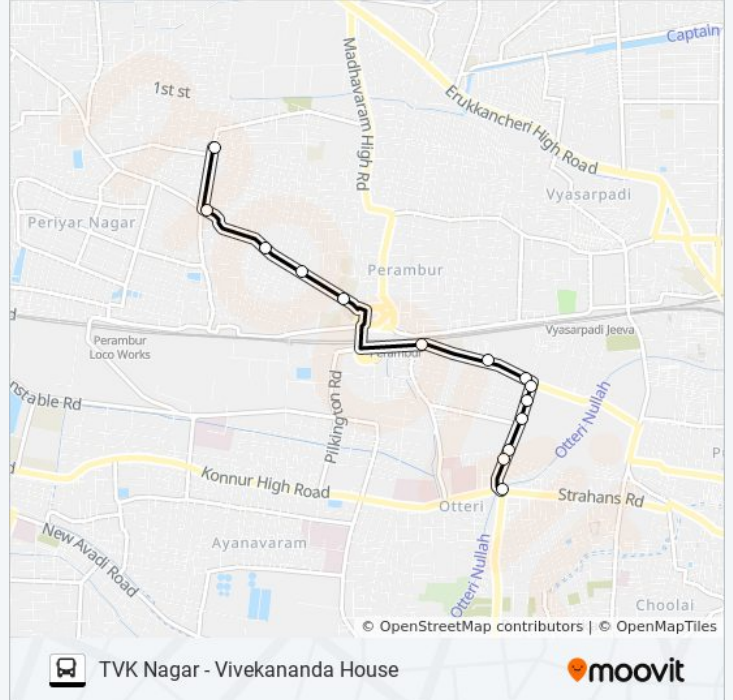

TVK Nagar - Vivekananda House

View In Website Mode

The 38C bus line (TVK Nagar - Vivekananda House) has 4 routes. For regular weekdays, their operation hours are:
 (1) Otteri: 8:50 PM - 11:05 PM(2) T.V.K.Nagar: 4:50 AM - 7:10 AM(3) Tvk Nagar: 6:15 AM - 9:55 PM(4) Vivekananda House: 5:05 AM - 8:25 PM

Use the Moovit App to find the closest 38C bus station near you and find out when is the next 38C bus arriving.

Direction: Otteri

14 stops

[VIEW LINE SCHEDULE](#)

- Thiru.Vi.Ka.Nagar Bus Depot
- Kamarajar Salai
- Veenus
- Chembium Old Post Office
- Lourde School
- Mangalapuri
- Perambur
- Jamalaya
- Mettupalayam
- Otteri Church
- Binny Mills
- Otteri Police Station
- Otteri Police Station
- Otteri

38C bus Info

Direction: Otteri

Stops: 14

Trip Duration: 9 min

Line Summary:

Direction: T.V.K.Nagar

13 stops

[VIEW LINE SCHEDULE](#)

38C bus Info

Direction: T.V.K.Nagar

Stops: 13

Trip Duration: 10 min

Line Summary:

Direction: Tvk Nagar

43 stops

[VIEW LINE SCHEDULE](#)