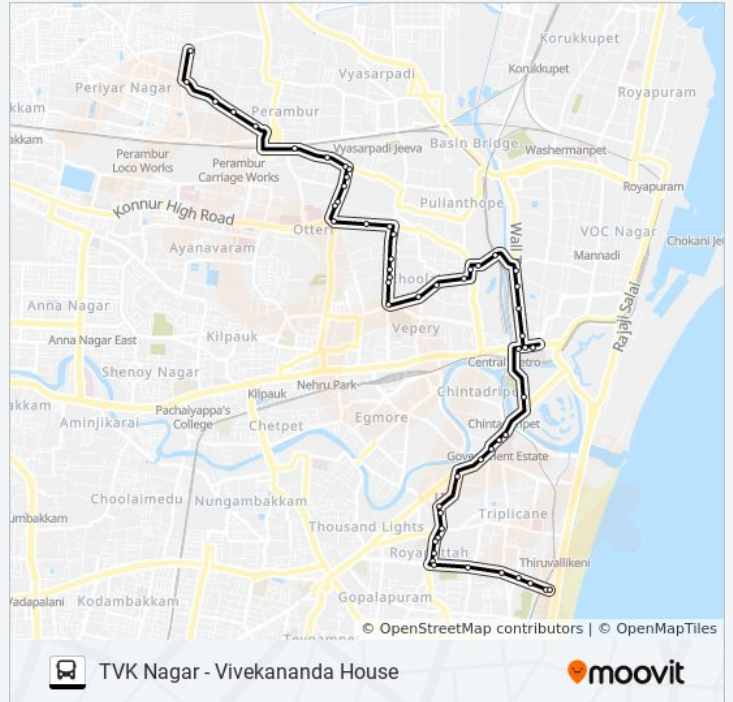

TVK Nagar - Vivekananda House

View In Website Mode

The 38C bus line (TVK Nagar - Vivekananda House) has 4 routes. For regular weekdays, their operation hours are:
 (1) Otteri: 8:50 PM - 11:05 PM(2) T.V.K.Nagar: 4:50 AM - 7:10 AM(3) Tvk Nagar: 6:15 AM - 9:55 PM(4) Vivekananda House: 5:05 AM - 8:25 PM

Use the Moovit App to find the closest 38C bus station near you and find out when is the next 38C bus arriving.

Direction: Otteri

14 stops

[VIEW LINE SCHEDULE](#)

- Thiru.Vi.Ka.Nagar Bus Depot
- Kamarajar Salai
- Veenus
- Chembium Old Post Office
- Lourde School
- Mangalapuri
- Perambur
- Jamalaya
- Mettupalayam
- Otteri Church
- Binny Mills
- Otteri Police Station
- Otteri Police Station
- Otteri

38C bus Info

Direction: T.V.K.Nagar

Stops: 13

Trip Duration: 10 min

Line Summary:

Direction: Tvk Nagar

43 stops

[VIEW LINE SCHEDULE](#)

Saturday

5:05 AM - 8:25 PM

38C bus Info

Direction: Vivekananda House

Stops: 55

Trip Duration: 41 min

Line Summary:

Simson Periyar Bridge