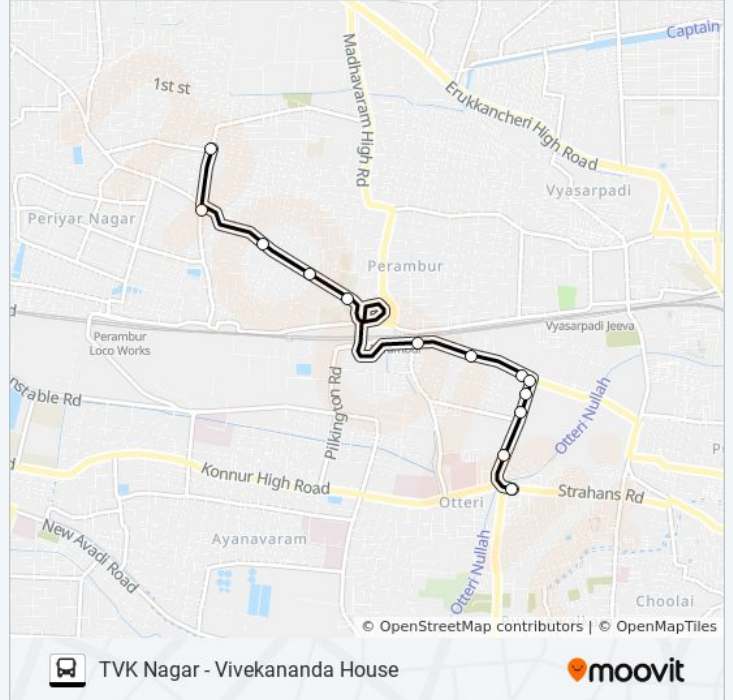

38C bus Info

Direction: Otteri

Stops: 14

Trip Duration: 9 min

Line Summary:

Direction: T.V.K.Nagar

13 stops

[VIEW LINE SCHEDULE](#)

38C bus Time Schedule

T.V.K.Nagar Route Timetable:

Sunday	4:50 AM - 7:10 AM
Monday	4:50 AM - 7:10 AM
Tuesday	4:50 AM - 7:10 AM
Wednesday	4:50 AM - 7:10 AM
Thursday	4:50 AM - 7:10 AM
Friday	4:50 AM - 7:10 AM
Saturday	4:50 AM - 7:10 AM

38C bus Info

Direction: T.V.K.Nagar

Stops: 13

Trip Duration: 10 min

Line Summary:

Direction: Tvk Nagar

43 stops

[VIEW LINE SCHEDULE](#)