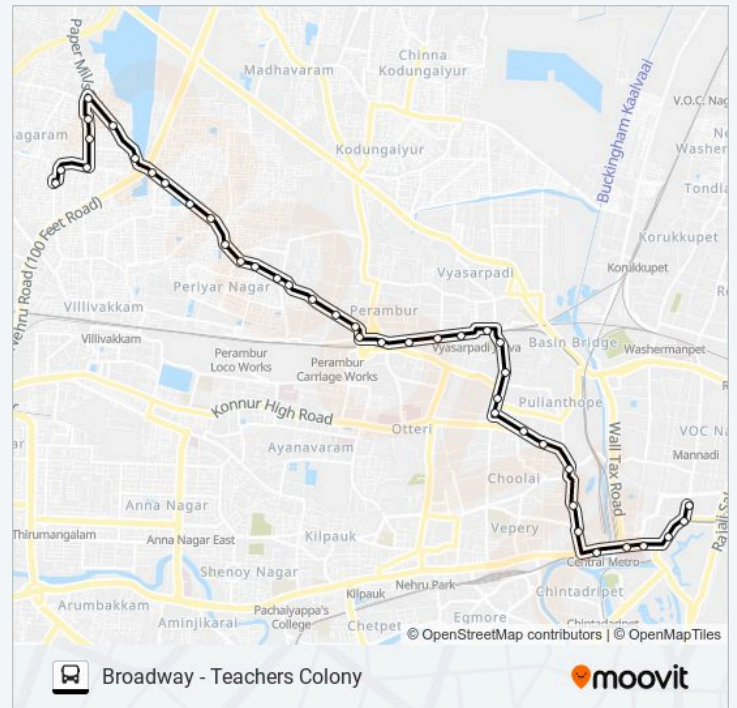

Lakshmipuram

Direction: Teachers Colony

Stops: 41

Trip Duration: 39 min

Line Summary:

42C bus time schedules and route maps are available in an offline PDF at moovitapp.com. Use the Moovit App to see live bus times, train schedule or subway schedule, and step-by-step directions for all public transit in Chennai.