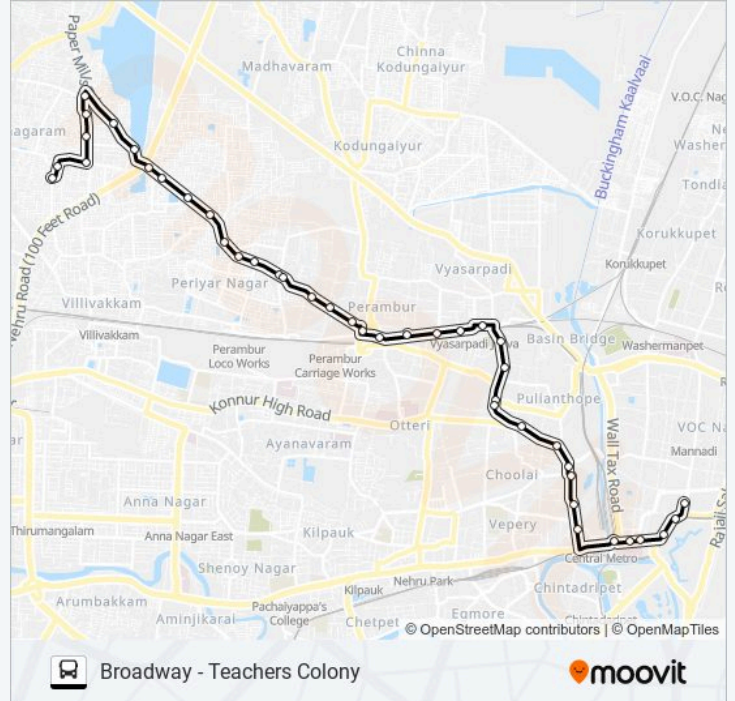

Salt Quarters

Nehru Market

Taluk Office

Periyamedu

M.G.R.Central Station

Government General Hospital

Nurse Quarters

Fort Station

High Court

Broadway

Direction: Teachers Colony

41 stops

[VIEW LINE SCHEDULE](#)

Broadway

High Court

Fort Station