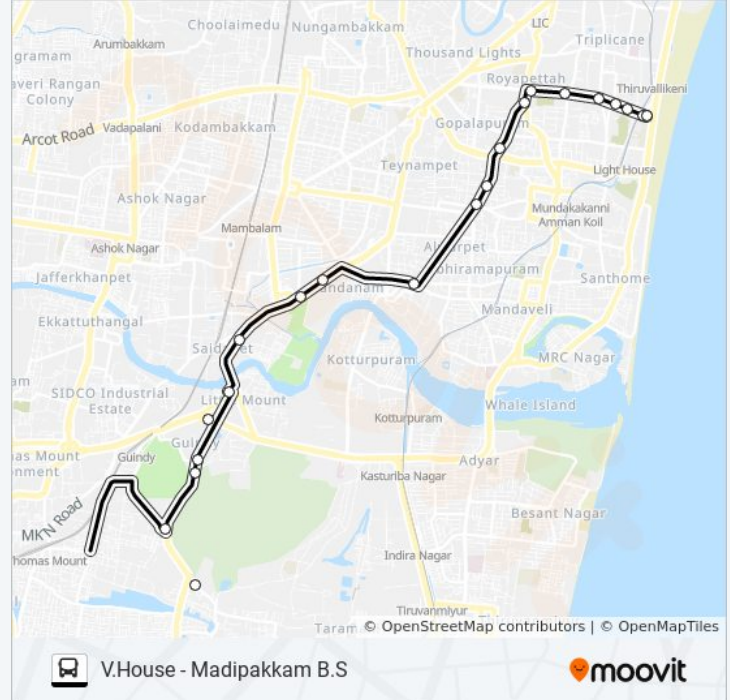

Use the Moovit App to find the closest 45A bus station near you and find out when is the next 45A bus arriving.

**Direction: Madipakkam B.S**

28 stops

[VIEW LINE SCHEDULE](#)

- Vivekananda House
- Lady Wellington High School
- Vivekananda House
- Nkt Women School
- Ice House
- Meesapet Market
- Royapetta Hospital
- Royapettah Signal
- Music Academy
- Cit Colony
- Alwarpet
- Park Sheraton
- S.H.B
- Nandanam Ymca
- Saidapet
- Saidapet Court / Taluk Office
- Raj Bhavan Quarters
- Junction Of Race Course Track
- Guindy Race Course
- Velachery Checkpost
- Gurunanak College

### 45A bus Info

**Direction:** N.G.O.Colony

**Stops:** 23

**Trip Duration:** 17 min

**Line Summary:**

- Guindy Race Course
- Velachery Checkpost
- Maduvankarai
- Secretariat Colony
- N.G.O.Colony

**Direction: Secretariat**

**45A bus Info**

**Direction:** V. House

**Stops:** 29

**Trip Duration:** 40 min

**Line Summary:**

C.I.T. Colony

Alwarpet

Music Academy (T.T.K. Road)

Royapettah Police Station

Royapettah Government Hospital Bus Stop

Meesapet Market

Ice House

Dr. Besant Road

Swami Vivekananda House

Lady Wellington High School

Vivekananda House