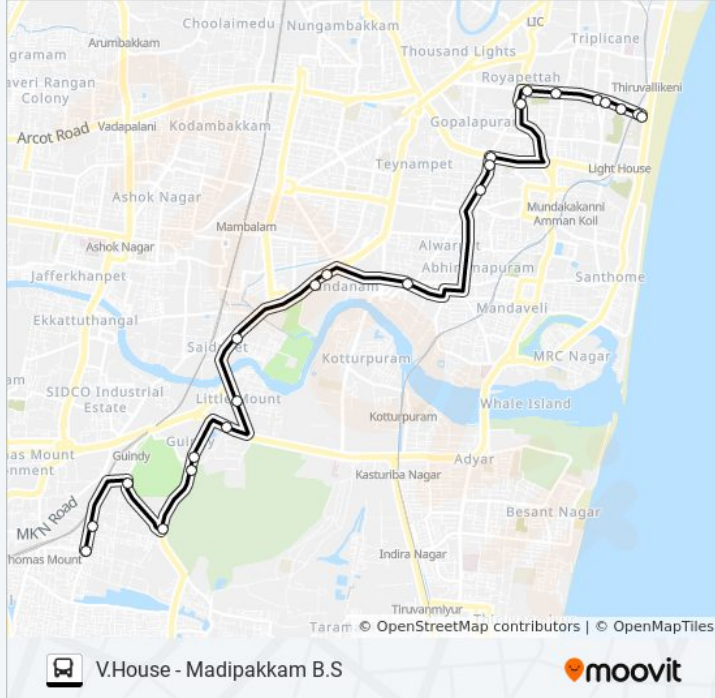

### 45A bus Info

**Direction:** N.G.O.Colony

**Stops:** 23

**Trip Duration:** 17 min

**Line Summary:**

- Guindy Race Course
- Velachery Checkpost
- Maduvankarai
- Secretariat Colony
- N.G.O.Colony

**Direction: Secretariat**

23 stops

[VIEW LINE SCHEDULE](#)

- Velachery (Vijaynagar)
- Velachery (Vijaynagar)
- Dhandeswaram
- Gandhi
- Gurunanak College
- Velachery Checkpost
- Guindy Race Course
- Little Mount Metro Station
- Saidapet
- Nandanam
- Park Sheraton
- Alwarpet
- Music Academy (T.T.K. Road)
- Royapettah Police Station
- Royapettah Government Hospital Bus Stop
- Meesapet Market
- Ice House
- Nkt Women School