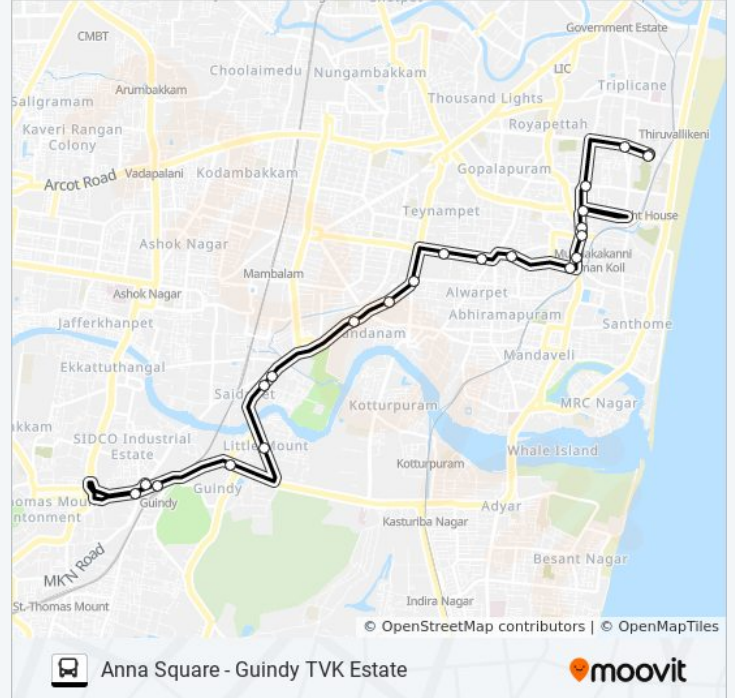

### 45B bus Time Schedule

Guindy Tvk Estate Route Timetable:

Sunday	6:35 AM
Monday	6:35 AM
Tuesday	6:35 AM
Wednesday	6:35 AM
Thursday	6:35 AM
Friday	6:35 AM
Saturday	6:35 AM

### 45B bus Info

**Direction:** Guindy Tvk Estate

**Stops:** 22

**Trip Duration:** 23 min

**Line Summary:**

Saidapet

Saidapet Court / Taluk Office

Concorde Spic

Guindy Metro Station

Guindy M.K.N.Salai

Guindy Bus Terminus

**Direction: V.House**

22 stops

[VIEW LINE SCHEDULE](#)

Guindy Bus Terminus

Guindy Industrial Estate