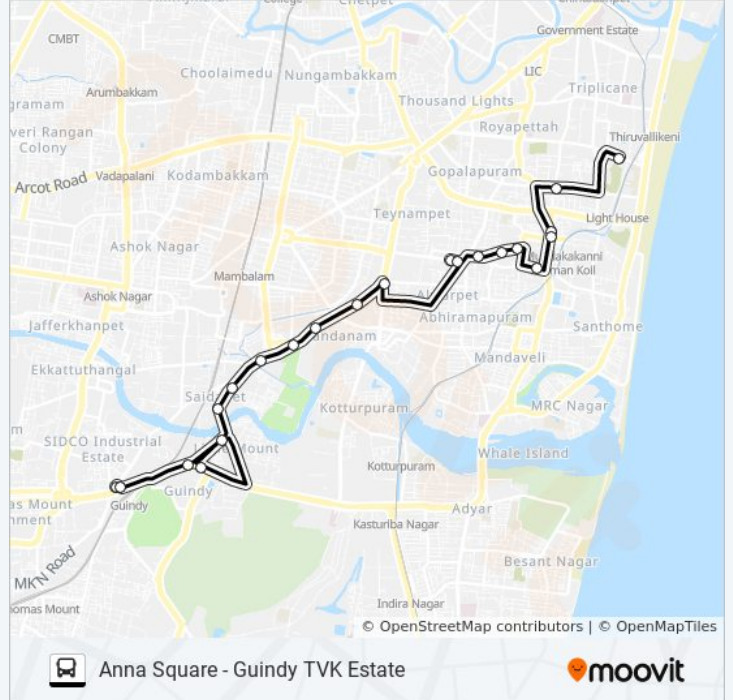

**Trip Duration:** 28 min

**Line Summary:**

Valluvar Silai

Y.M.I.A

V.M. Street

Vivekananda House

45B bus time schedules and route maps are available in an offline PDF at [moovitapp.com](https://moovitapp.com). Use the [Moovit App](#) to see live bus times, train schedule or subway schedule, and step-by-step directions for all public transit in Chennai.