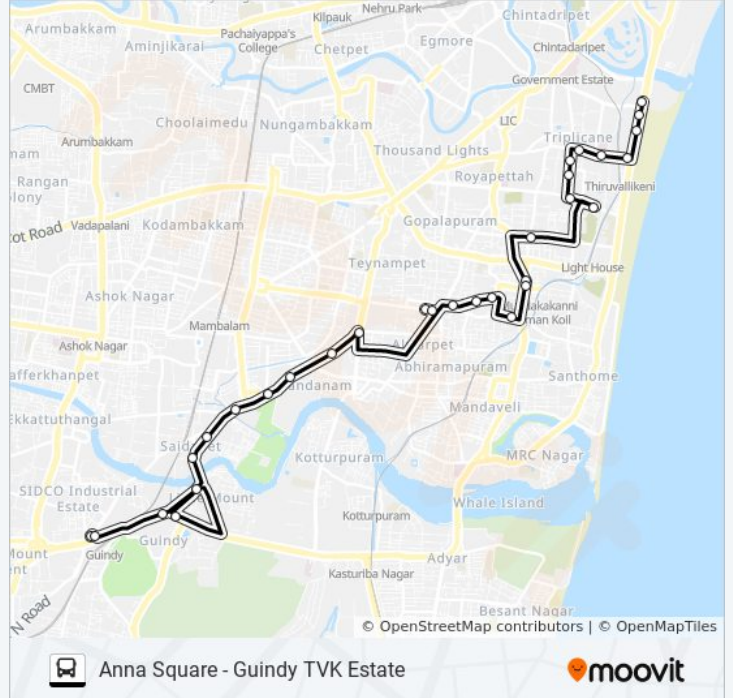

**Direction: Anna Square**

31 stops

[VIEW LINE SCHEDULE](#)

- Guindy Bus Terminus
- Guindy Industrial Estate
- Chellammal College
- Concorde Spic
- Little Mount Metro Station
- Panagal Maligai
- Saidapet
- Raja Hostel
- Nandanam
- S.H.B.
- Nandanam Military Quarters
- Siet
- F.C.I Old
- Eldams Road Bus Stop
- Anjaneyar Temple
- Isabella Hospital
- Vivekananda College
- LUZ
- Valluvar Silai
- Y.M.I.A
- V.M. Street
- Vivekananda House

**45B bus Time Schedule**

Anna Square Route Timetable:

Sunday	1:05 PM
Monday	1:05 PM
Tuesday	1:05 PM
Wednesday	1:05 PM
Thursday	1:05 PM
Friday	1:05 PM
Saturday	1:05 PM

**45B bus Info**

**Direction:** Anna Square

**Stops:** 31

**Trip Duration:** 30 min

**Line Summary:**

Ice House

Triplicane High Road

Kelet High School

Bharathi Salai (Triplicane)

Triplicane

Kannagi Silai

Marina Beach

Ezhilagam Bus Stop

Anna Square

**Direction: Cement Road**

31 stops

[VIEW LINE SCHEDULE](#)

Anna Square