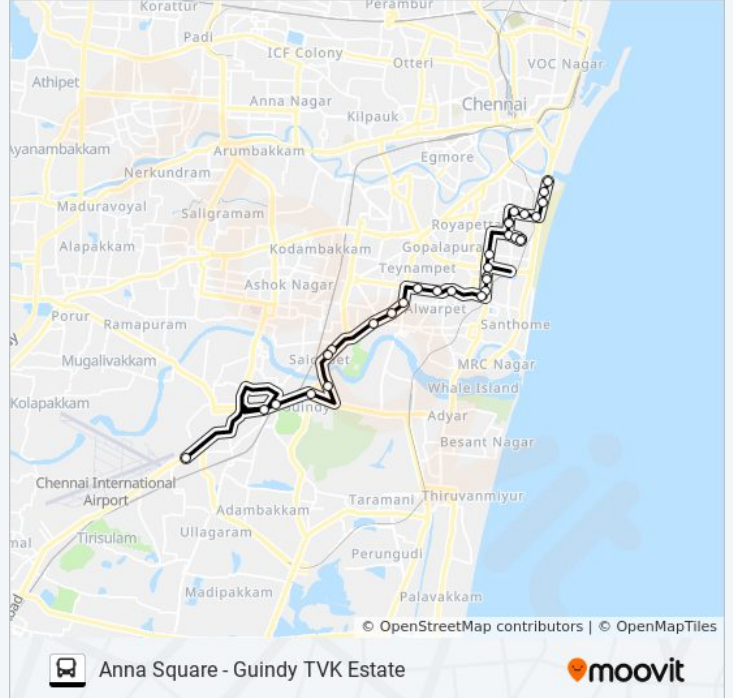

### Direction: Guindy Tvk Estate

22 stops

[VIEW LINE SCHEDULE](#)

Swami Vivekananda House

Vivekananda House

Ice House

V.M. Street

Vm Street