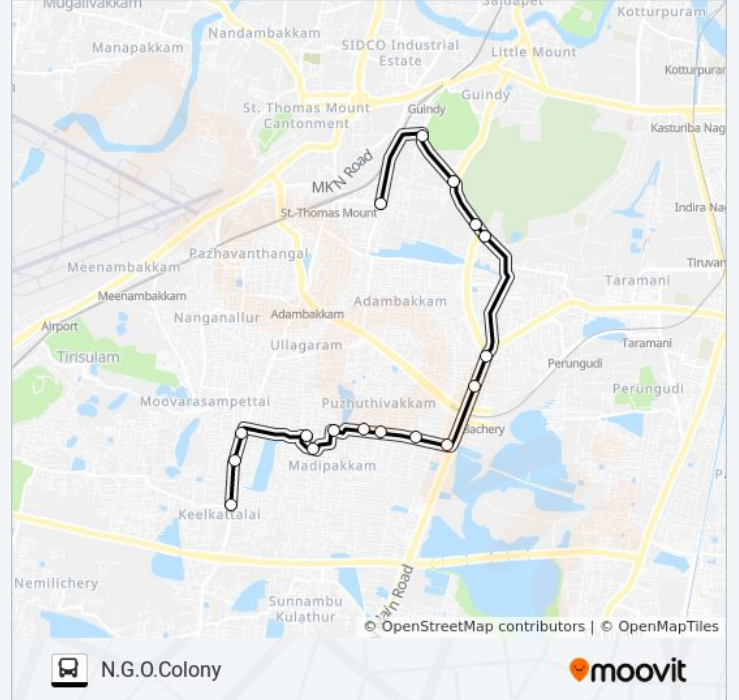

45E

Anna Square

View In Website Mode

The 45E bus line (Anna Square) has 3 routes. For regular weekdays, their operation hours are:  
 (1) Anna Square: 5:38 AM - 9:30 PM(2) Kilkattalai: 5:08 AM - 8:30 PM(3) N.G.O.Colony: 11:55 AM - 10:10 PM  
 Use the Moovit App to find the closest 45E bus station near you and find out when is the next 45E bus arriving.

## 45E bus Info

**Direction:** N.G.O.Colony

**Stops:** 17

**Trip Duration:** 22 min

**Line Summary:**

Maduvankarai

N.G.O.Colony

45E bus time schedules and route maps are available in an offline PDF at [moovitapp.com](https://moovitapp.com). Use the [Moovit App](#) to see live bus times, train schedule or subway schedule, and step-by-step directions for all public transit in Chennai.