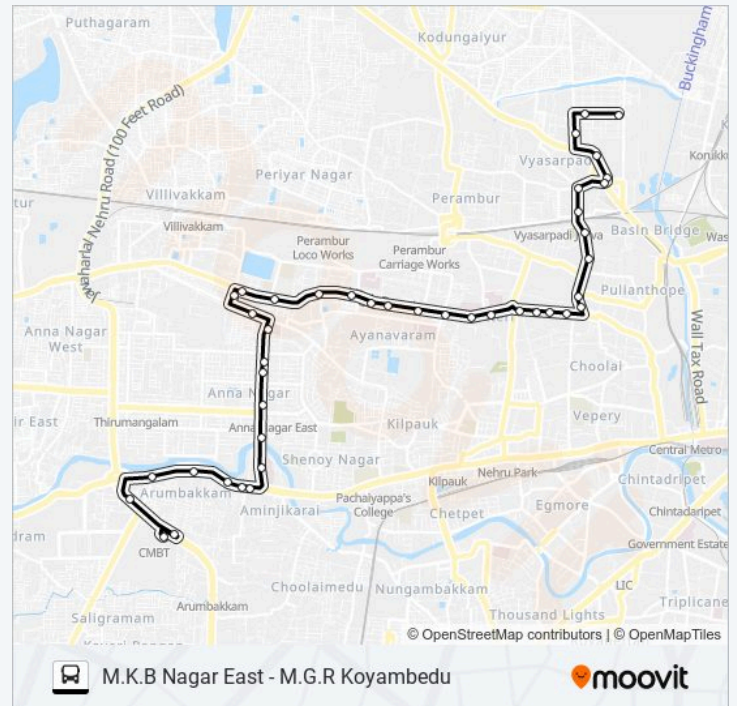

Vijayakanth Kalayana Mandapam

Direction: M.G.R.Koyambedu

Stops: 42

Trip Duration: 42 min

Line Summary:

M.G.R.Koyambedu (C.M.B.T.)

M.G.R.Koyambedu (C.M.B.T.)

Direction: M.K.B.Nagar