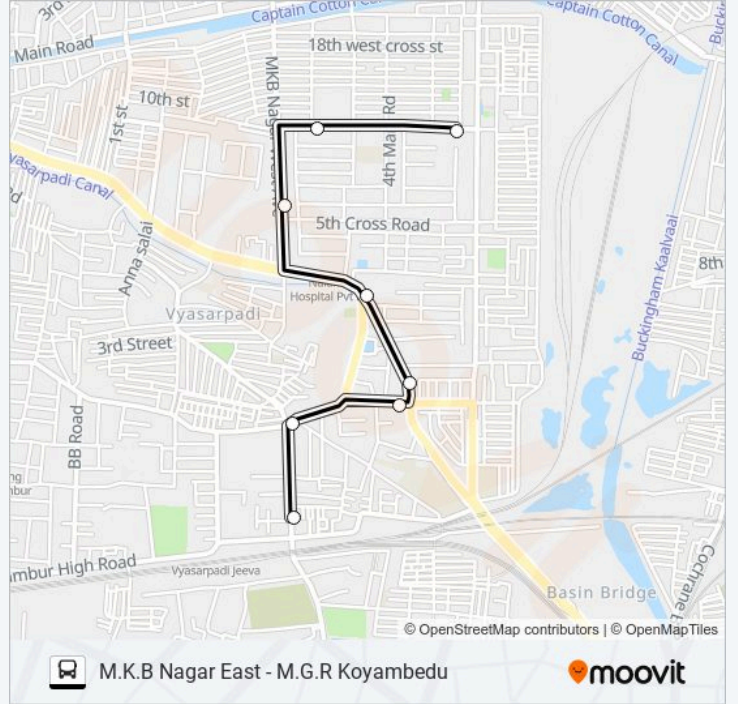

Use the Moovit App to find the closest 46G bus station near you and find out when is the next 46G bus arriving.

Direction: Koyambedu Market

42 stops

[VIEW LINE SCHEDULE](#)

M.K.B. Nagar East
M.K.B. Nagar
Vyasarpadi Depot
Erikarai
Vyasarpadi Market
Vyasarpadi Market
Melpatti Ponnaiyan Street Erikkarai
Vyasarpadi Jeeva
Kannigapuram
Aattu Thotti
Pattalam
Pattalam Market
Pattalam
Dasamahan
Dasamahan
Otteri
Podi Kadai
T.B. Hospital
Ayanavaram
Sayani
Noor Hotel

Line Summary:

Direction: Vyasarpadi(Depot)

8 stops

[VIEW LINE SCHEDULE](#)

M.K.B. Nagar East

M.K.B. Nagar

Vyasarpadi Depot

Erikarai

Vyasarpadi Market

Vyasarpadi Market

Melpatti Ponnaiyan Street Erikkarai

Vyasarpadi Jeeva

46G bus Time Schedule

Vyasarpadi(Depot) Route Timetable:

Sunday	04:40 - 23:00
Monday	04:40 - 23:00
Tuesday	04:40 - 23:00
Wednesday	04:40 - 23:00
Thursday	04:40 - 23:00
Friday	04:40 - 23:00
Saturday	04:40 - 23:00

46G bus Info

Direction: Vyasarpadi(Depot)

Stops: 8

Trip Duration: 6 min

Line Summary:

46G bus time schedules and route maps are available in an offline PDF at moovitapp.com. Use the Moovit App to see live bus times, train schedule or subway schedule, and step-by-step directions for all public transit in Chennai.