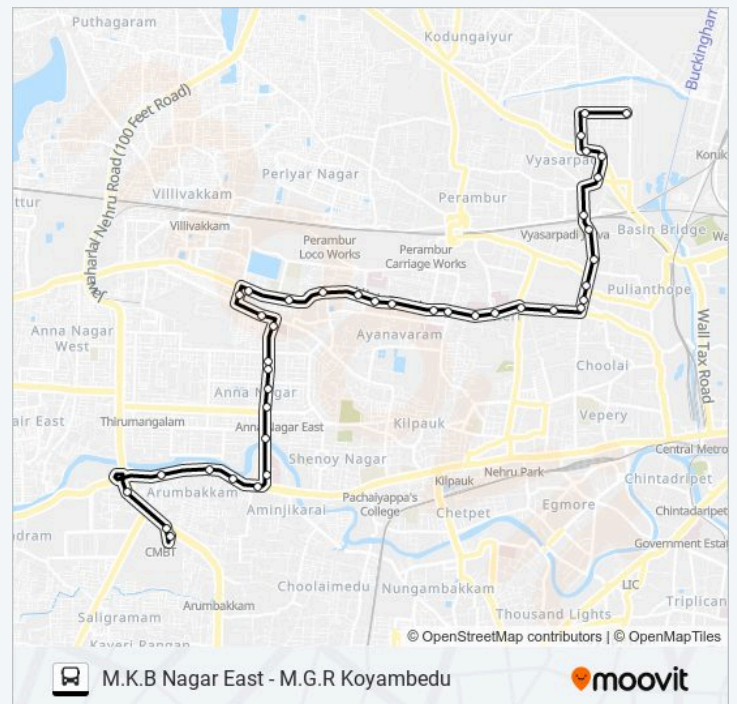

Sayani

Ayanavaram Depot

Tb Hospital

Podi Kade

Otteri

46G bus Time Schedule

M.K.B.Nagar Route Timetable:

Sunday	24 hours
Monday	24 hours
Tuesday	24 hours
Wednesday	24 hours
Thursday	24 hours
Friday	24 hours
Saturday	24 hours

46G bus Info

Direction: M.K.B.Nagar

Stops: 40

Trip Duration: 41 min

Line Summary:

Dasamahan
Barracks Road
Pattalam
Pulianthopu
Aattu Thotti
Kannigapuram
Vyasarpadi Jeeva
Vyasarpadi Market
Erikarai
Ambedkar College
Vyasarpadi Depot
M.K.B. Nagar
M.K.B. Nagar East

46G bus Info

Direction: Mkb Nagar(Depot)

Stops: 3

Trip Duration: 2 min

Line Summary:

Direction: Vyasarpadi(Dep)

8 stops

[VIEW LINE SCHEDULE](#)