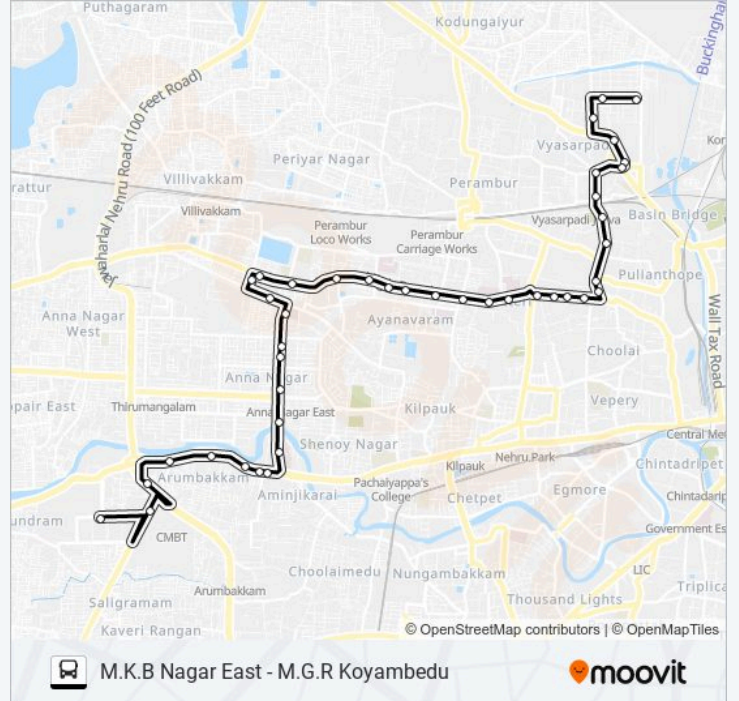

Use the Moovit App to find the closest 46G bus station near you and find out when is the next 46G bus arriving.

Direction: Koyambedu Market

42 stops

[VIEW LINE SCHEDULE](#)

M.K.B. Nagar East
M.K.B. Nagar
Vyasarpadi Depot
Erikarai
Vyasarpadi Market
Vyasarpadi Market
Melpatti Ponnaiyan Street Erikkarai
Vyasarpadi Jeeva
Kannigapuram
Aattu Thotti
Pattalam
Pattalam Market
Pattalam
Dasamahan
Dasamahan
Otteri
Podi Kadai
T.B. Hospital
Ayanavaram
Sayani
Noor Hotel

Nsk Nagar

Dg Vaishnav College

Arumbakkam Post Office

Arumbakkam

Vijayakanth Kalayana Mandapam

Koyambedu Market Tambaram

Koyambedu Market

Direction: M.G.R.Koyambedu

42 stops

[VIEW LINE SCHEDULE](#)

M.K.B. Nagar East

M.K.B. Nagar

Vyasarjadi Depot

Erikarai

Vyasarjadi Market

Vyasarjadi Market

Melpatti Ponnaiyan Street Erikkarai

Vyasarjadi Jeeva

46G bus Time Schedule

M.G.R.Koyambedu Route Timetable:

Sunday	24 hours
Monday	24 hours
Tuesday	24 hours
Wednesday	24 hours
Thursday	24 hours
Friday	24 hours
Saturday	24 hours