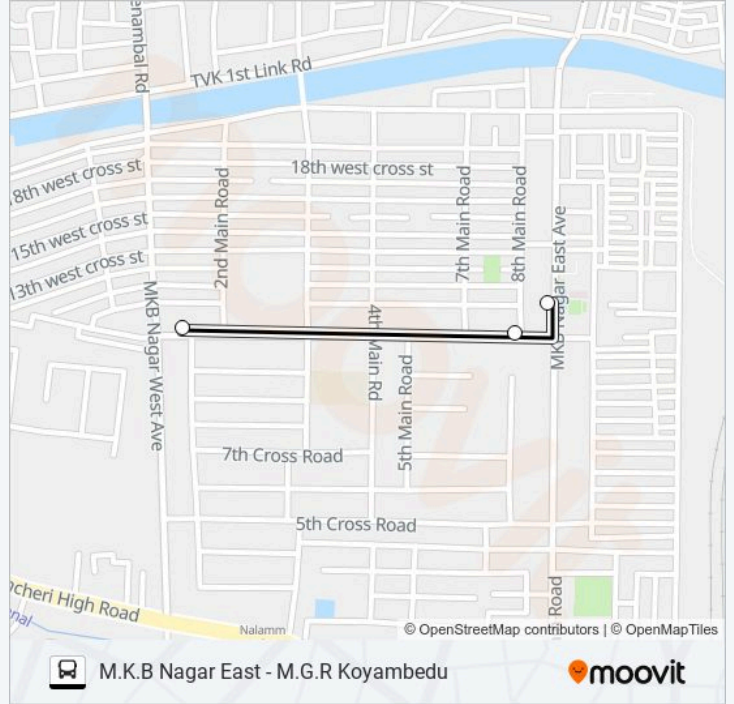

Use the Moovit App to find the closest 46G bus station near you and find out when is the next 46G bus arriving.

Direction: Koyambedu Market

42 stops

[VIEW LINE SCHEDULE](#)

M.K.B. Nagar East
M.K.B. Nagar
Vyasarpadi Depot
Erikarai
Vyasarpadi Market
Vyasarpadi Market
Melpatti Ponnaiyan Street Erikkarai
Vyasarpadi Jeeva
Kannigapuram
Aattu Thotti
Pattalam
Pattalam Market
Pattalam
Dasamahan
Dasamahan
Otteri
Podi Kadai
T.B. Hospital
Ayanavaram
Sayani
Noor Hotel

46G bus Info

Direction: M.K.B.Nagar

Stops: 40

Trip Duration: 41 min

Line Summary:

Dasamahan
Barracks Road
Pattalam
Pulianthopu
Aattu Thotti
Kannigapuram
Vyasarpadi Jeeva
Vyasarpadi Market
Erikarai
Ambedkar College
Vyasarpadi Depot
M.K.B. Nagar
M.K.B. Nagar East

Direction: Mkb Nagar(Depot)

3 stops

[VIEW LINE SCHEDULE](#)

M.K.B. Nagar
M.K.B. Nagar East
Mkb Nagar Bus Depot

46G bus Time Schedule

Mkb Nagar(Depot) Route Timetable:

Sunday	05:25 - 22:50
Monday	05:25 - 22:50
Tuesday	05:25 - 22:50
Wednesday	05:25 - 22:50
Thursday	05:25 - 22:50
Friday	05:25 - 22:50
Saturday	05:25 - 22:50

46G bus Info

Direction: Mkb Nagar(Depot)

Stops: 3

Trip Duration: 2 min

Line Summary:

Direction: Vyasarpadi(Dep)

8 stops

[VIEW LINE SCHEDULE](#)