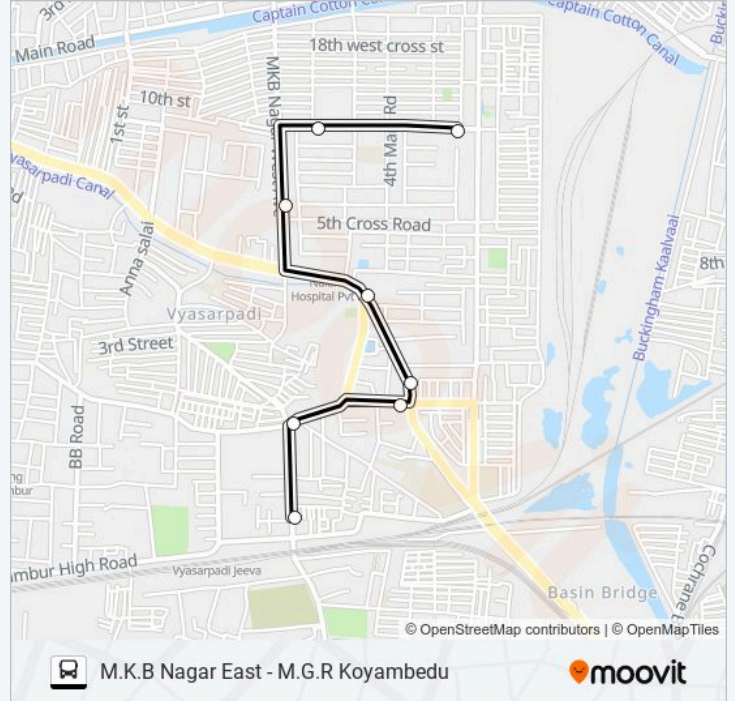

Use the Moovit App to find the closest 46G bus station near you and find out when is the next 46G bus arriving.

Direction: Koyambedu Market

42 stops

[VIEW LINE SCHEDULE](#)

M.K.B. Nagar East
M.K.B. Nagar
Vyasarpadi Depot
Erikarai
Vyasarpadi Market
Vyasarpadi Market
Melpatti Ponnaiyan Street Erikkarai
Vyasarpadi Jeeva
Kannigapuram
Aattu Thotti
Pattalam
Pattalam Market
Pattalam
Dasamahan
Dasamahan
Otteri
Podi Kadai
T.B. Hospital
Ayanavaram
Sayani
Noor Hotel

46G bus Info

Direction: Mkb Nagar(Depot)

Stops: 3

Trip Duration: 2 min

Line Summary:

Direction: Vyasarpadi(Dep)

8 stops

[VIEW LINE SCHEDULE](#)

46G bus Time Schedule

Vyasarpadi(Dep) Route Timetable:

Sunday	19:40
Monday	19:40
Tuesday	19:40
Wednesday	19:40
Thursday	19:40
Friday	19:40
Saturday	19:40

46G bus Info

Direction: Vyasarpadi(Dep)

Stops: 8

Trip Duration: 8 min

Line Summary:

Direction: Vyasarpadi(Depot)

8 stops

[VIEW LINE SCHEDULE](#)

M.K.B. Nagar East

M.K.B. Nagar

Vyasarpadi Depot

Erikarai