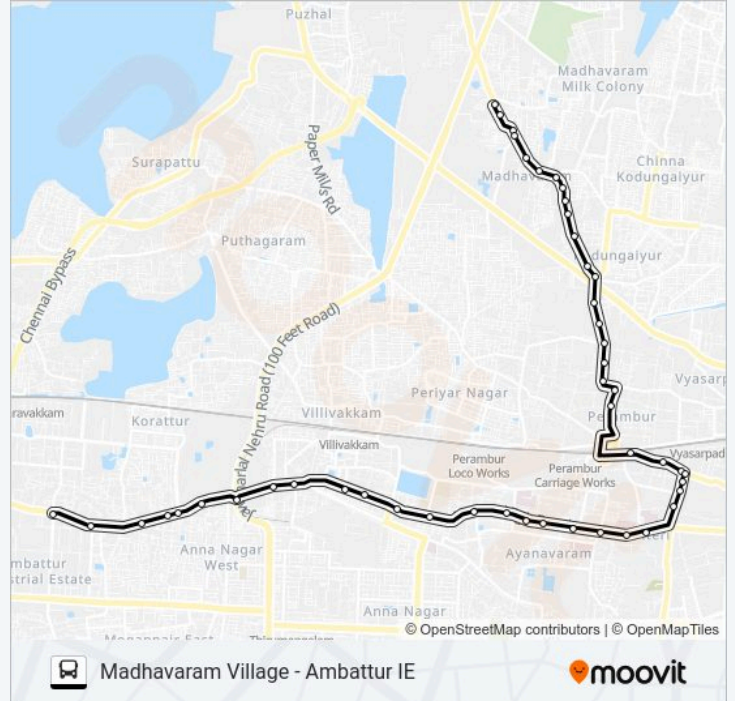

Perambur

Jamalaya

Mettupalayam

Otteri Church

Binny Mills

Otteri Police Station

Podi Kadai

T.B. Hospital

Ayanavaram

Sayani

Noor Hotel

Ayanavaram

Joint Office

Railway Quarters

Kamabar Arangam

I.C.F.

Kallu Kadai

Kalpana Hotel

Nathamuni Talkies

Sidco Nagar

Wheels India Road Junction

Padi Lucas Tvs

Junction Of Central Avenue & Erikarai

Edai Street

Britannia Industries Ltd.

Mannur Pettai

Ambattur Industrial Estate

Direction: Madhavaram

47 stops

[VIEW LINE SCHEDULE](#)

Ambattur Industrial Estate

Britannia Industries Ltd.

48A bus Time Schedule

Madhavaram Route Timetable:

Sunday	07:20 - 21:30
Monday	07:20 - 21:30
Tuesday	07:20 - 21:30