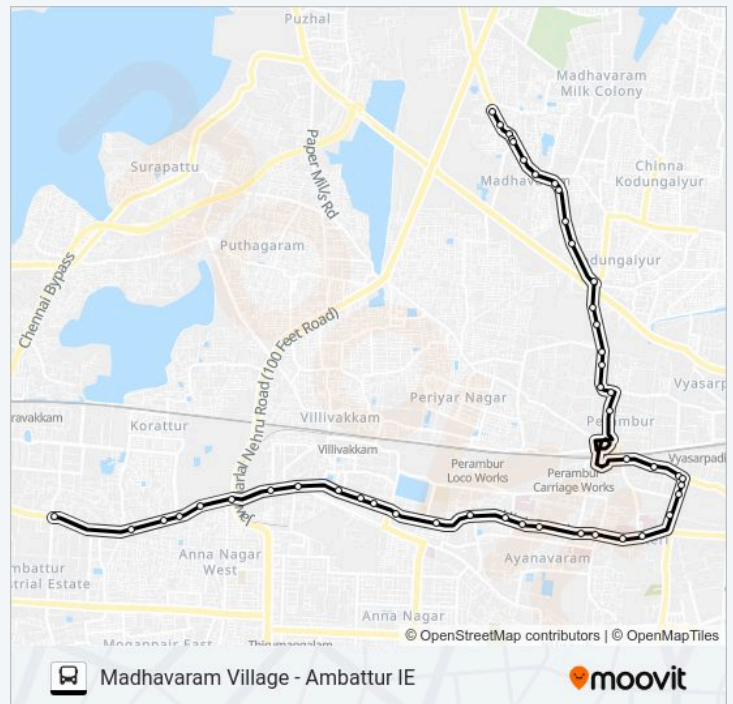

Wednesday	07:20 - 21:30
Thursday	07:20 - 21:30
Friday	07:20 - 21:30
Saturday	07:20 - 21:30

48A bus Info

Direction: Madahvaram

Stops: 47

Trip Duration: 47 min

Line Summary:

Simpson (Moolakadai)

Moolakadai